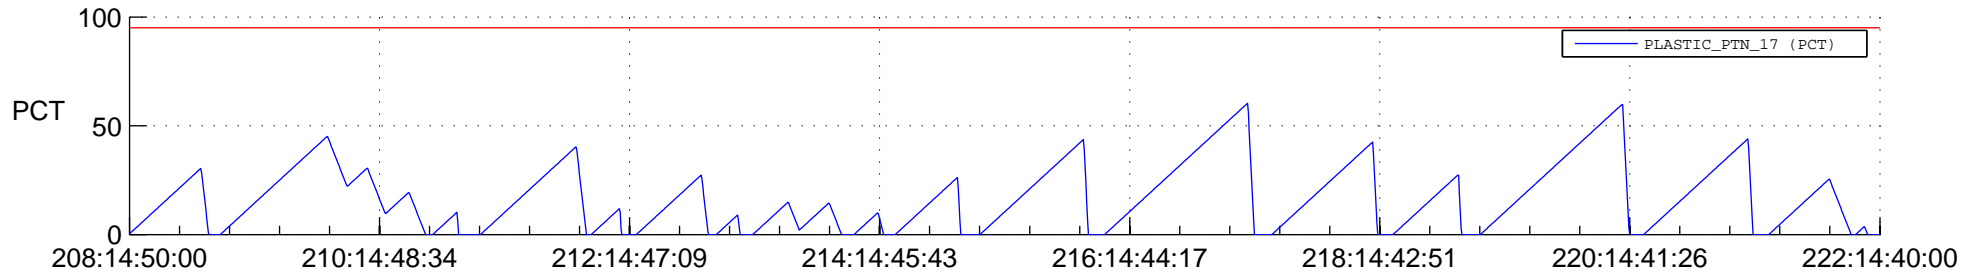

PLASTIC_Percent_Full_Prediction