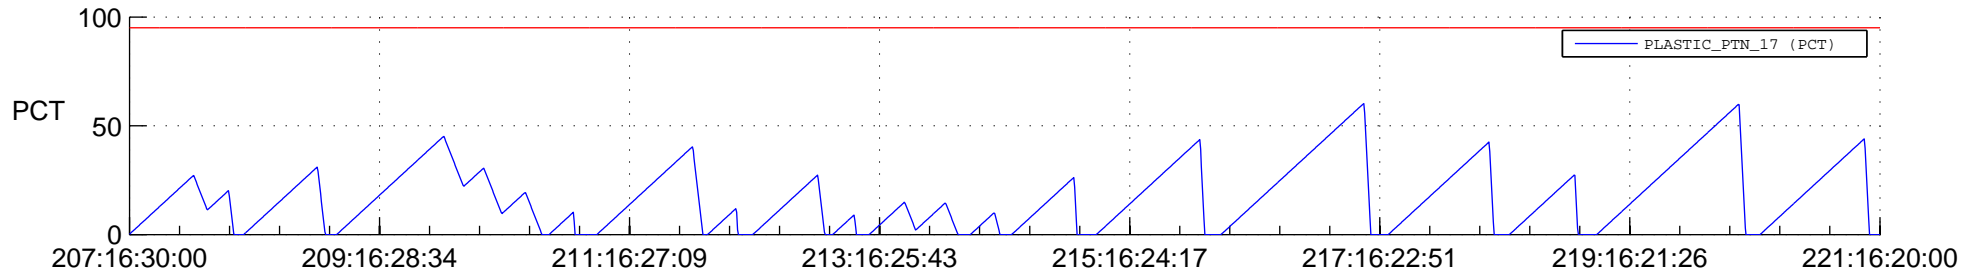

STEREO AHEAD SSR PCT Full Prediction

SWAVES_Percent_Full_Prediction

IMPACT_Percent_Full_Prediction

PLASTIC_Percent_Full_Prediction

Spacecraft_DownLink_Rate

Ground Time (2012:207:16:30:00.000 -2012:221:16:20:00.000)