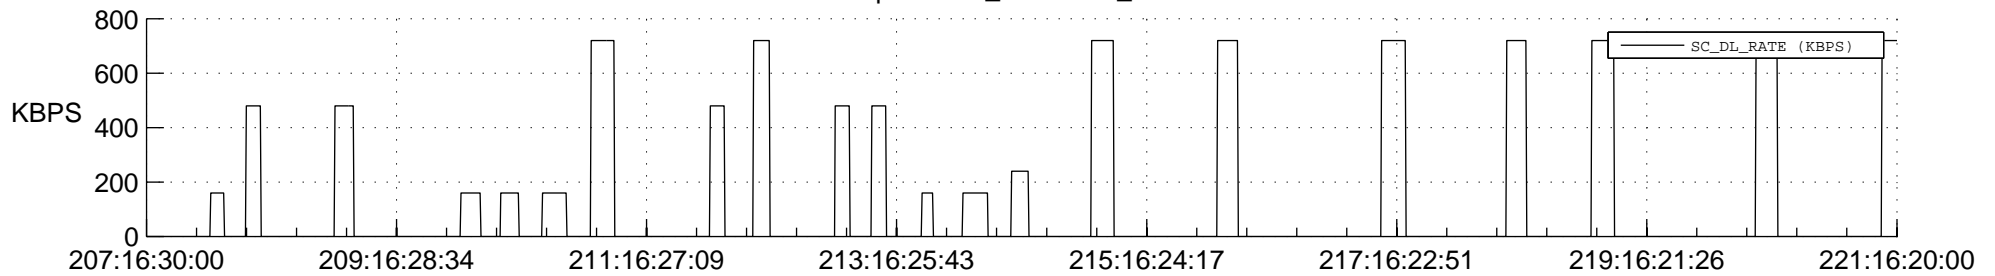

STEREO AHEAD SSR PCT Full Prediction

SWAVES_Percent_Full_Prediction

IMPACT_Percent_Full_Prediction

PLASTIC_Percent_Full_Prediction

Spacecraft_DownLink_Rate

Ground Time (2012:207:16:30:00.000 -2012:221:16:20:00.000)