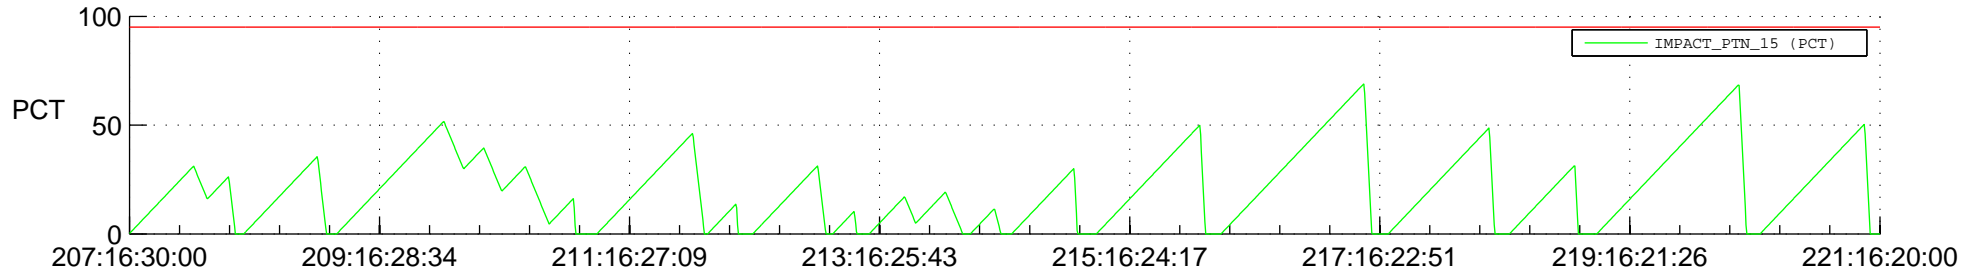

STEREO AHEAD SSR PCT Full Prediction

SWAVES_Percent_Full_Prediction

IMPACT_Percent_Full_Prediction

PLASTIC_Percent_Full_Prediction

Spacecraft_DownLink_Rate

Ground Time (2012:207:16:30:00.000 -2012:221:16:20:00.000)