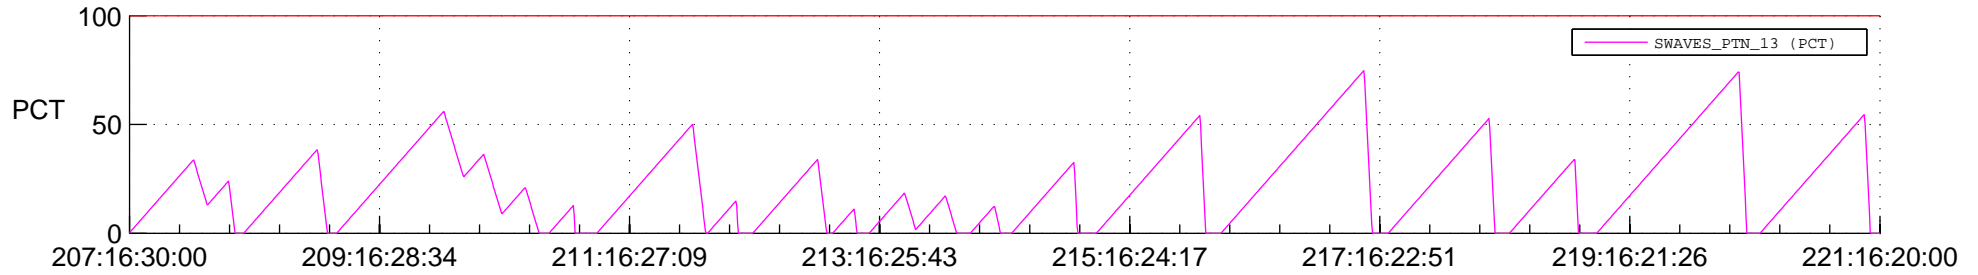

STEREO AHEAD SSR PCT Full Prediction

SWAVES_Percent_Full_Prediction

IMPACT_Percent_Full_Prediction

PLASTIC_Percent_Full_Prediction

Spacecraft_DownLink_Rate

Ground Time (2012:207:16:30:00.000 -2012:221:16:20:00.000)