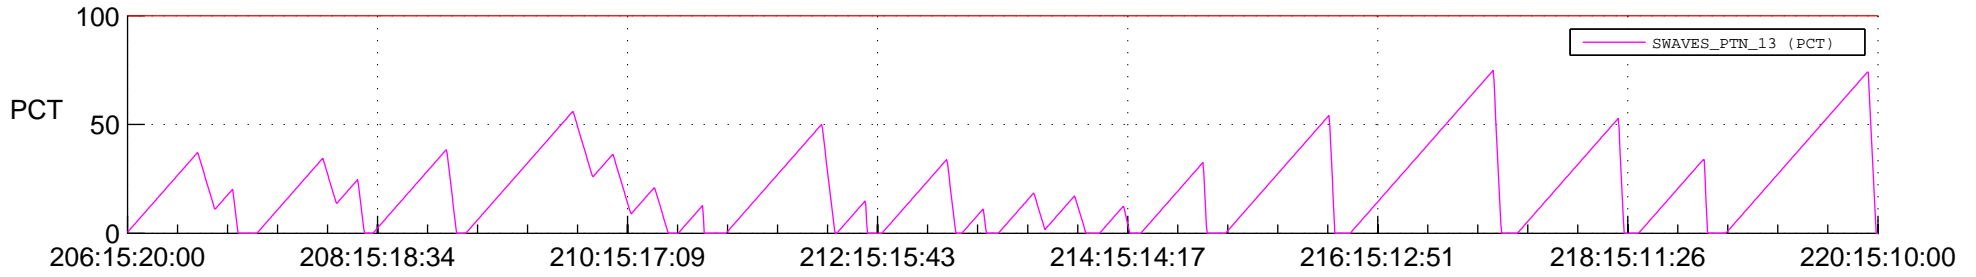

STEREO AHEAD SSR PCT Full Prediction

SWAVES_Percent_Full_Prediction

IMPACT_Percent_Full_Prediction

PLASTIC_Percent_Full_Prediction

Spacecraft_DownLink_Rate

Ground Time (2012:206:15:20:00.000 -2012:220:15:10:00.000)