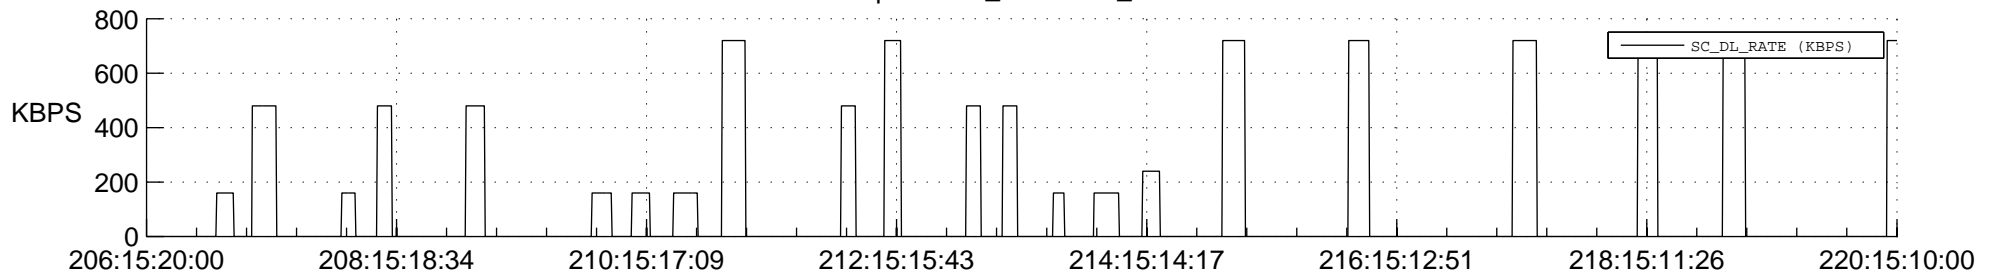

STEREO AHEAD SSR PCT Full Prediction

SWAVES_Percent_Full_Prediction

IMPACT_Percent_Full_Prediction

PLASTIC_Percent_Full_Prediction

Spacecraft_DownLink_Rate

Ground Time (2012:206:15:20:00.000 -2012:220:15:10:00.000)