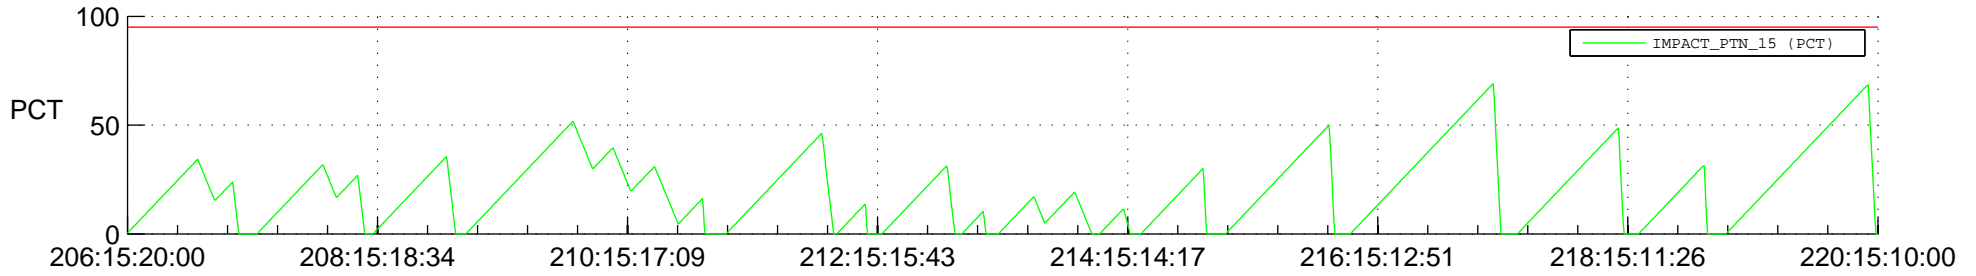

STEREO AHEAD SSR PCT Full Prediction

SWAVES_Percent_Full_Prediction

IMPACT_Percent_Full_Prediction

PLASTIC_Percent_Full_Prediction

Spacecraft_DownLink_Rate

Ground Time (2012:206:15:20:00.000 -2012:220:15:10:00.000)