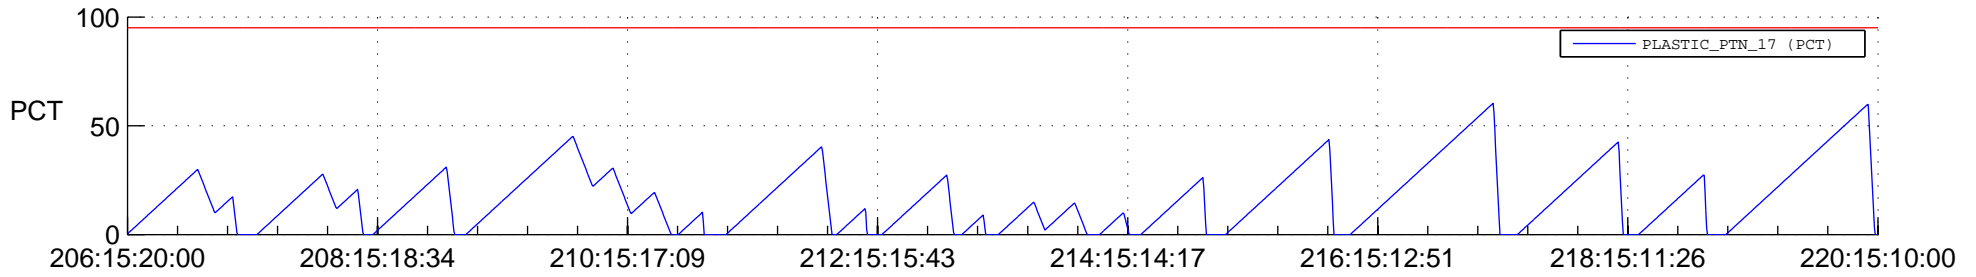

STEREO AHEAD SSR PCT Full Prediction

SWAVES_Percent_Full_Prediction

IMPACT_Percent_Full_Prediction

PLASTIC_Percent_Full_Prediction

Spacecraft_DownLink_Rate

Ground Time (2012:206:15:20:00.000 -2012:220:15:10:00.000)