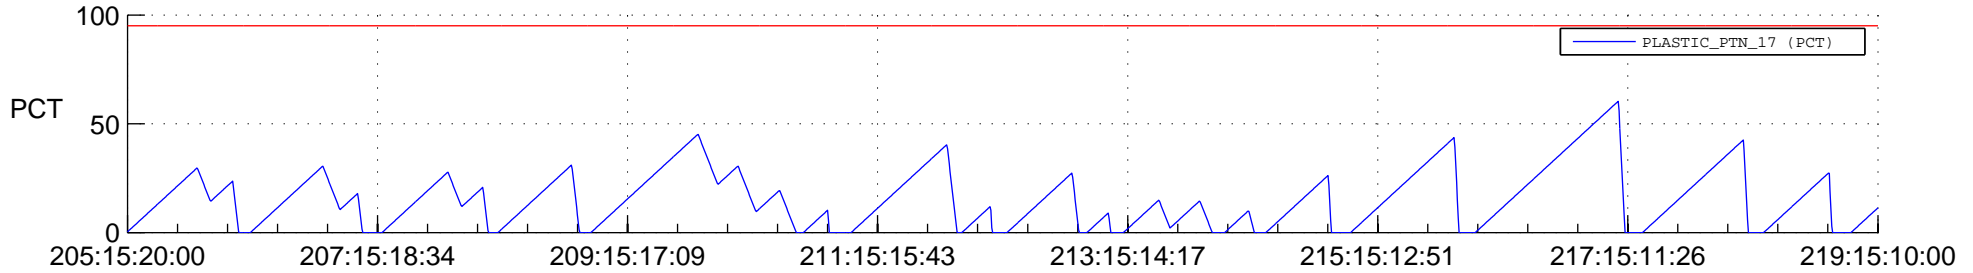

STEREO AHEAD SSR PCT Full Prediction

SWAVES_Percent_Full_Prediction

IMPACT_Percent_Full_Prediction

PLASTIC_Percent_Full_Prediction

Spacecraft_DownLink_Rate