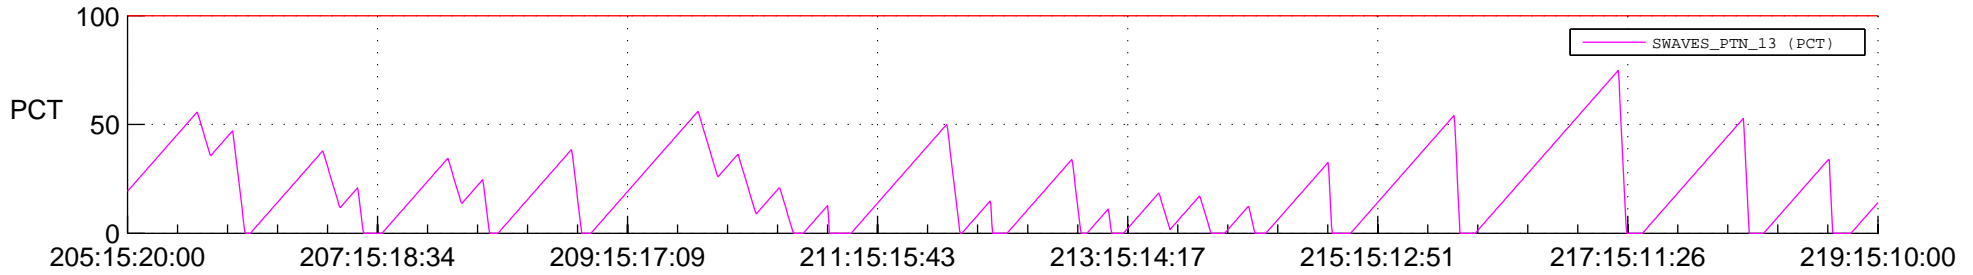

STEREO AHEAD SSR PCT Full Prediction

SWAVES_Percent_Full_Prediction

IMPACT_Percent_Full_Prediction

PLASTIC_Percent_Full_Prediction

Spacecraft_DownLink_Rate