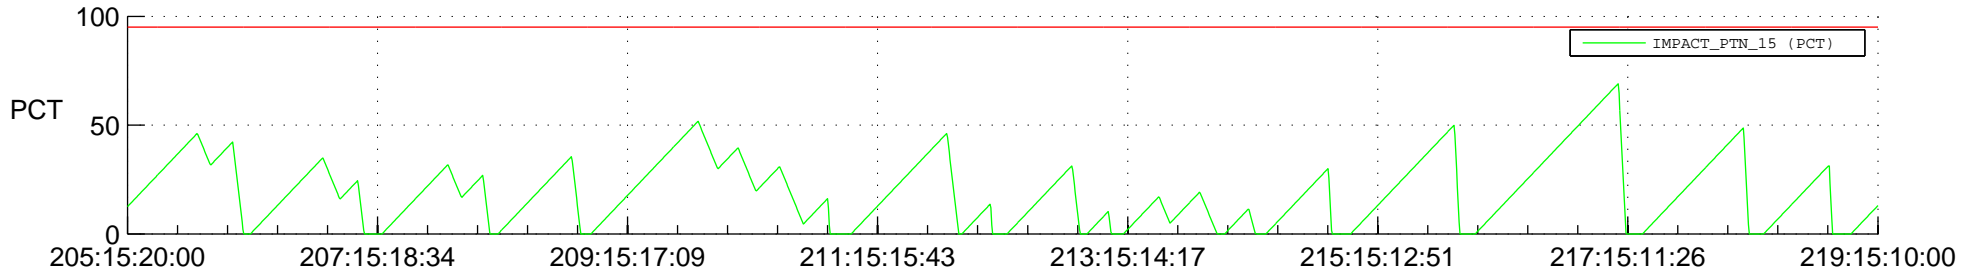

STEREO AHEAD SSR PCT Full Prediction

SWAVES_Percent_Full_Prediction

IMPACT_Percent_Full_Prediction

PLASTIC_Percent_Full_Prediction

Spacecraft_DownLink_Rate