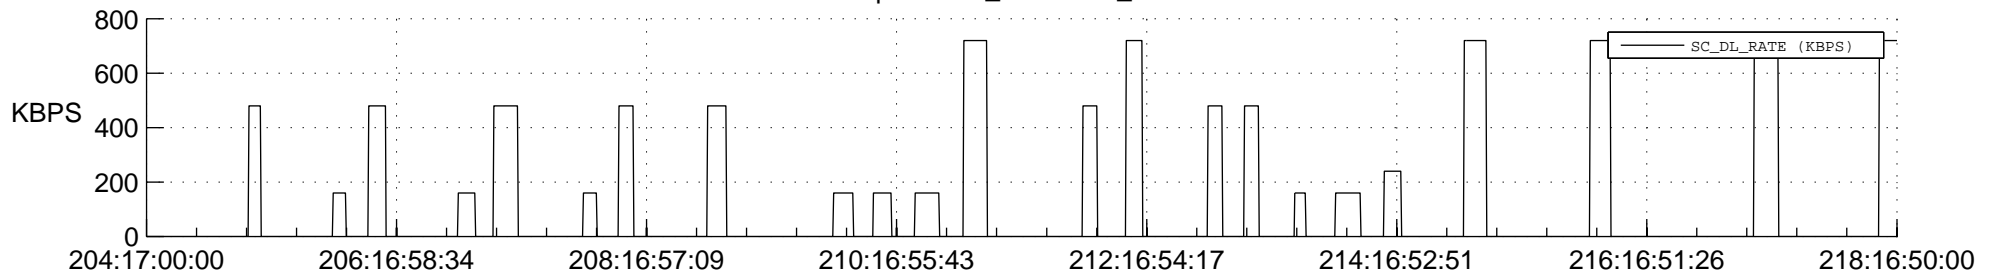

STEREO AHEAD SSR PCT Full Prediction

SWAVES_Percent_Full_Prediction

IMPACT_Percent_Full_Prediction

PLASTIC_Percent_Full_Prediction

Spacecraft_DownLink_Rate

Ground Time (2012:204:17:00:00.000 -2012:218:16:50:00.000)