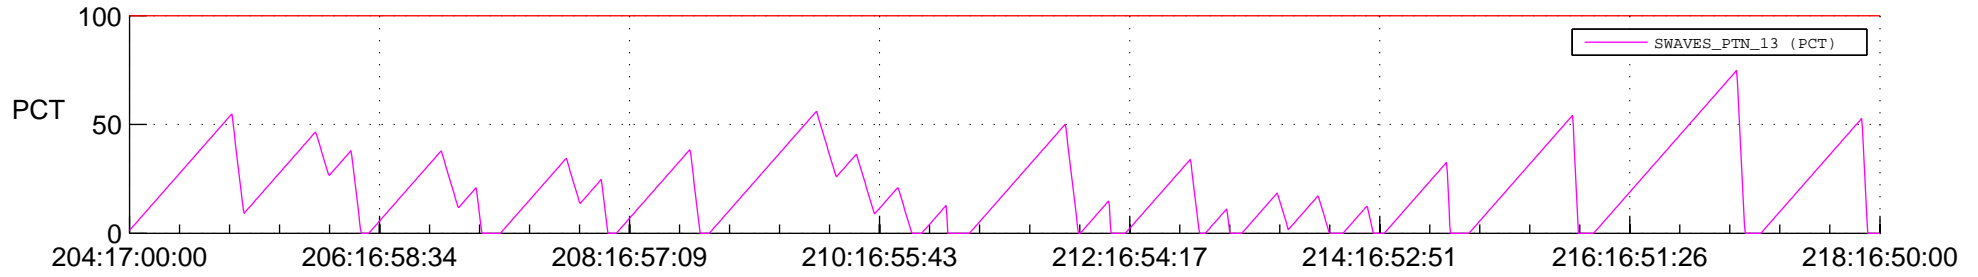

STEREO AHEAD SSR PCT Full Prediction

SWAVES_Percent_Full_Prediction

IMPACT_Percent_Full_Prediction

PLASTIC_Percent_Full_Prediction

Spacecraft_DownLink_Rate

Ground Time (2012:204:17:00:00.000 -2012:218:16:50:00.000)