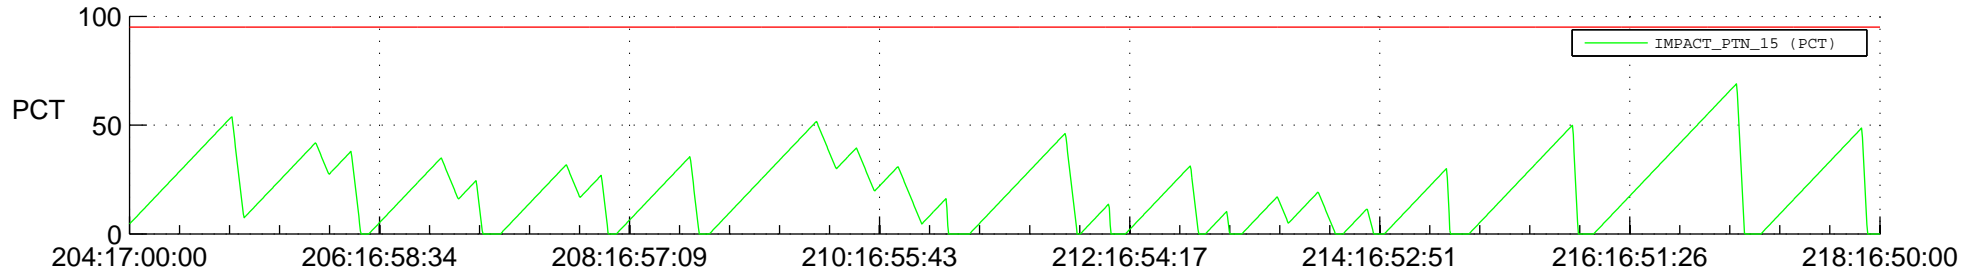

STEREO AHEAD SSR PCT Full Prediction

SWAVES_Percent_Full_Prediction

IMPACT_Percent_Full_Prediction

PLASTIC_Percent_Full_Prediction

Spacecraft_DownLink_Rate

Ground Time (2012:204:17:00:00.000 -2012:218:16:50:00.000)