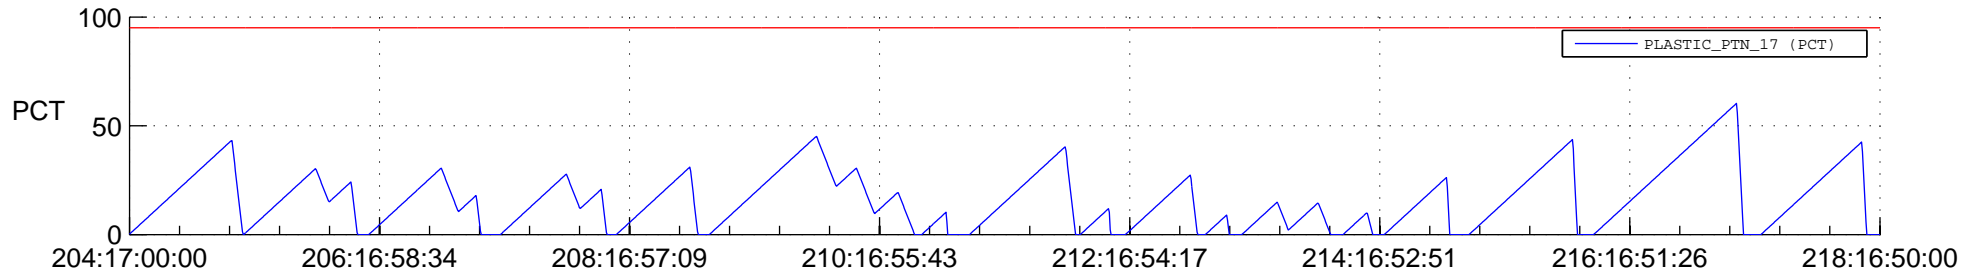

STEREO AHEAD SSR PCT Full Prediction

SWAVES_Percent_Full_Prediction

IMPACT_Percent_Full_Prediction

PLASTIC_Percent_Full_Prediction

Spacecraft_DownLink_Rate

Ground Time (2012:204:17:00:00.000 -2012:218:16:50:00.000)