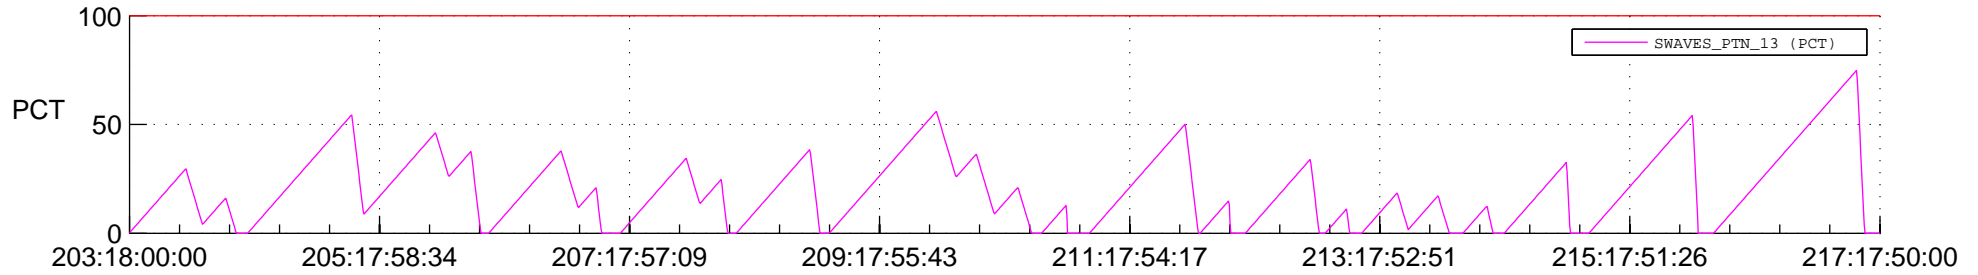

STEREO AHEAD SSR PCT Full Prediction

SWAVES_Percent_Full_Prediction

IMPACT_Percent_Full_Prediction

PLASTIC_Percent_Full_Prediction

Spacecraft_DownLink_Rate

Ground Time (2012:203:18:00:00.000 -2012:217:17:50:00.000)