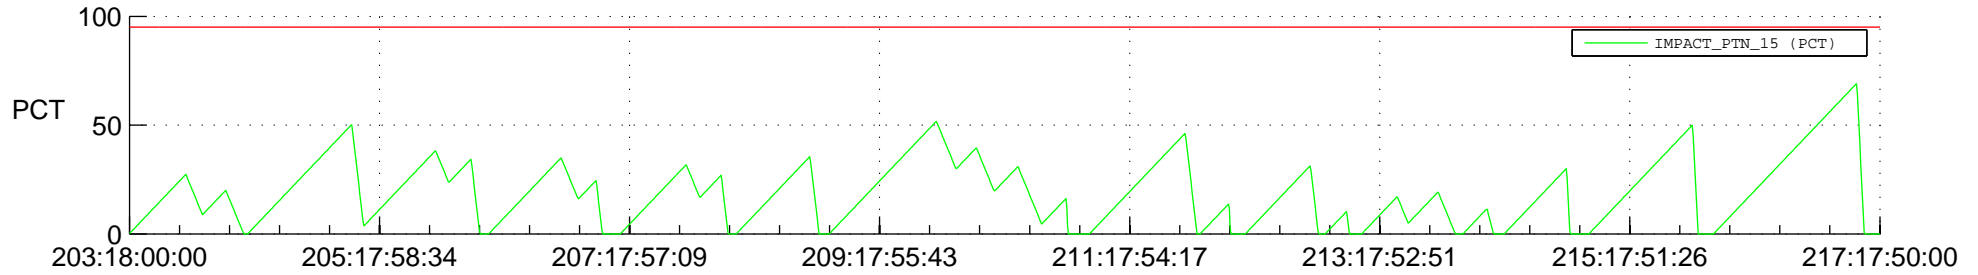

STEREO AHEAD SSR PCT Full Prediction

SWAVES_Percent_Full_Prediction

IMPACT_Percent_Full_Prediction

PLASTIC_Percent_Full_Prediction

Spacecraft_DownLink_Rate

Ground Time (2012:203:18:00:00.000 -2012:217:17:50:00.000)