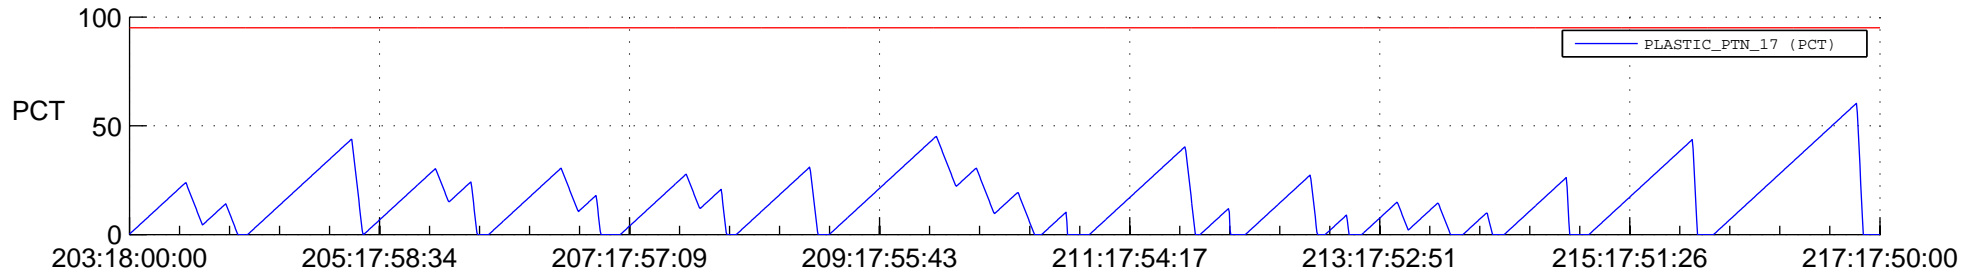

STEREO AHEAD SSR PCT Full Prediction

SWAVES_Percent_Full_Prediction

IMPACT_Percent_Full_Prediction

PLASTIC_Percent_Full_Prediction

Spacecraft_DownLink_Rate

Ground Time (2012:203:18:00:00.000 -2012:217:17:50:00.000)