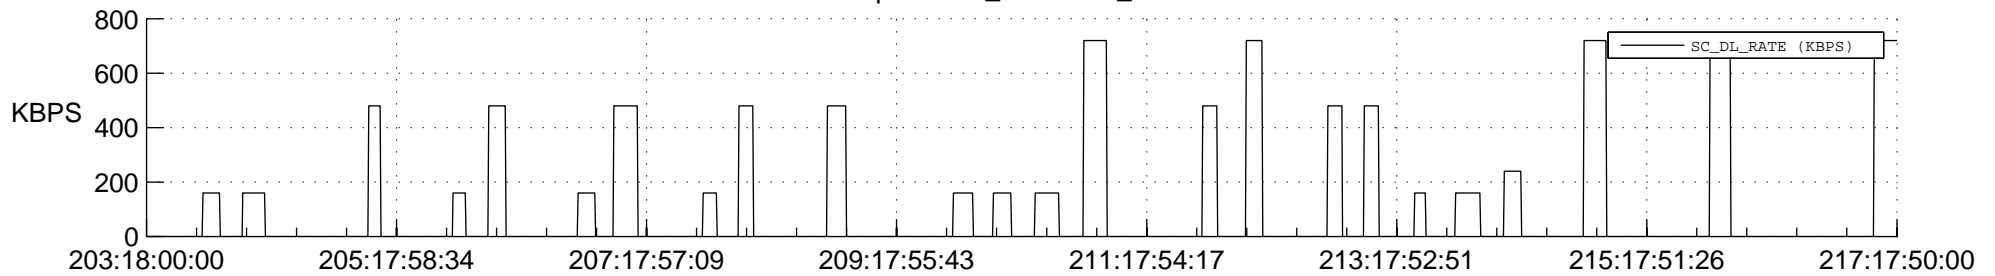

STEREO AHEAD SSR PCT Full Prediction

SWAVES_Percent_Full_Prediction

IMPACT_Percent_Full_Prediction

PLASTIC_Percent_Full_Prediction

Spacecraft_DownLink_Rate

Ground Time (2012:203:18:00:00.000 -2012:217:17:50:00.000)