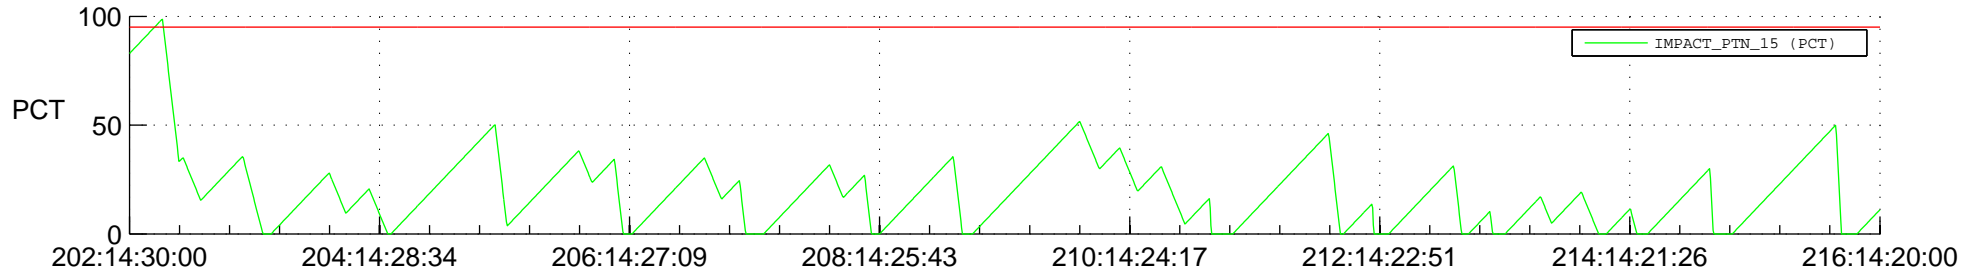

IMPACT_Percent_Full_Prediction