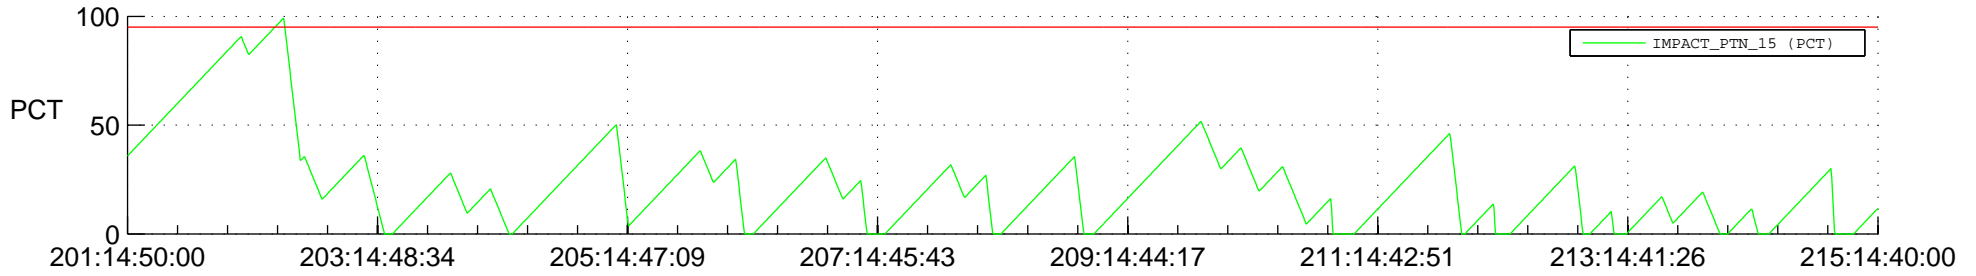

STEREO AHEAD SSR PCT Full Prediction

SWAVES_Percent_Full_Prediction

IMPACT_Percent_Full_Prediction

PLASTIC_Percent_Full_Prediction

Spacecraft_DownLink_Rate

Ground Time (2012:201:14:50:00.000 -2012:215:14:40:00.000)