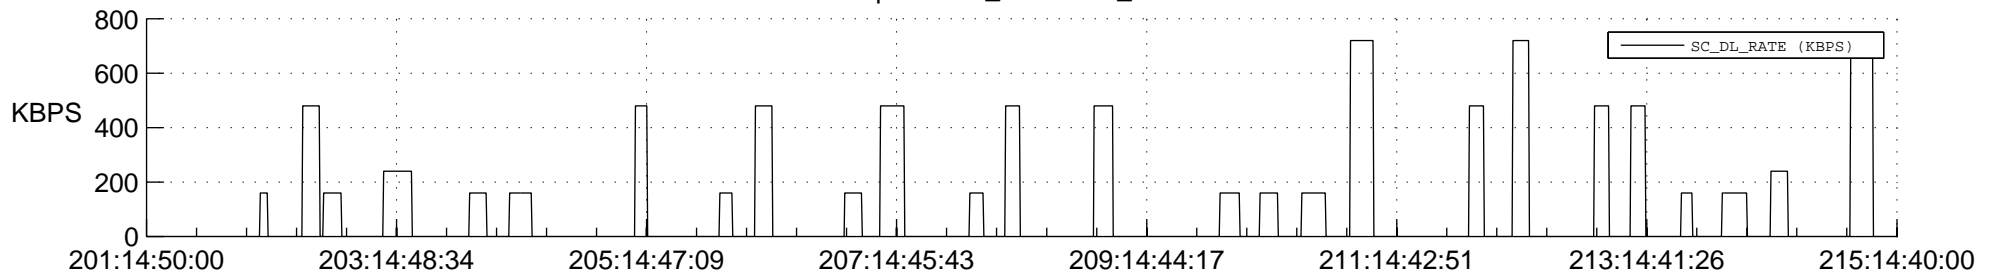

STEREO AHEAD SSR PCT Full Prediction

SWAVES_Percent_Full_Prediction

IMPACT_Percent_Full_Prediction

PLASTIC_Percent_Full_Prediction

Spacecraft_DownLink_Rate

Ground Time (2012:201:14:50:00.000 -2012:215:14:40:00.000)