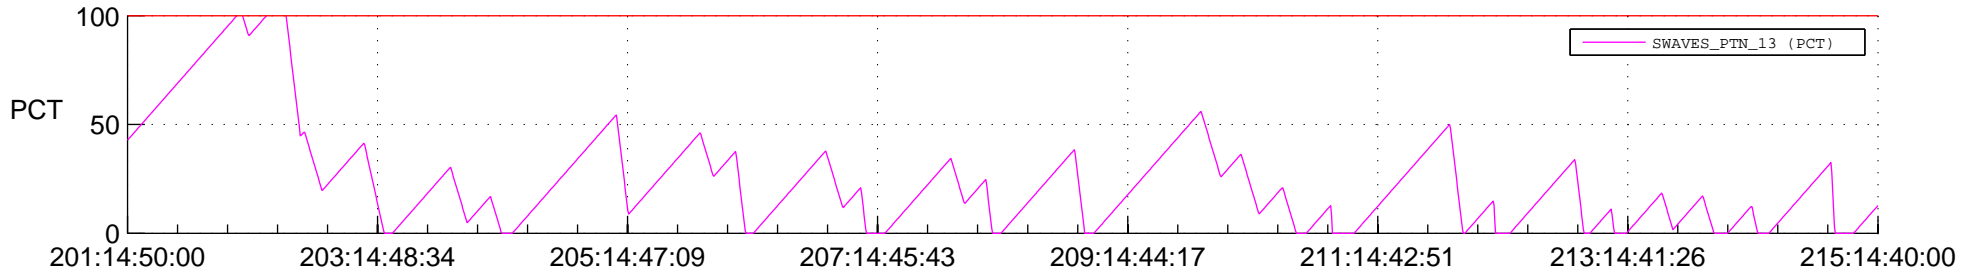

STEREO AHEAD SSR PCT Full Prediction

SWAVES_Percent_Full_Prediction

IMPACT_Percent_Full_Prediction

PLASTIC_Percent_Full_Prediction

Spacecraft_DownLink_Rate

Ground Time (2012:201:14:50:00.000 -2012:215:14:40:00.000)