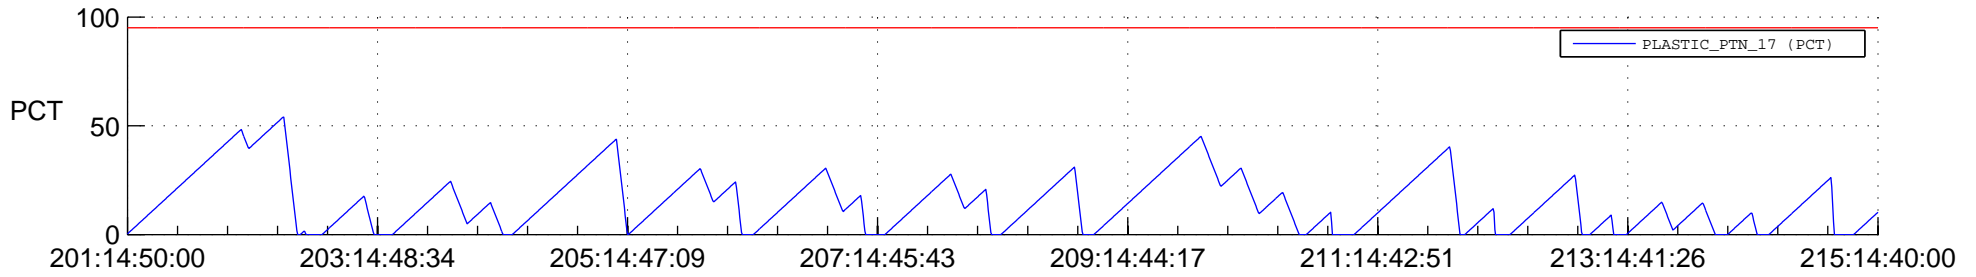

STEREO AHEAD SSR PCT Full Prediction

SWAVES_Percent_Full_Prediction

IMPACT_Percent_Full_Prediction

PLASTIC_Percent_Full_Prediction

Spacecraft_DownLink_Rate

Ground Time (2012:201:14:50:00.000 -2012:215:14:40:00.000)