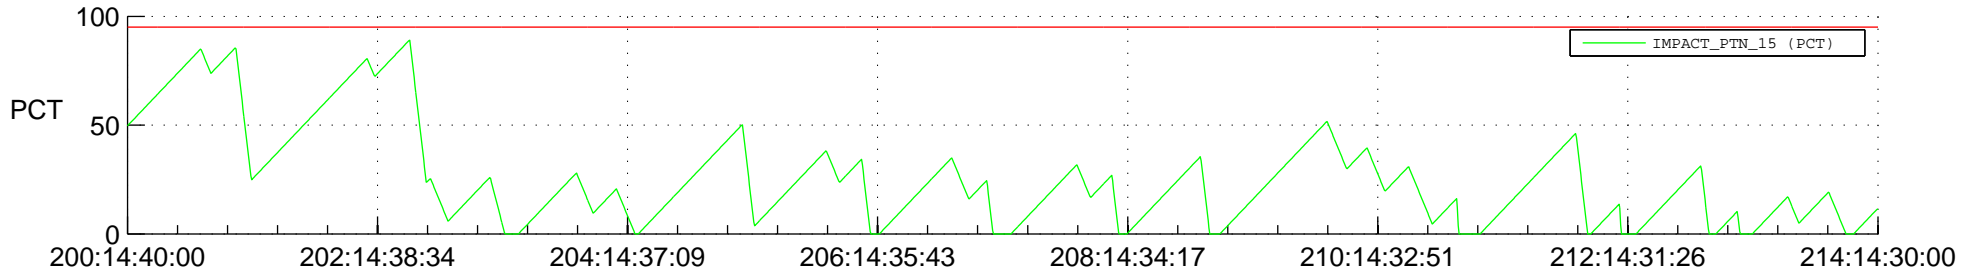

STEREO AHEAD SSR PCT Full Prediction

SWAVES_Percent_Full_Prediction

IMPACT_Percent_Full_Prediction

PLASTIC_Percent_Full_Prediction

Spacecraft_DownLink_Rate

Ground Time (2012:200:14:40:00.000 -2012:214:14:30:00.000)