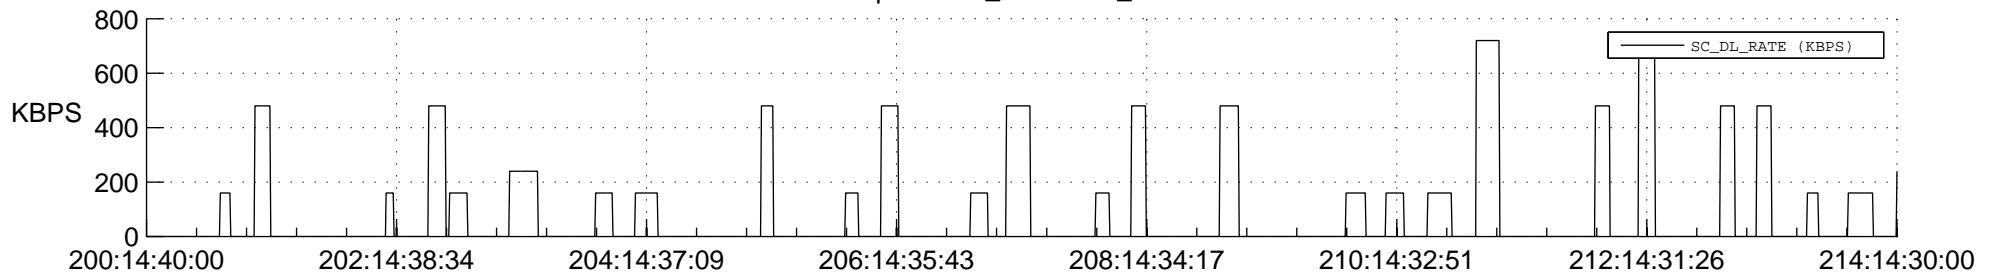

STEREO AHEAD SSR PCT Full Prediction

SWAVES_Percent_Full_Prediction

IMPACT_Percent_Full_Prediction

PLASTIC_Percent_Full_Prediction

Spacecraft_DownLink_Rate

Ground Time (2012:200:14:40:00.000 -2012:214:14:30:00.000)