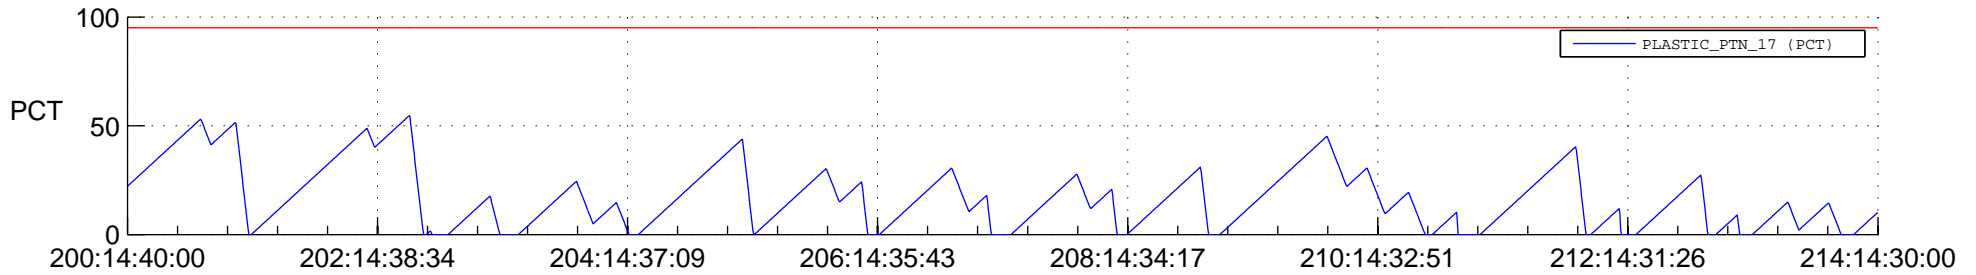

STEREO AHEAD SSR PCT Full Prediction

SWAVES_Percent_Full_Prediction

IMPACT_Percent_Full_Prediction

PLASTIC_Percent_Full_Prediction

Spacecraft_DownLink_Rate

Ground Time (2012:200:14:40:00.000 -2012:214:14:30:00.000)