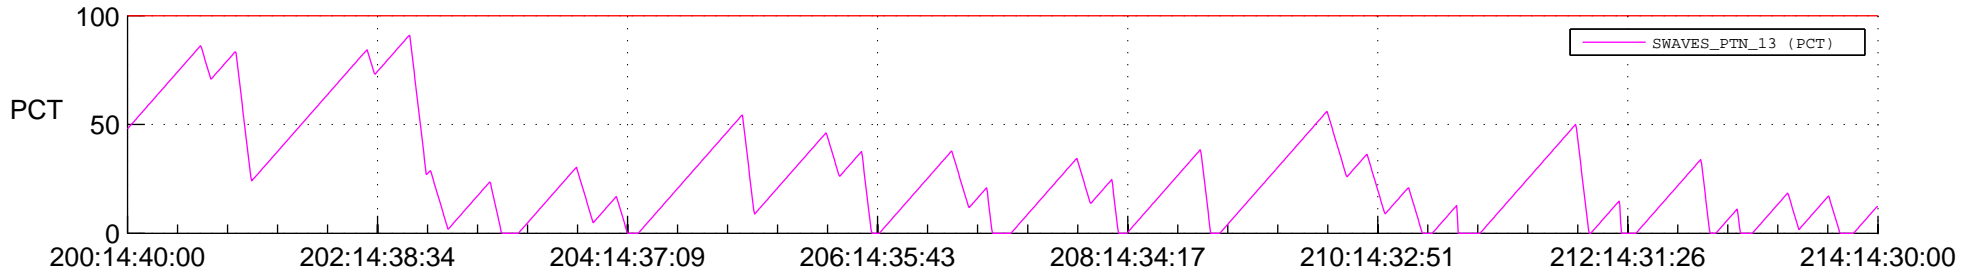

STEREO AHEAD SSR PCT Full Prediction

SWAVES_Percent_Full_Prediction

IMPACT_Percent_Full_Prediction

PLASTIC_Percent_Full_Prediction

Spacecraft_DownLink_Rate

Ground Time (2012:200:14:40:00.000 -2012:214:14:30:00.000)