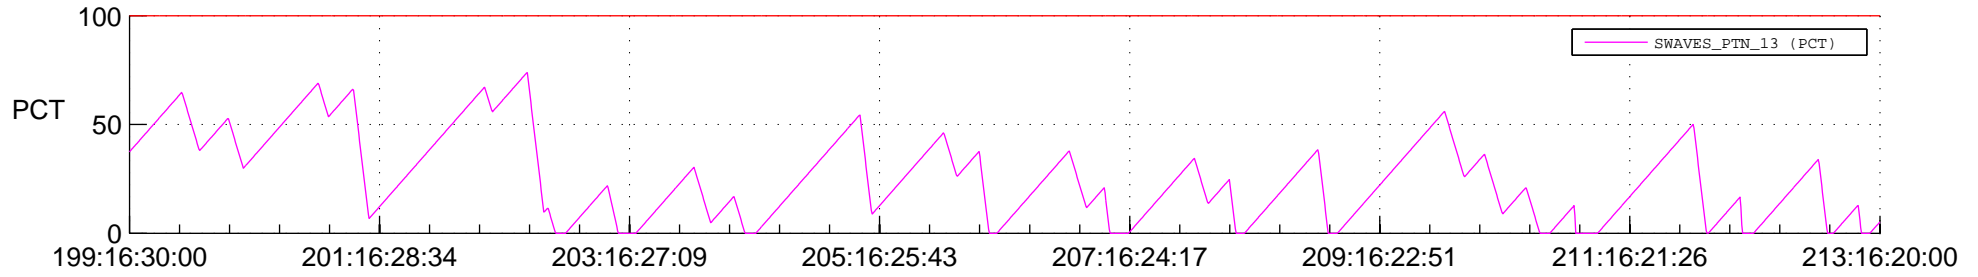

STEREO AHEAD SSR PCT Full Prediction

SWAVES_Percent_Full_Prediction

IMPACT_Percent_Full_Prediction

PLASTIC_Percent_Full_Prediction

Spacecraft_DownLink_Rate

Ground Time (2012:199:16:30:00.000 -2012:213:16:20:00.000)