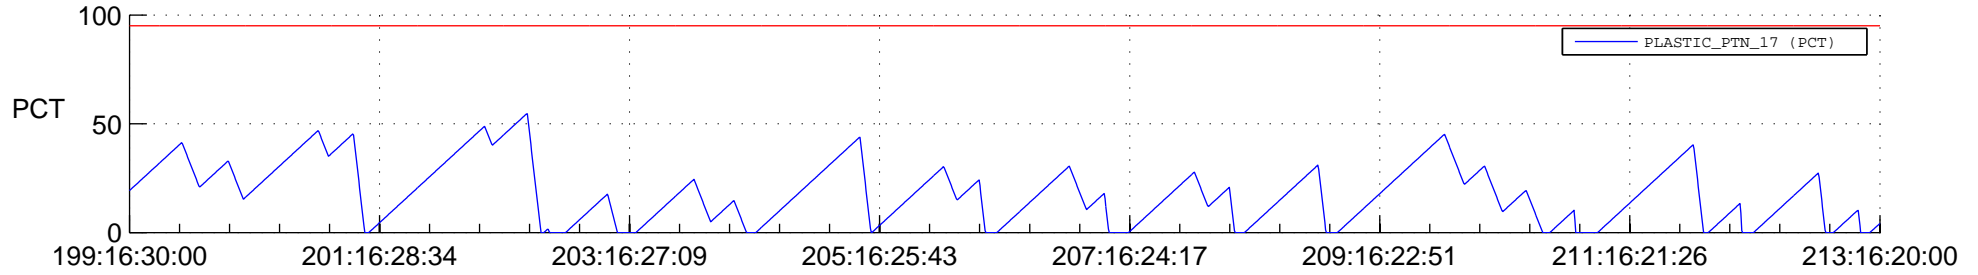

STEREO AHEAD SSR PCT Full Prediction

SWAVES_Percent_Full_Prediction

IMPACT_Percent_Full_Prediction

PLASTIC_Percent_Full_Prediction

Spacecraft_DownLink_Rate

Ground Time (2012:199:16:30:00.000 -2012:213:16:20:00.000)