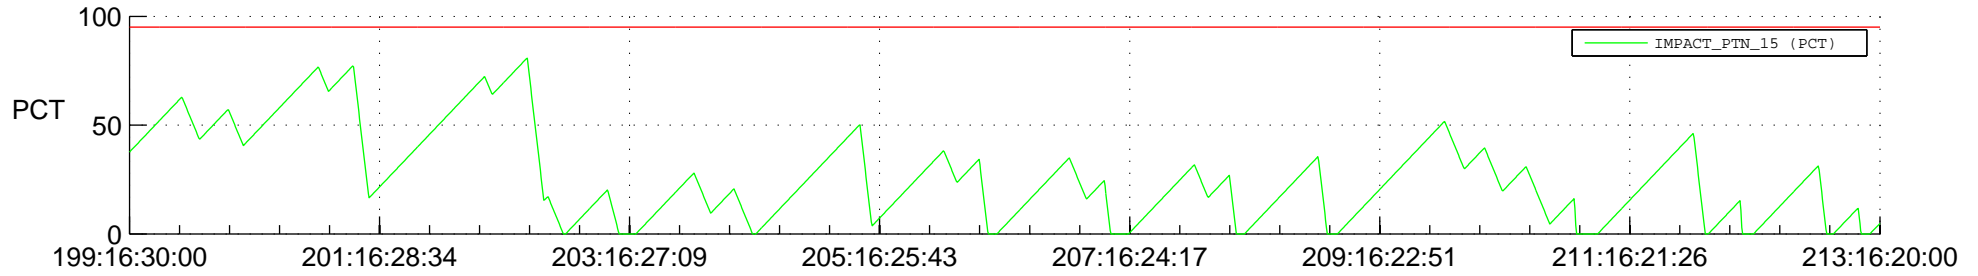

STEREO AHEAD SSR PCT Full Prediction

SWAVES_Percent_Full_Prediction

IMPACT_Percent_Full_Prediction

PLASTIC_Percent_Full_Prediction

Spacecraft_DownLink_Rate

Ground Time (2012:199:16:30:00.000 -2012:213:16:20:00.000)