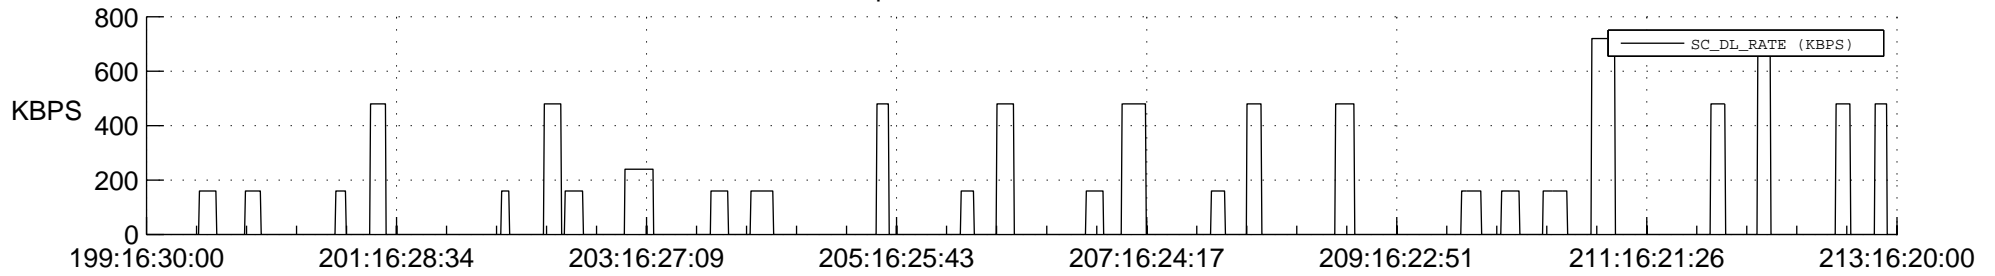

STEREO AHEAD SSR PCT Full Prediction

SWAVES_Percent_Full_Prediction

IMPACT_Percent_Full_Prediction

PLASTIC_Percent_Full_Prediction

Spacecraft_DownLink_Rate

Ground Time (2012:199:16:30:00.000 -2012:213:16:20:00.000)