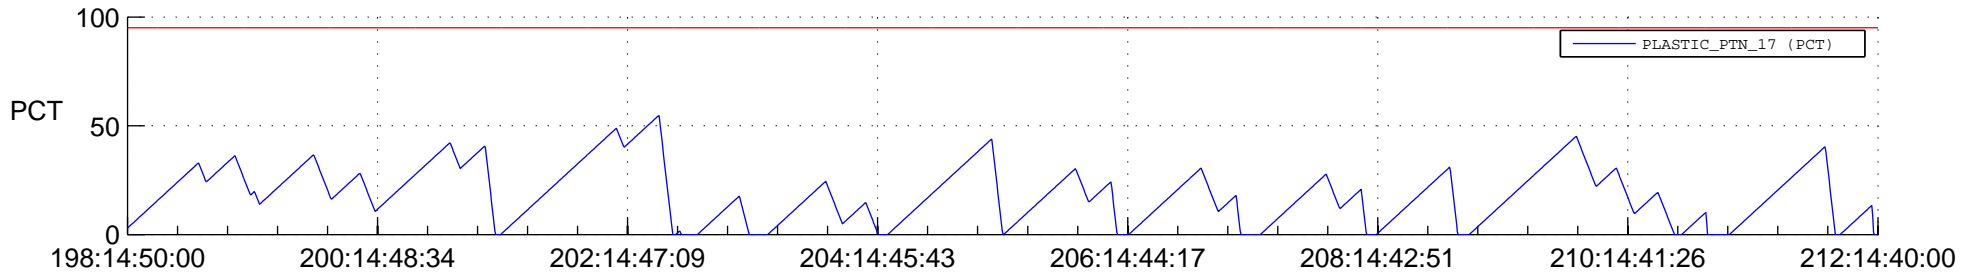

STEREO AHEAD SSR PCT Full Prediction

SWAVES_Percent_Full_Prediction

IMPACT_Percent_Full_Prediction

PLASTIC_Percent_Full_Prediction

Spacecraft_DownLink_Rate

Ground Time (2012:198:14:50:00.000 -2012:212:14:40:00.000)