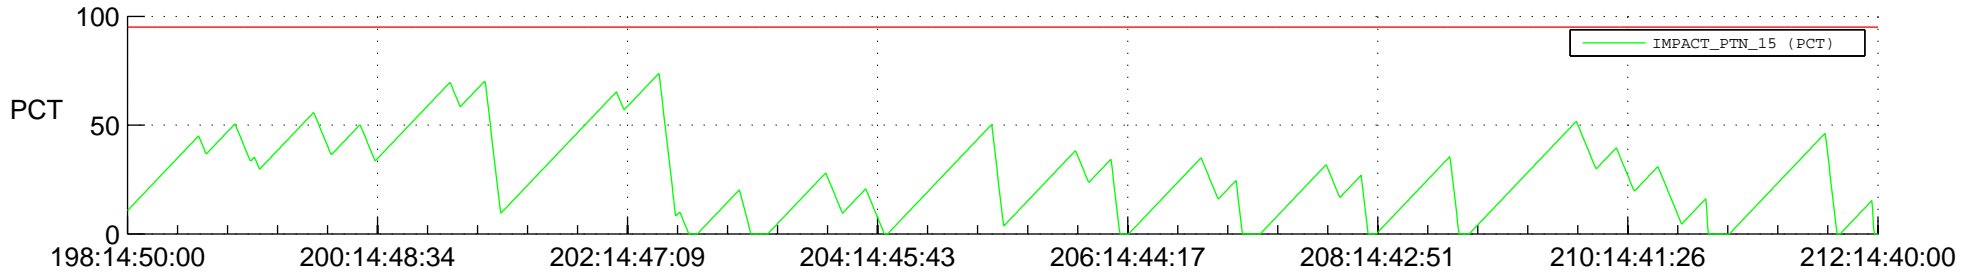

STEREO AHEAD SSR PCT Full Prediction

SWAVES_Percent_Full_Prediction

IMPACT_Percent_Full_Prediction

PLASTIC_Percent_Full_Prediction

Spacecraft_DownLink_Rate

Ground Time (2012:198:14:50:00.000 -2012:212:14:40:00.000)