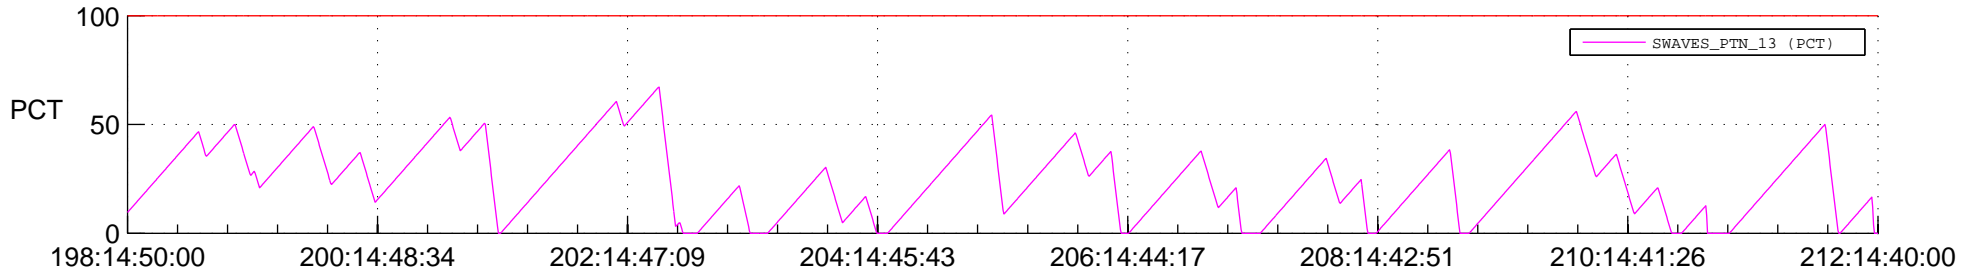

STEREO AHEAD SSR PCT Full Prediction

SWAVES_Percent_Full_Prediction

IMPACT_Percent_Full_Prediction

PLASTIC_Percent_Full_Prediction

Spacecraft_DownLink_Rate

Ground Time (2012:198:14:50:00.000 -2012:212:14:40:00.000)