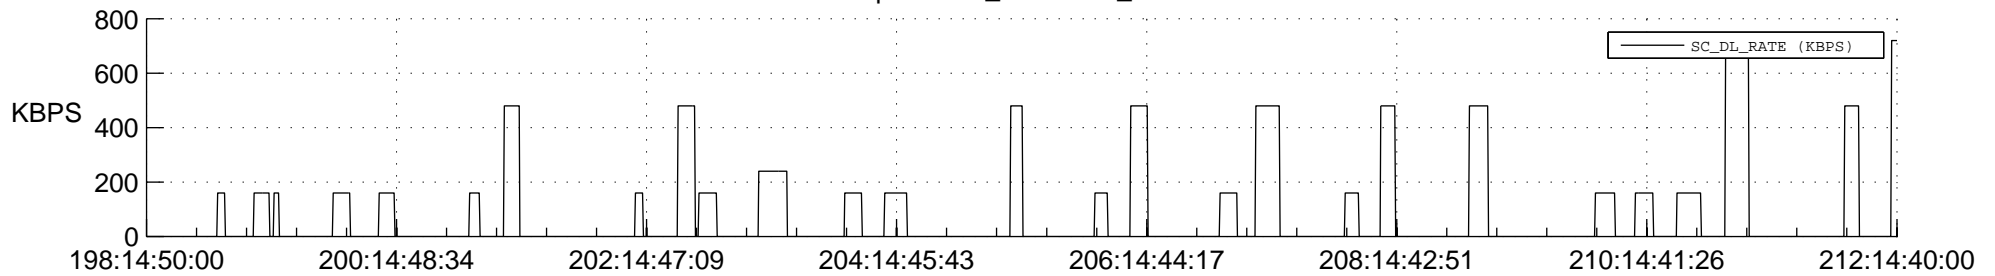

STEREO AHEAD SSR PCT Full Prediction

SWAVES_Percent_Full_Prediction

IMPACT_Percent_Full_Prediction

PLASTIC_Percent_Full_Prediction

Spacecraft_DownLink_Rate

Ground Time (2012:198:14:50:00.000 -2012:212:14:40:00.000)