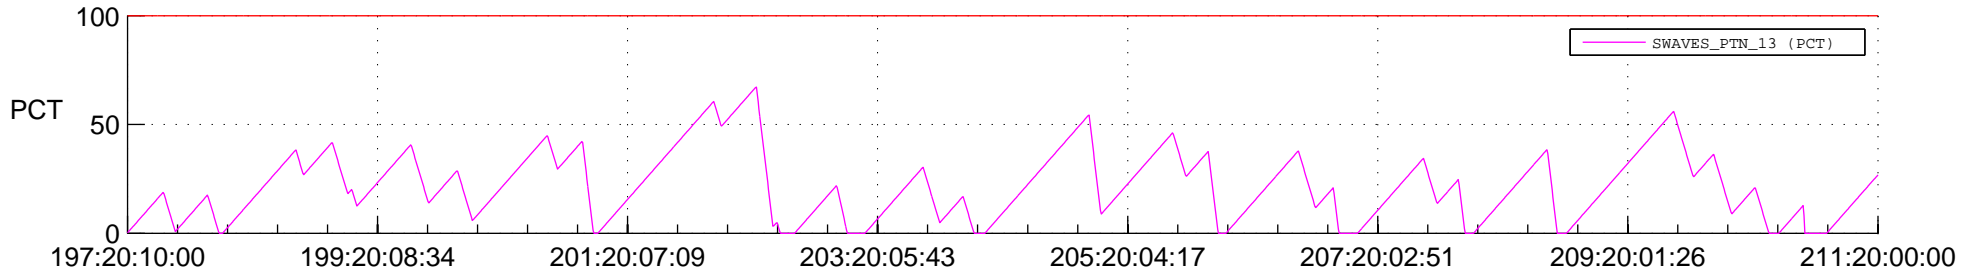

STEREO AHEAD SSR PCT Full Prediction

SWAVES_Percent_Full_Prediction

IMPACT_Percent_Full_Prediction

PLASTIC_Percent_Full_Prediction

Spacecraft_DownLink_Rate

Ground Time (2012:197:20:10:00.000 -2012:211:20:00:00.000)