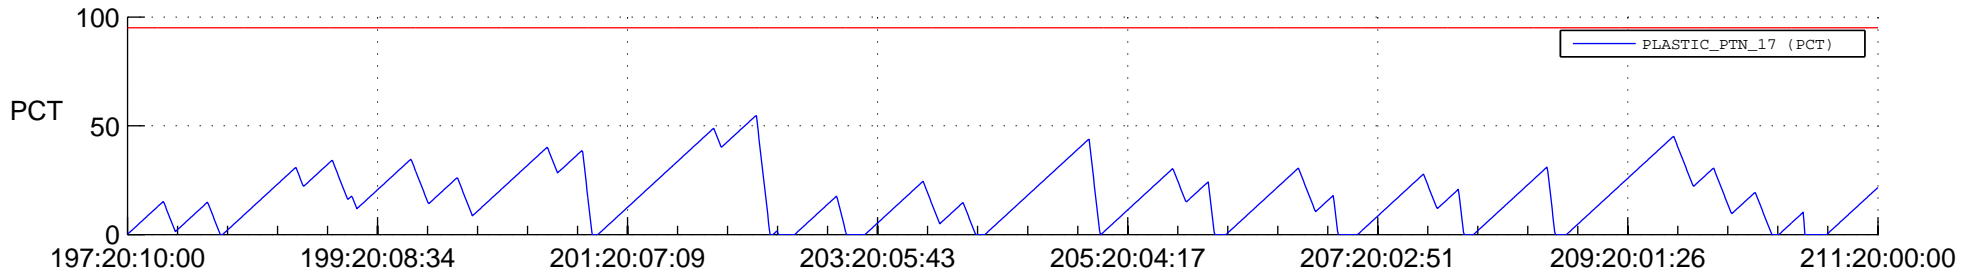

STEREO AHEAD SSR PCT Full Prediction

SWAVES_Percent_Full_Prediction

IMPACT_Percent_Full_Prediction

PLASTIC_Percent_Full_Prediction

Spacecraft_DownLink_Rate

Ground Time (2012:197:20:10:00.000 -2012:211:20:00:00.000)