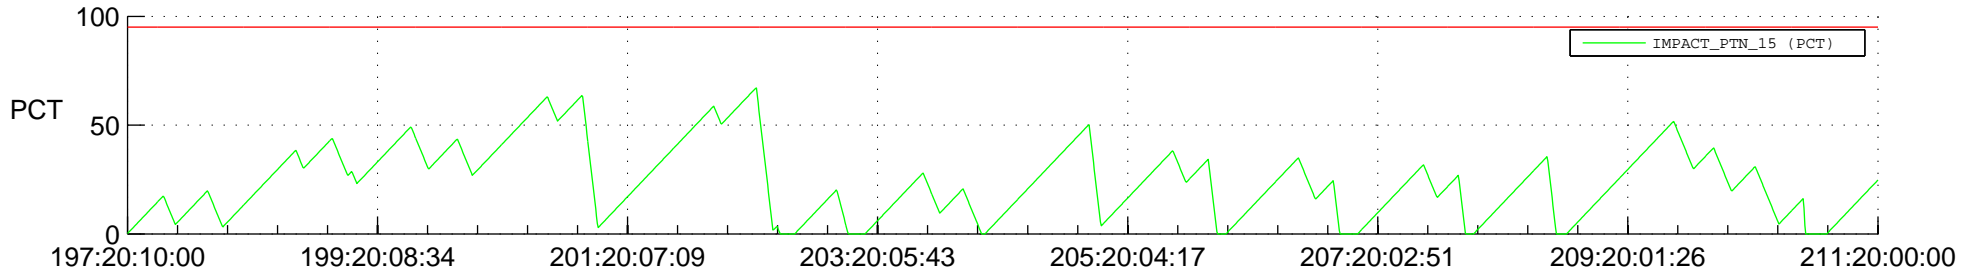

STEREO AHEAD SSR PCT Full Prediction

SWAVES_Percent_Full_Prediction

IMPACT_Percent_Full_Prediction

PLASTIC_Percent_Full_Prediction

Spacecraft_DownLink_Rate

Ground Time (2012:197:20:10:00.000 -2012:211:20:00:00.000)