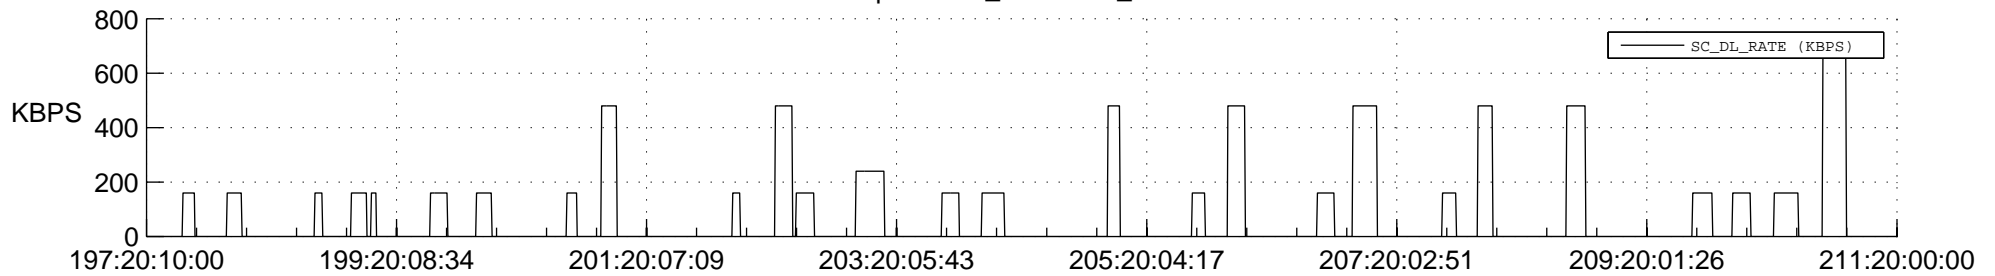

STEREO AHEAD SSR PCT Full Prediction

SWAVES_Percent_Full_Prediction

IMPACT_Percent_Full_Prediction

PLASTIC_Percent_Full_Prediction

Spacecraft_DownLink_Rate

Ground Time (2012:197:20:10:00.000 -2012:211:20:00:00.000)