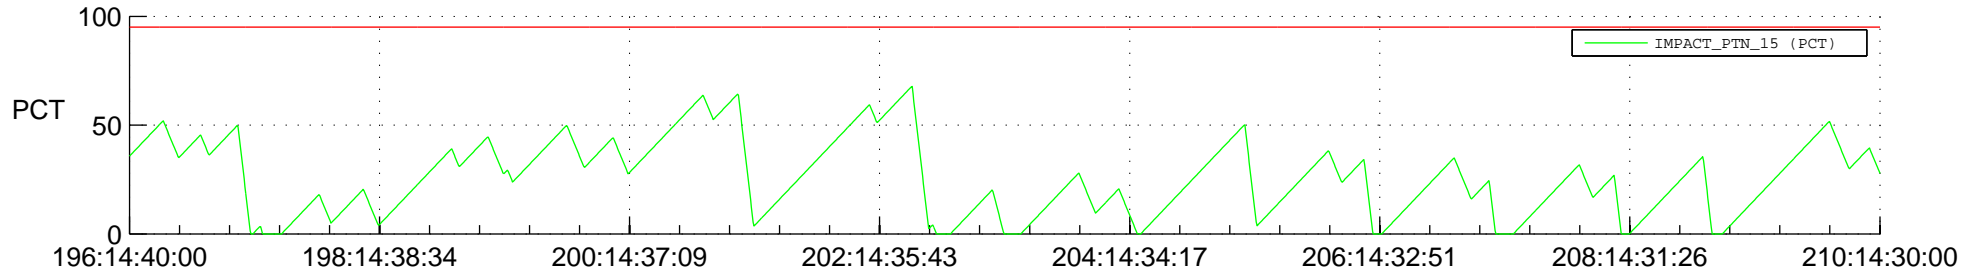

IMPACT_Percent_Full_Prediction