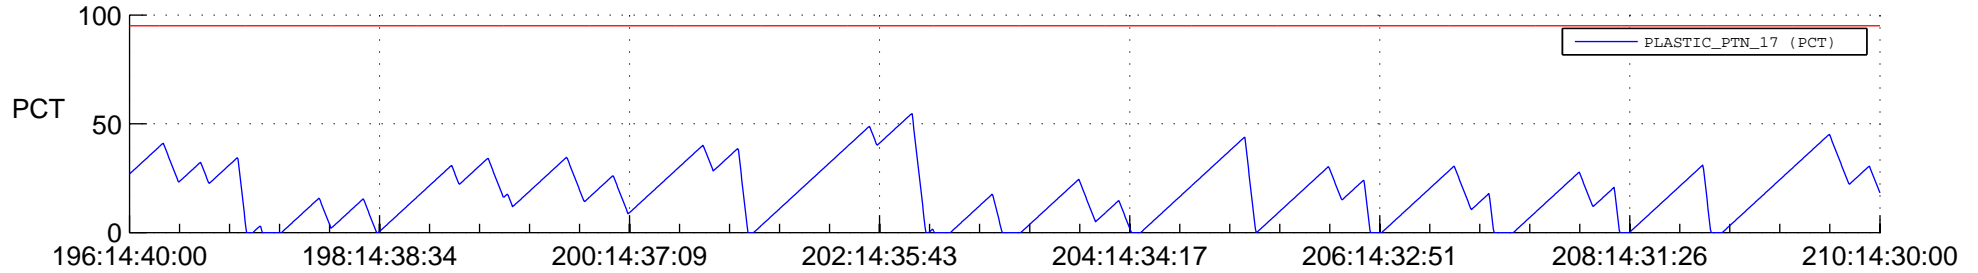

# STEREO AHEAD SSR PCT Full Prediction

## SWAVES\_Percent\_Full\_Prediction

## Spacecraft\_DownLink\_Rate

Ground Time (2012:196:14:40:00.000 -2012:210:14:30:00.000)