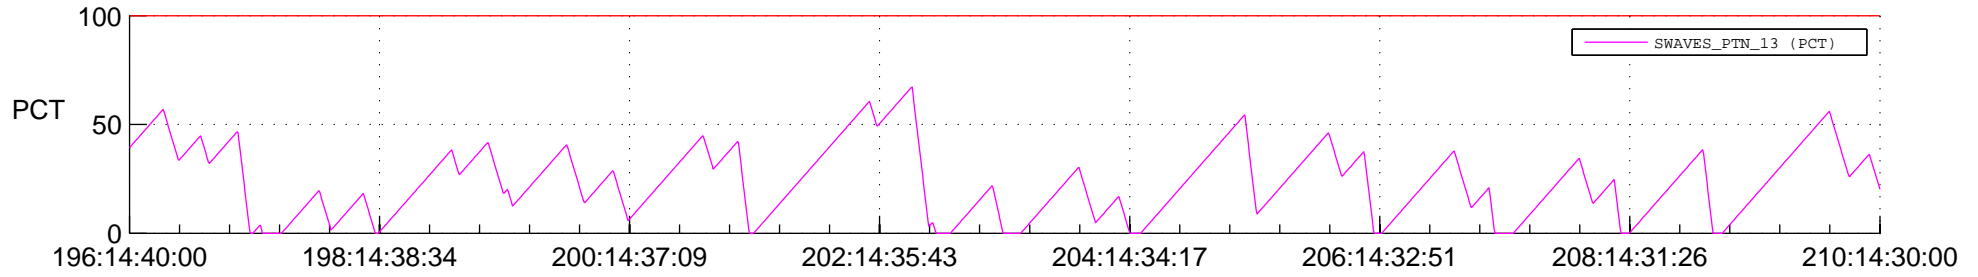

## SWAVES\_Percent\_Full\_Prediction

## Spacecraft\_DownLink\_Rate

Ground Time (2012:196:14:40:00.000 -2012:210:14:30:00.000)