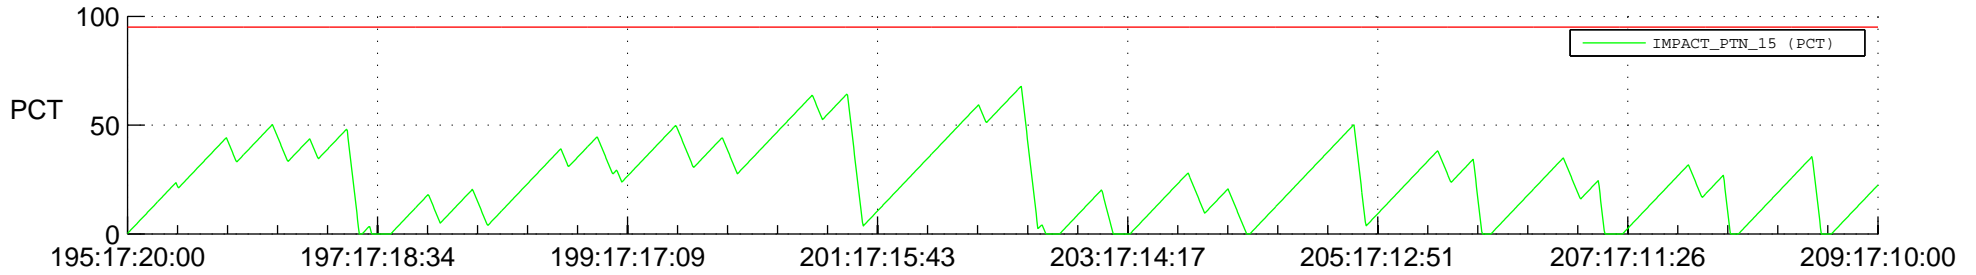

STEREO AHEAD SSR PCT Full Prediction

SWAVES_Percent_Full_Prediction

IMPACT_Percent_Full_Prediction

PLASTIC_Percent_Full_Prediction

Spacecraft_DownLink_Rate

Ground Time (2012:195:17:20:00.000 -2012:209:17:10:00.000)