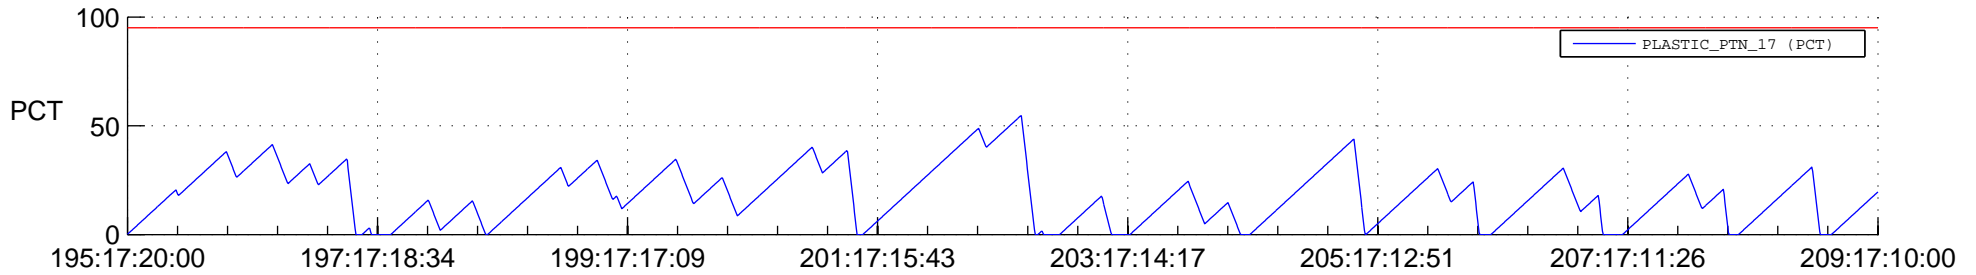

STEREO AHEAD SSR PCT Full Prediction

SWAVES_Percent_Full_Prediction

IMPACT_Percent_Full_Prediction

PLASTIC_Percent_Full_Prediction

Spacecraft_DownLink_Rate

Ground Time (2012:195:17:20:00.000 -2012:209:17:10:00.000)