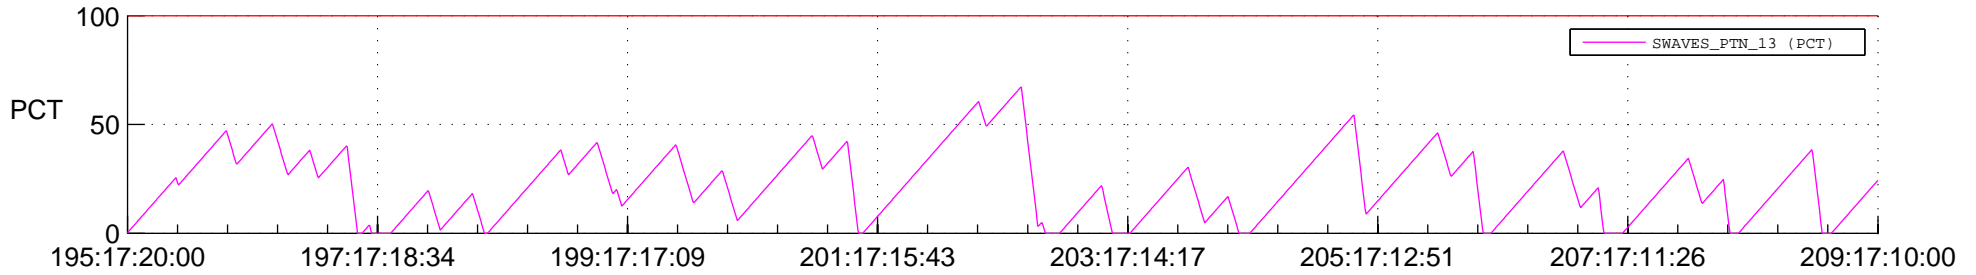

STEREO AHEAD SSR PCT Full Prediction

SWAVES_Percent_Full_Prediction

IMPACT_Percent_Full_Prediction

PLASTIC_Percent_Full_Prediction

Spacecraft_DownLink_Rate

Ground Time (2012:195:17:20:00.000 -2012:209:17:10:00.000)