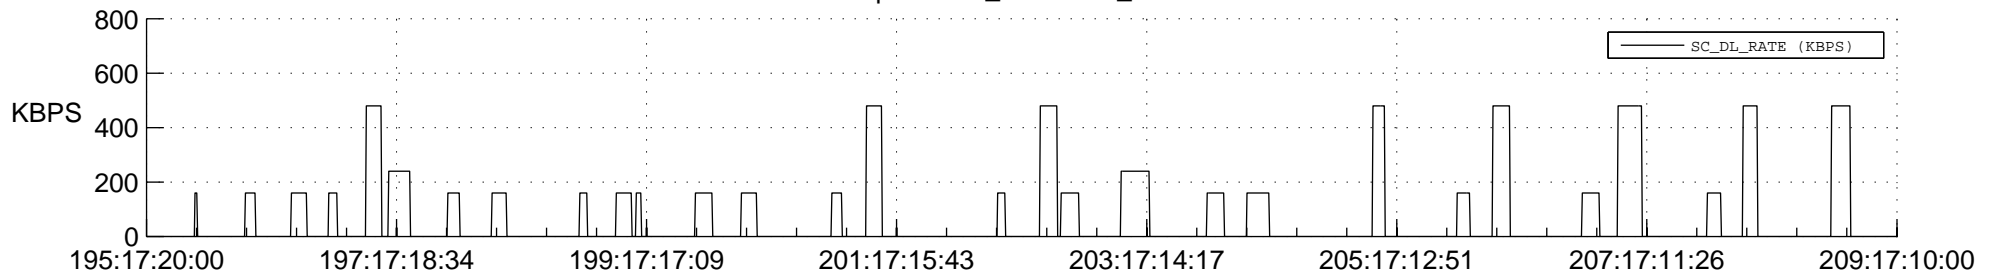

STEREO AHEAD SSR PCT Full Prediction

SWAVES_Percent_Full_Prediction

IMPACT_Percent_Full_Prediction

PLASTIC_Percent_Full_Prediction

Spacecraft_DownLink_Rate

Ground Time (2012:195:17:20:00.000 -2012:209:17:10:00.000)