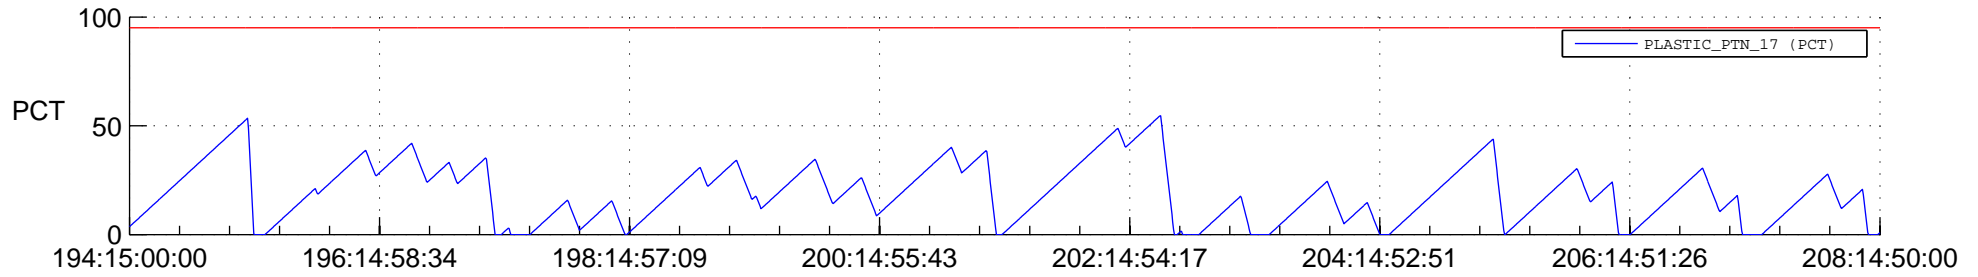

STEREO AHEAD SSR PCT Full Prediction

SWAVES_Percent_Full_Prediction

IMPACT_Percent_Full_Prediction

PLASTIC_Percent_Full_Prediction

Spacecraft_DownLink_Rate

Ground Time (2012:194:15:00:00.000 -2012:208:14:50:00.000)