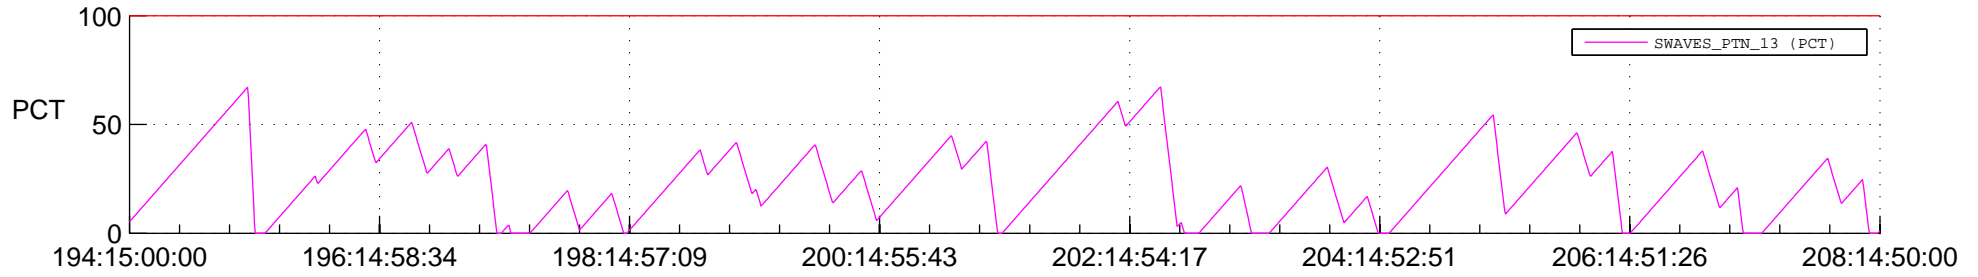

STEREO AHEAD SSR PCT Full Prediction

SWAVES_Percent_Full_Prediction

IMPACT_Percent_Full_Prediction

PLASTIC_Percent_Full_Prediction

Spacecraft_DownLink_Rate

Ground Time (2012:194:15:00:00.000 -2012:208:14:50:00.000)