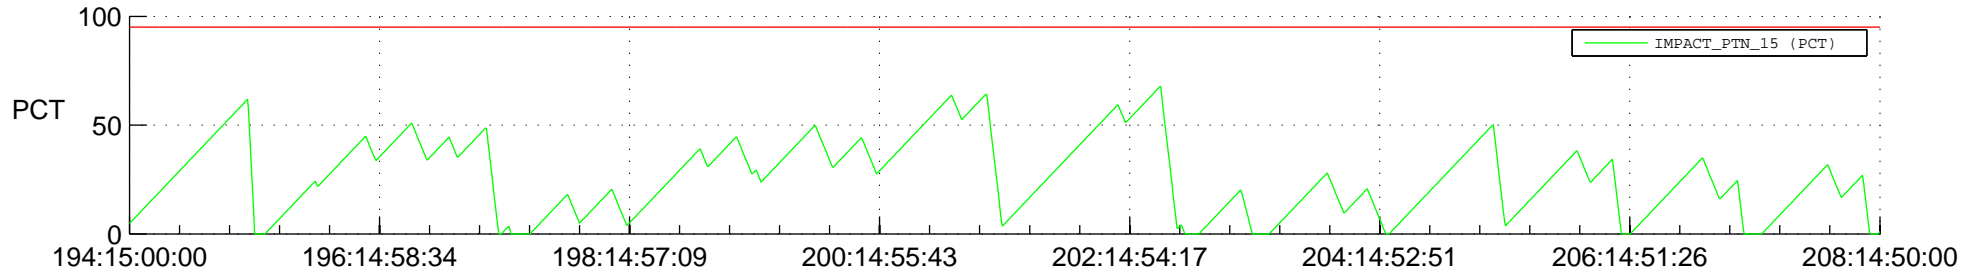

STEREO AHEAD SSR PCT Full Prediction

SWAVES_Percent_Full_Prediction

IMPACT_Percent_Full_Prediction

PLASTIC_Percent_Full_Prediction

Spacecraft_DownLink_Rate

Ground Time (2012:194:15:00:00.000 -2012:208:14:50:00.000)