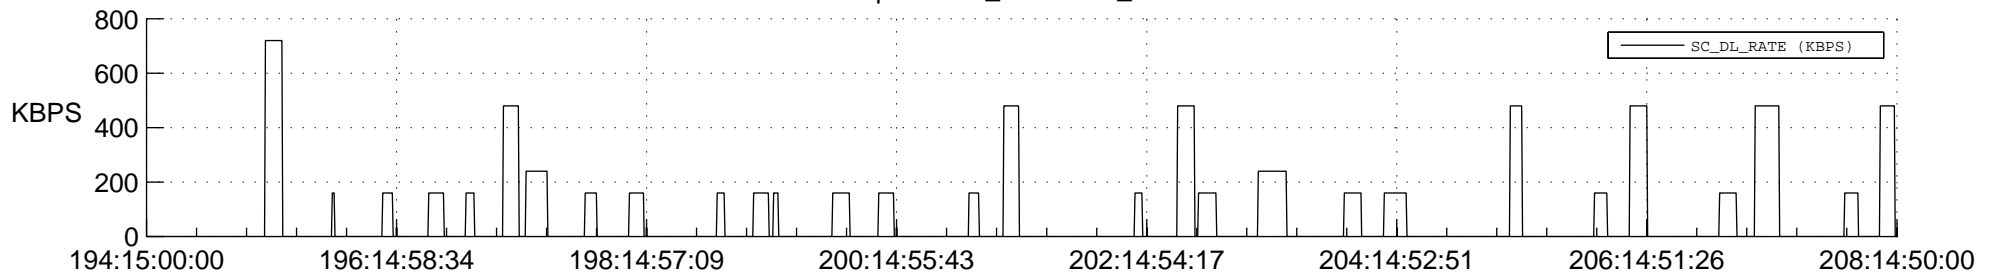

STEREO AHEAD SSR PCT Full Prediction

SWAVES_Percent_Full_Prediction

IMPACT_Percent_Full_Prediction

PLASTIC_Percent_Full_Prediction

Spacecraft_DownLink_Rate

Ground Time (2012:194:15:00:00.000 -2012:208:14:50:00.000)