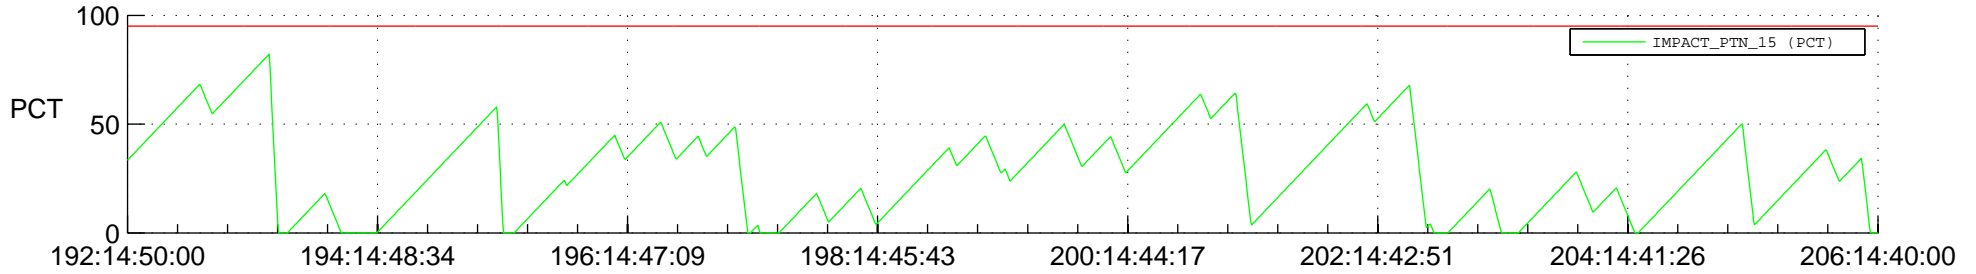

STEREO AHEAD SSR PCT Full Prediction

SWAVES_Percent_Full_Prediction

IMPACT_Percent_Full_Prediction

PLASTIC_Percent_Full_Prediction

Spacecraft_DownLink_Rate

Ground Time (2012:192:14:50:00.000 -2012:206:14:40:00.000)