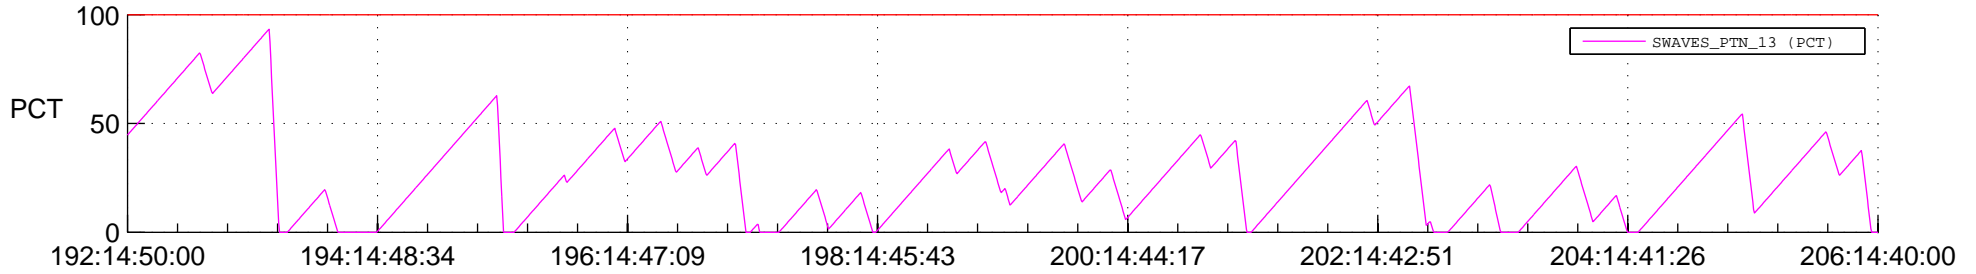

STEREO AHEAD SSR PCT Full Prediction

SWAVES_Percent_Full_Prediction

IMPACT_Percent_Full_Prediction

PLASTIC_Percent_Full_Prediction

Spacecraft_DownLink_Rate

Ground Time (2012:192:14:50:00.000 -2012:206:14:40:00.000)