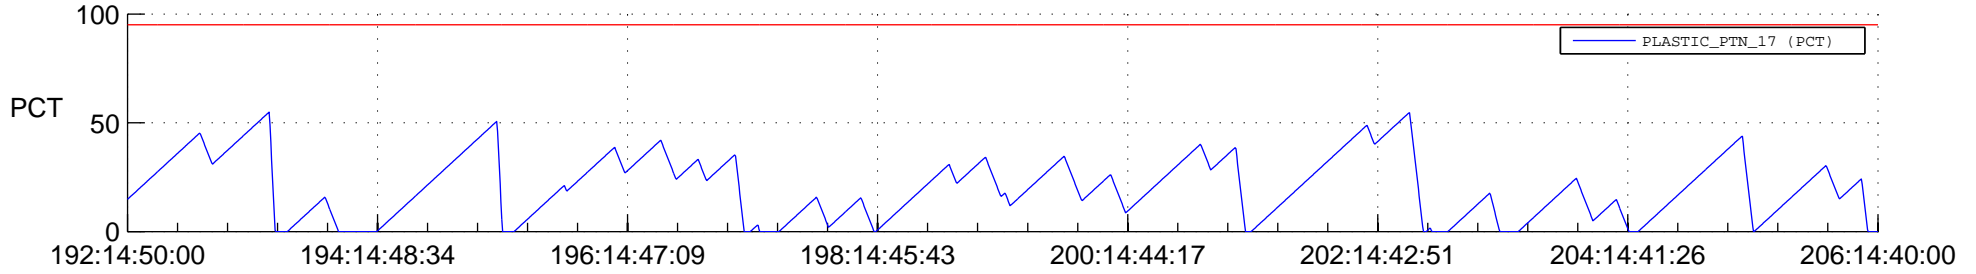

STEREO AHEAD SSR PCT Full Prediction

SWAVES_Percent_Full_Prediction

IMPACT_Percent_Full_Prediction

PLASTIC_Percent_Full_Prediction

Spacecraft_DownLink_Rate

Ground Time (2012:192:14:50:00.000 -2012:206:14:40:00.000)