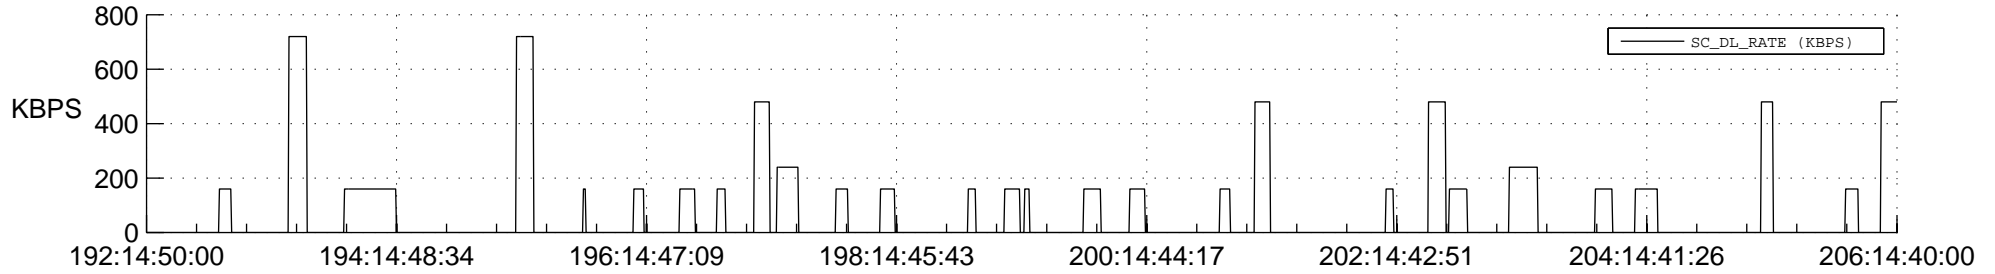

STEREO AHEAD SSR PCT Full Prediction

SWAVES_Percent_Full_Prediction

IMPACT_Percent_Full_Prediction

PLASTIC_Percent_Full_Prediction

Spacecraft_DownLink_Rate

Ground Time (2012:192:14:50:00.000 -2012:206:14:40:00.000)