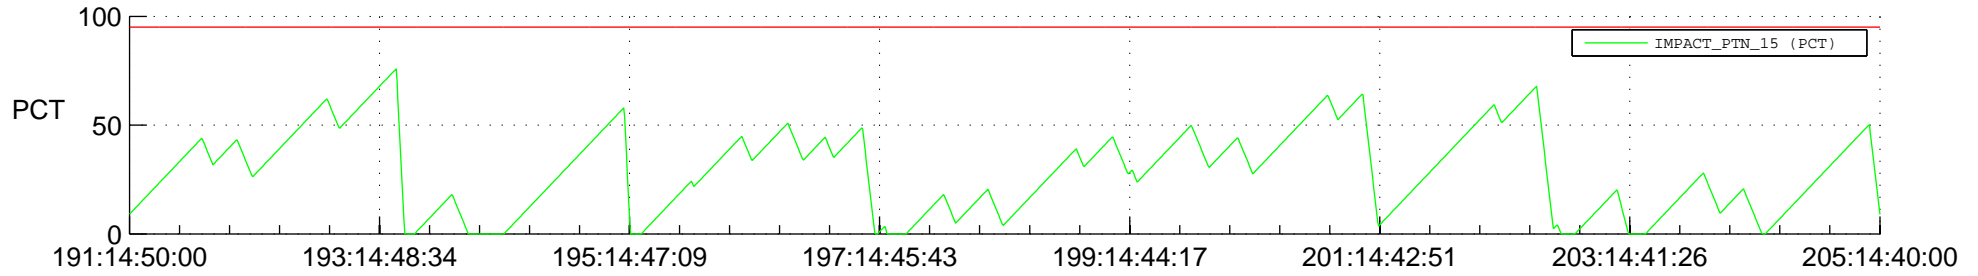

IMPACT_Percent_Full_Prediction