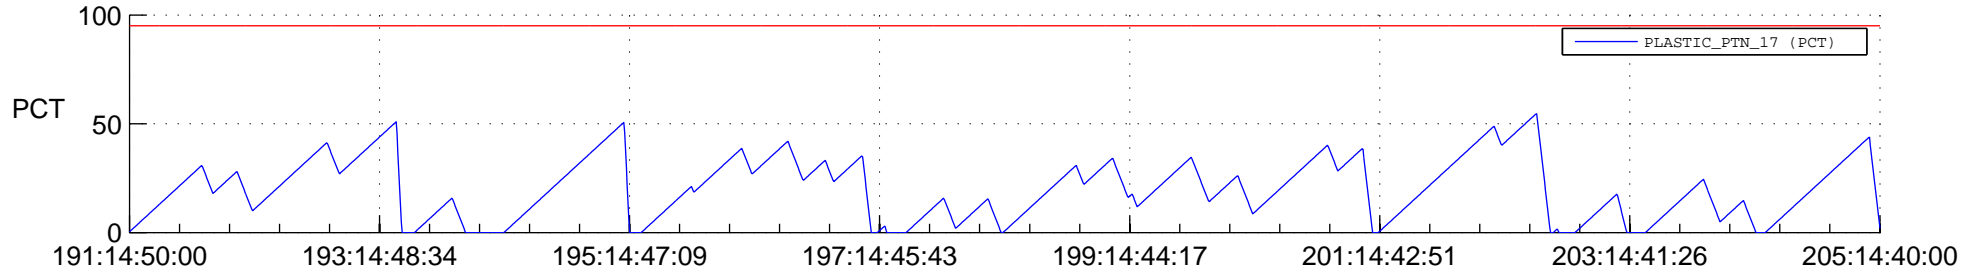

# STEREO AHEAD SSR PCT Full Prediction

## SWAVES\_Percent\_Full\_Prediction

## Spacecraft\_DownLink\_Rate

Ground Time (2012:191:14:50:00.000 -2012:205:14:40:00.000)