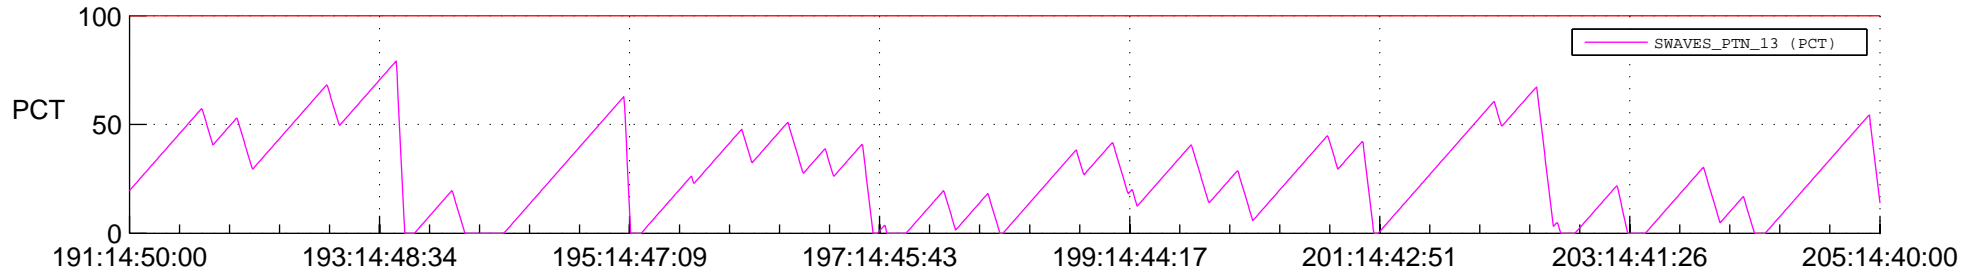

# STEREO AHEAD SSR PCT Full Prediction

## SWAVES\_Percent\_Full\_Prediction

## Spacecraft\_DownLink\_Rate

Ground Time (2012:191:14:50:00.000 -2012:205:14:40:00.000)