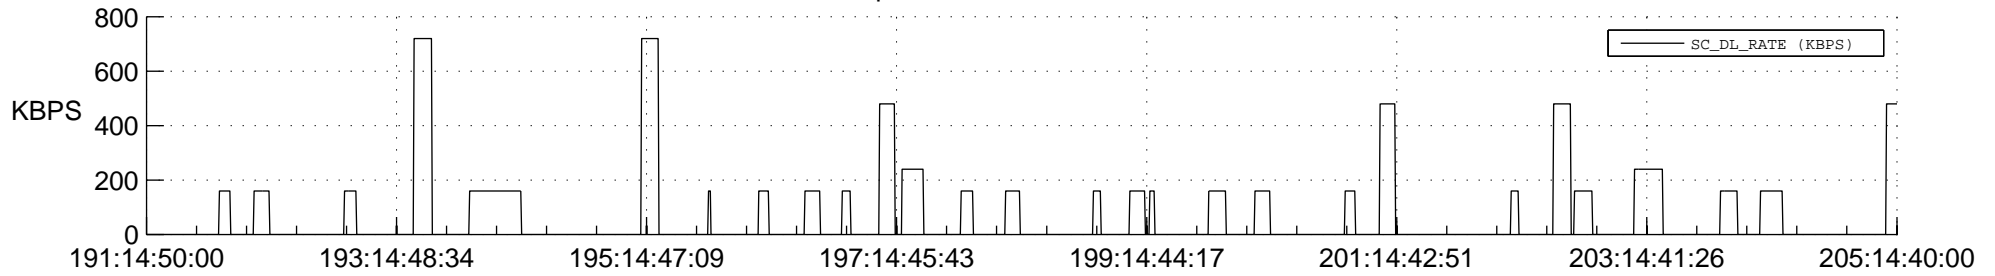

## Spacecraft\_DownLink\_Rate

Ground Time (2012:191:14:50:00.000 -2012:205:14:40:00.000)