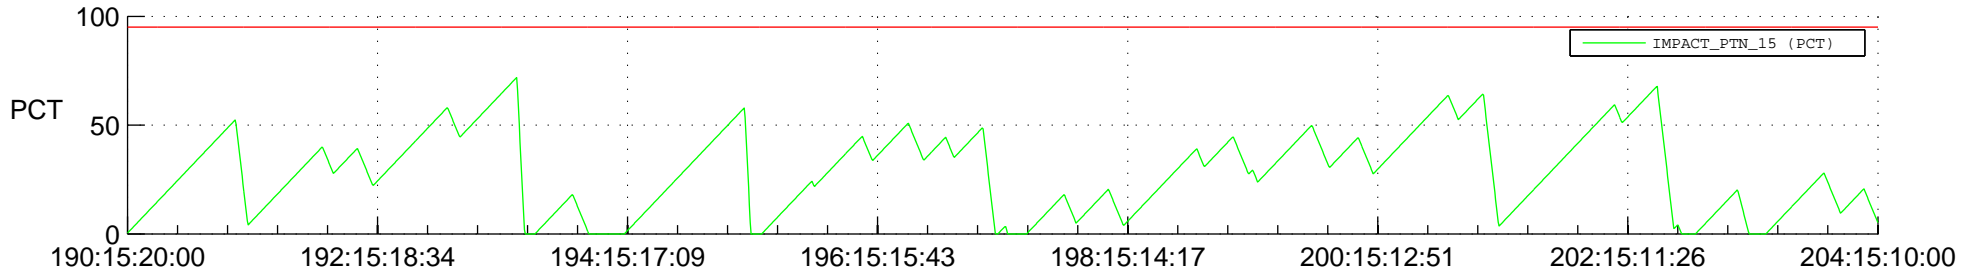

STEREO AHEAD SSR PCT Full Prediction

SWAVES_Percent_Full_Prediction

IMPACT_Percent_Full_Prediction

PLASTIC_Percent_Full_Prediction

Spacecraft_DownLink_Rate

Ground Time (2012:190:15:20:00.000 -2012:204:15:10:00.000)