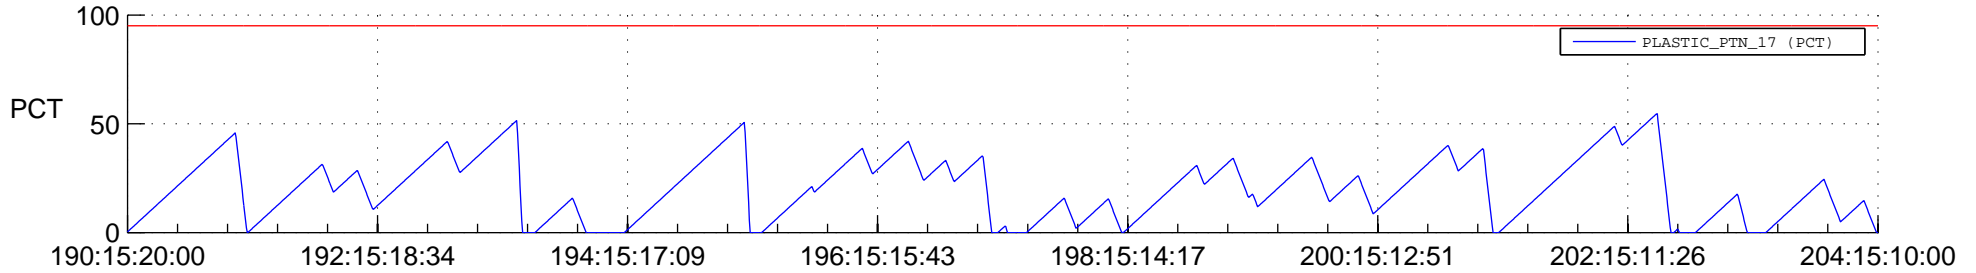

STEREO AHEAD SSR PCT Full Prediction

SWAVES_Percent_Full_Prediction

IMPACT_Percent_Full_Prediction

PLASTIC_Percent_Full_Prediction

Spacecraft_DownLink_Rate

Ground Time (2012:190:15:20:00.000 -2012:204:15:10:00.000)