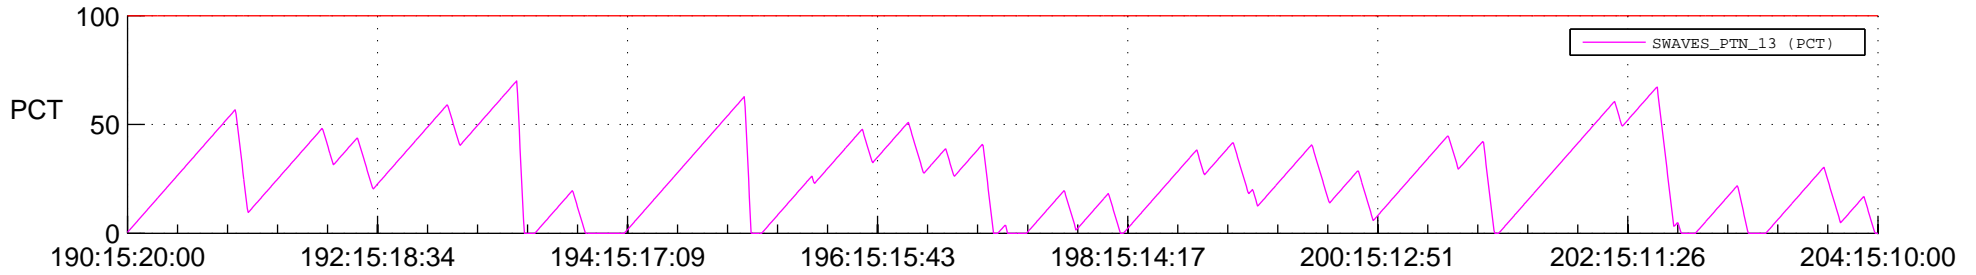

STEREO AHEAD SSR PCT Full Prediction

SWAVES_Percent_Full_Prediction

IMPACT_Percent_Full_Prediction

PLASTIC_Percent_Full_Prediction

Spacecraft_DownLink_Rate

Ground Time (2012:190:15:20:00.000 -2012:204:15:10:00.000)