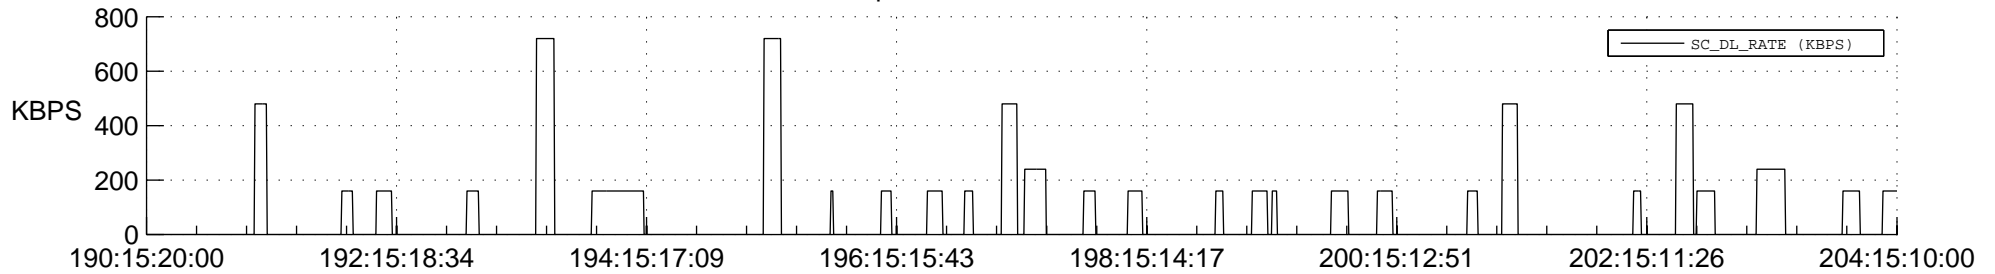

STEREO AHEAD SSR PCT Full Prediction

SWAVES_Percent_Full_Prediction

IMPACT_Percent_Full_Prediction

PLASTIC_Percent_Full_Prediction

Spacecraft_DownLink_Rate

Ground Time (2012:190:15:20:00.000 -2012:204:15:10:00.000)