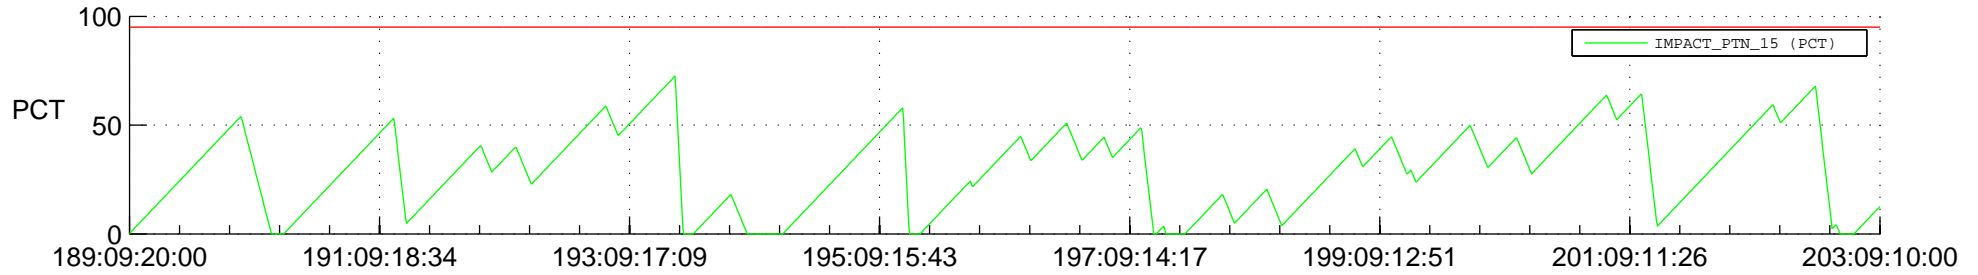

STEREO AHEAD SSR PCT Full Prediction

SWAVES_Percent_Full_Prediction

IMPACT_Percent_Full_Prediction

PLASTIC_Percent_Full_Prediction

Spacecraft_DownLink_Rate