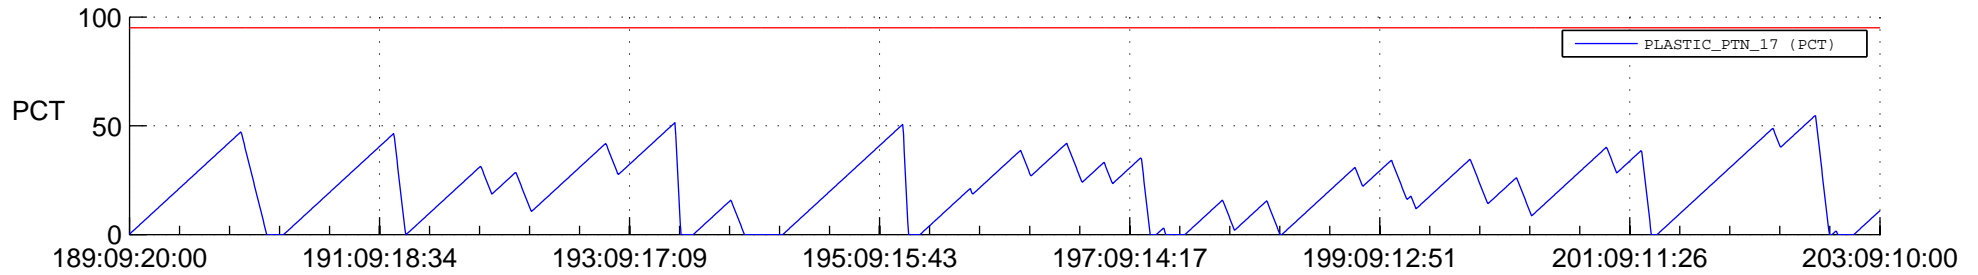

STEREO AHEAD SSR PCT Full Prediction

SWAVES_Percent_Full_Prediction

IMPACT_Percent_Full_Prediction

PLASTIC_Percent_Full_Prediction

Spacecraft_DownLink_Rate