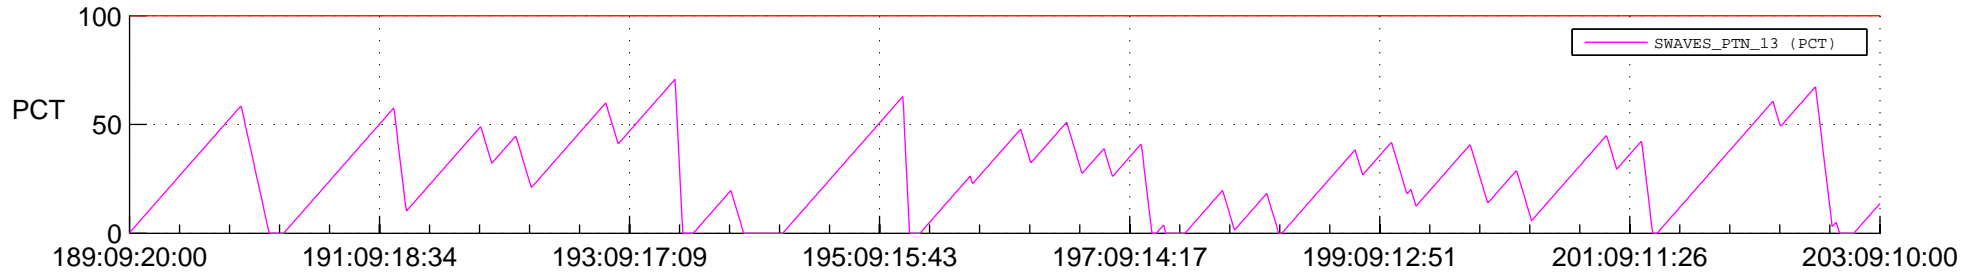

STEREO AHEAD SSR PCT Full Prediction

SWAVES_Percent_Full_Prediction

IMPACT_Percent_Full_Prediction

PLASTIC_Percent_Full_Prediction

Spacecraft_DownLink_Rate