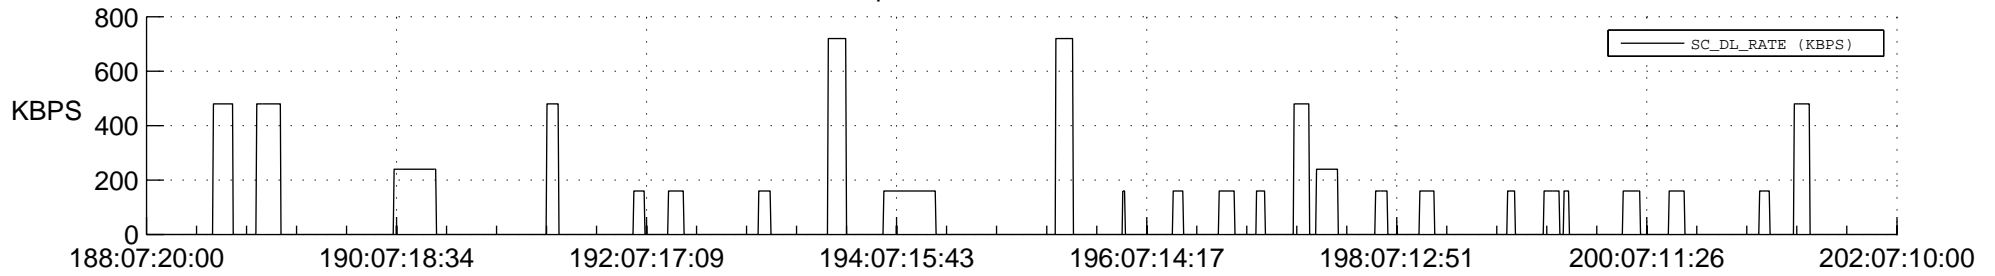

STEREO AHEAD SSR PCT Full Prediction

SWAVES_Percent_Full_Prediction

IMPACT_Percent_Full_Prediction

PLASTIC_Percent_Full_Prediction

Spacecraft_DownLink_Rate

Ground Time (2012:188:07:20:00.000 -2012:202:07:10:00.000)