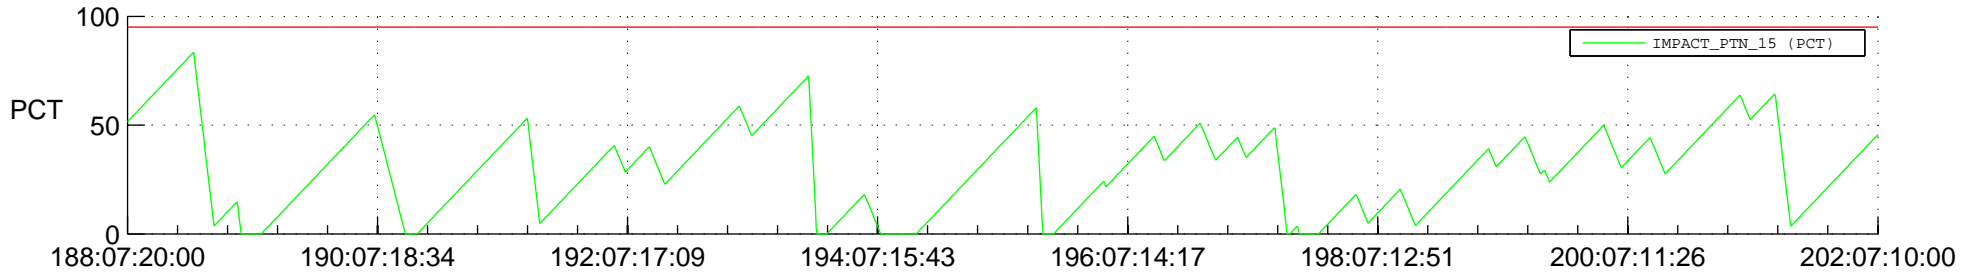

STEREO AHEAD SSR PCT Full Prediction

SWAVES_Percent_Full_Prediction

IMPACT_Percent_Full_Prediction

PLASTIC_Percent_Full_Prediction

Spacecraft_DownLink_Rate

Ground Time (2012:188:07:20:00.000 -2012:202:07:10:00.000)