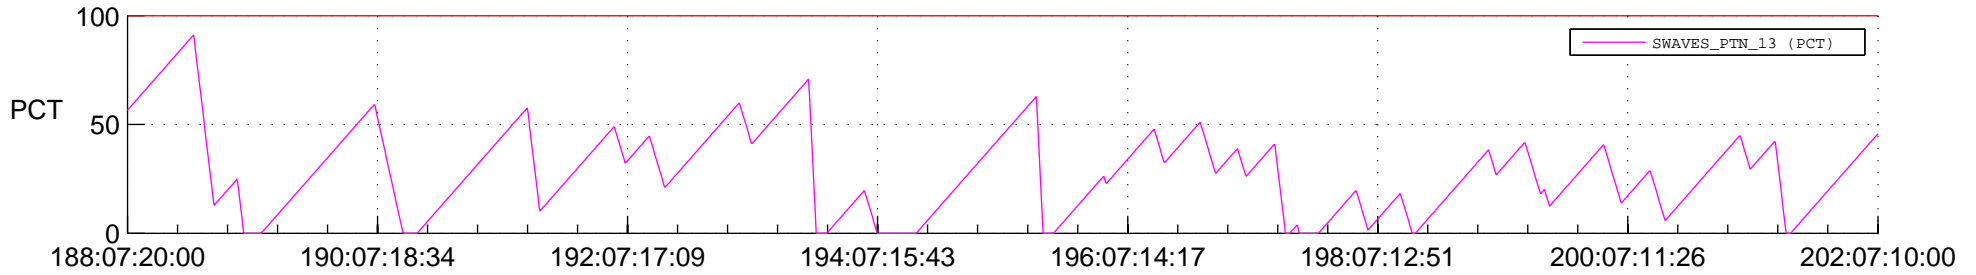

STEREO AHEAD SSR PCT Full Prediction

SWAVES_Percent_Full_Prediction

IMPACT_Percent_Full_Prediction

PLASTIC_Percent_Full_Prediction

Spacecraft_DownLink_Rate

Ground Time (2012:188:07:20:00.000 -2012:202:07:10:00.000)