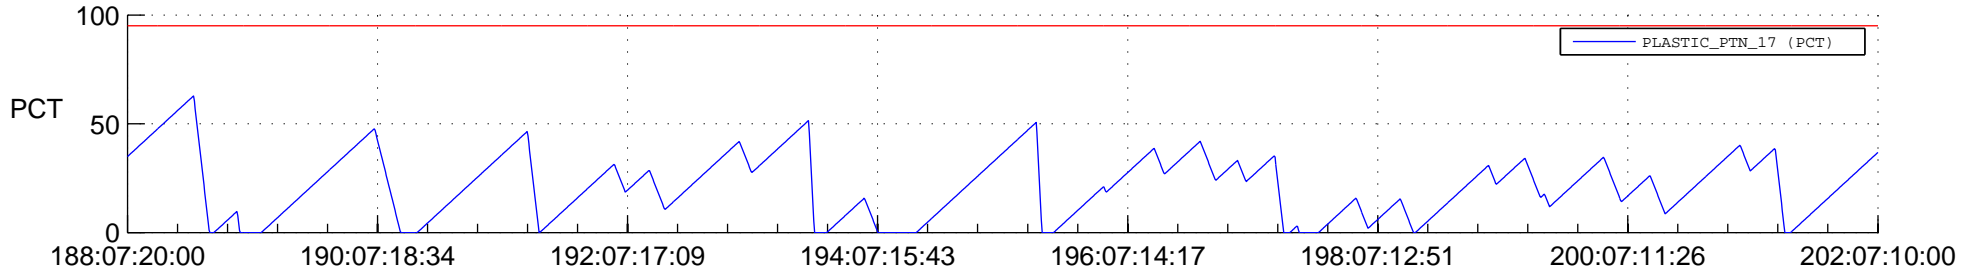

STEREO AHEAD SSR PCT Full Prediction

SWAVES_Percent_Full_Prediction

IMPACT_Percent_Full_Prediction

PLASTIC_Percent_Full_Prediction

Spacecraft_DownLink_Rate

Ground Time (2012:188:07:20:00.000 -2012:202:07:10:00.000)