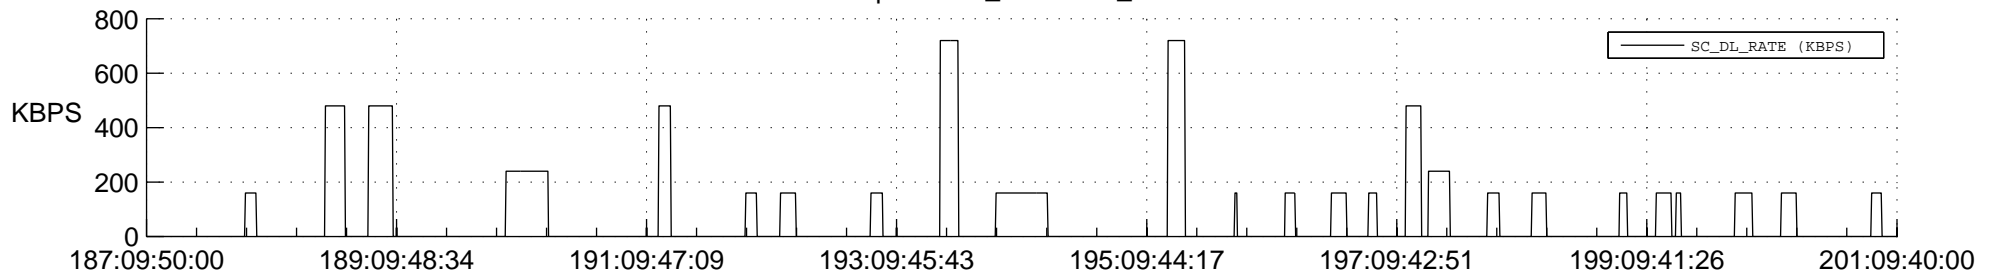

STEREO AHEAD SSR PCT Full Prediction

SWAVES_Percent_Full_Prediction

IMPACT_Percent_Full_Prediction

PLASTIC_Percent_Full_Prediction

Spacecraft_DownLink_Rate

Ground Time (2012:187:09:50:00.000 -2012:201:09:40:00.000)