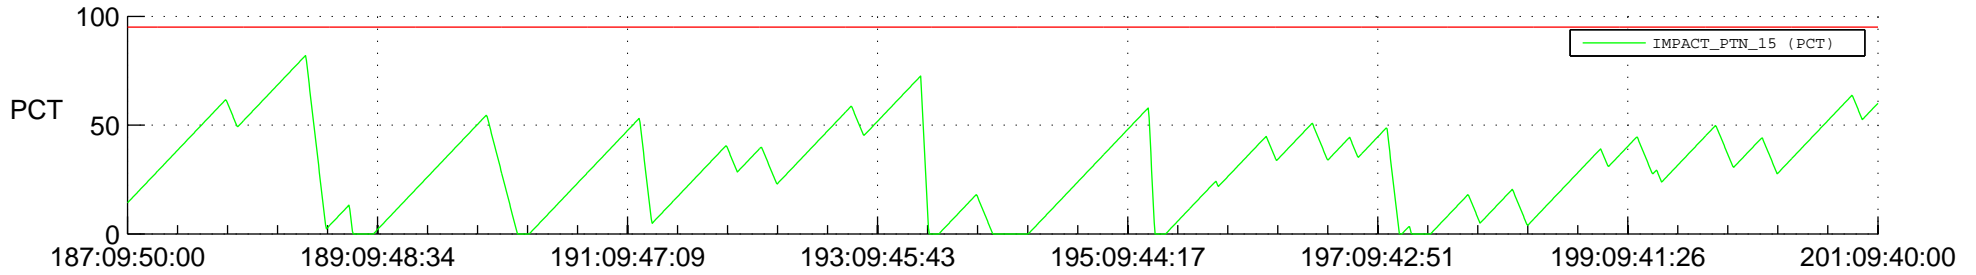

STEREO AHEAD SSR PCT Full Prediction

SWAVES_Percent_Full_Prediction

IMPACT_Percent_Full_Prediction

PLASTIC_Percent_Full_Prediction

Spacecraft_DownLink_Rate

Ground Time (2012:187:09:50:00.000 -2012:201:09:40:00.000)