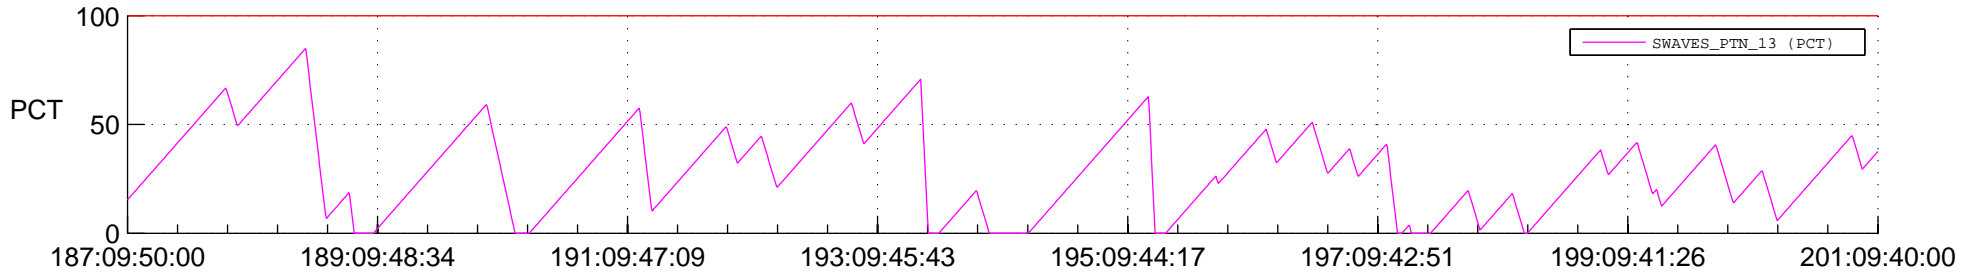

STEREO AHEAD SSR PCT Full Prediction

SWAVES_Percent_Full_Prediction

IMPACT_Percent_Full_Prediction

PLASTIC_Percent_Full_Prediction

Spacecraft_DownLink_Rate

Ground Time (2012:187:09:50:00.000 -2012:201:09:40:00.000)