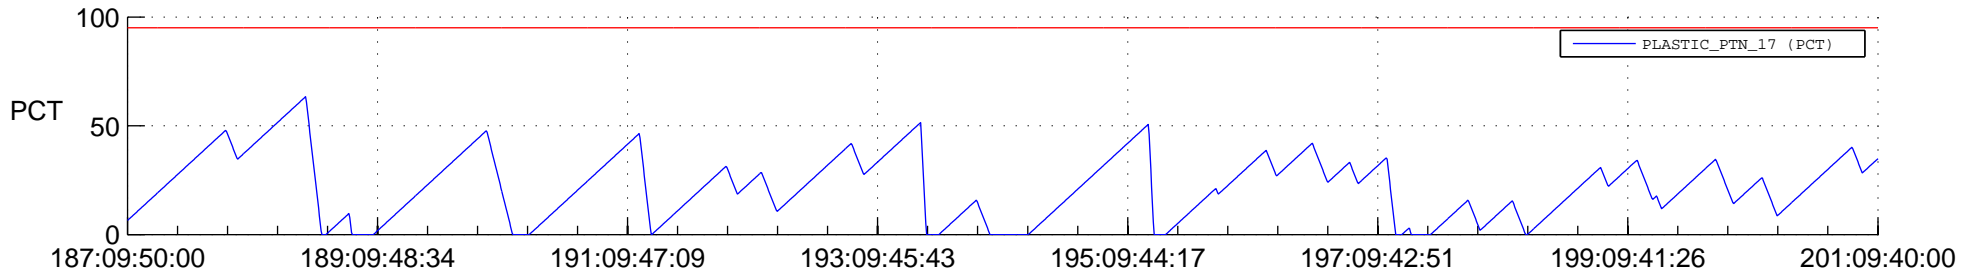

STEREO AHEAD SSR PCT Full Prediction

SWAVES_Percent_Full_Prediction

IMPACT_Percent_Full_Prediction

PLASTIC_Percent_Full_Prediction

Spacecraft_DownLink_Rate

Ground Time (2012:187:09:50:00.000 -2012:201:09:40:00.000)