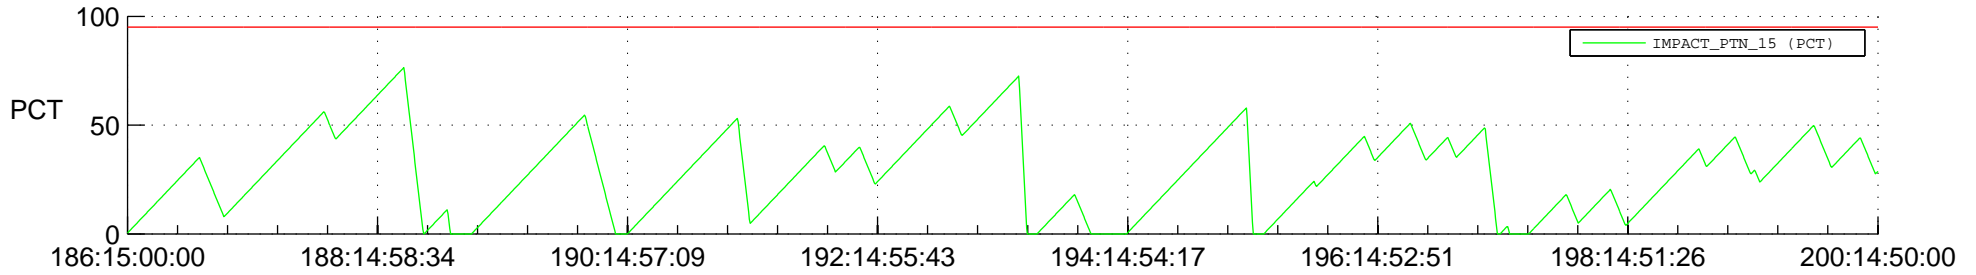

IMPACT_Percent_Full_Prediction