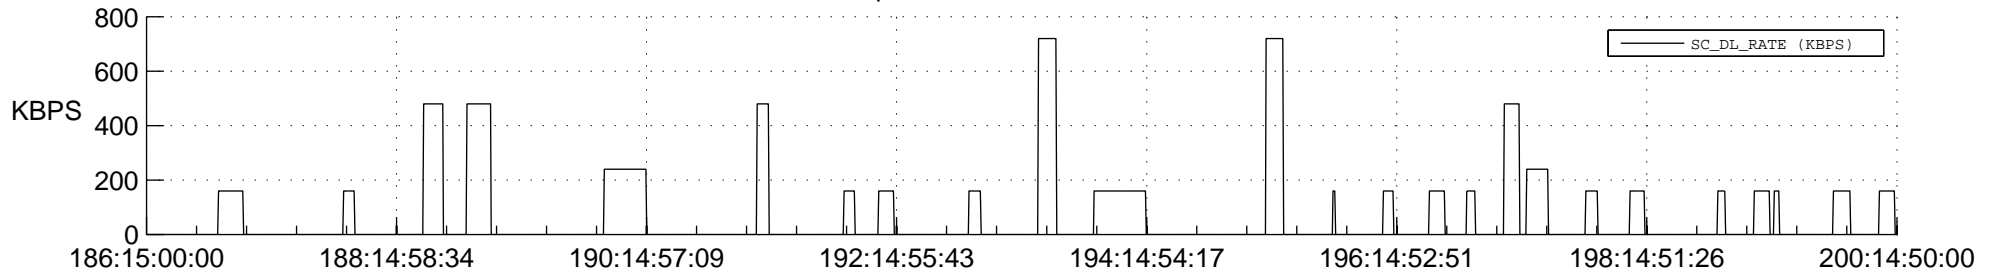

## Spacecraft\_DownLink\_Rate

Ground Time (2012:186:15:00:00.000 -2012:200:14:50:00.000)