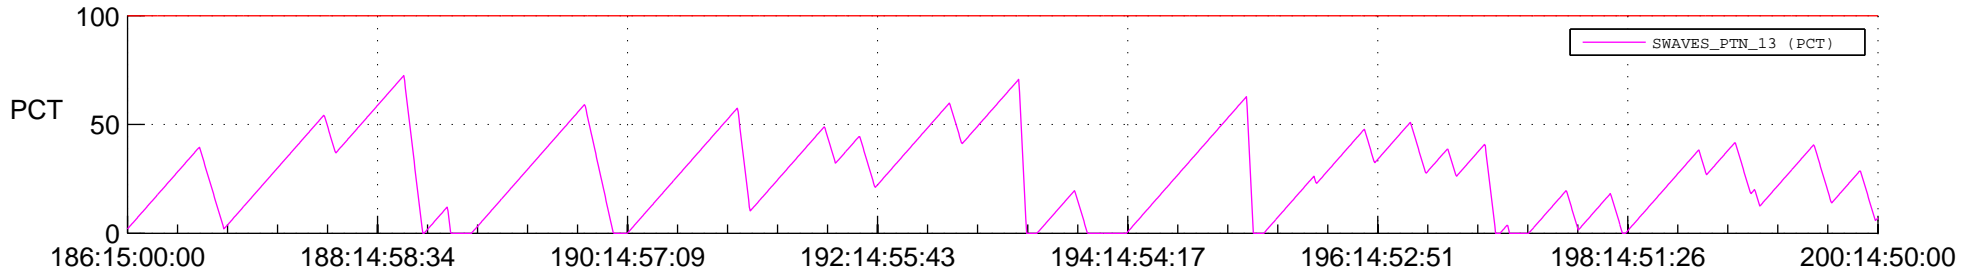

## SWAVES\_Percent\_Full\_Prediction

## Spacecraft\_DownLink\_Rate

Ground Time (2012:186:15:00:00.000 -2012:200:14:50:00.000)