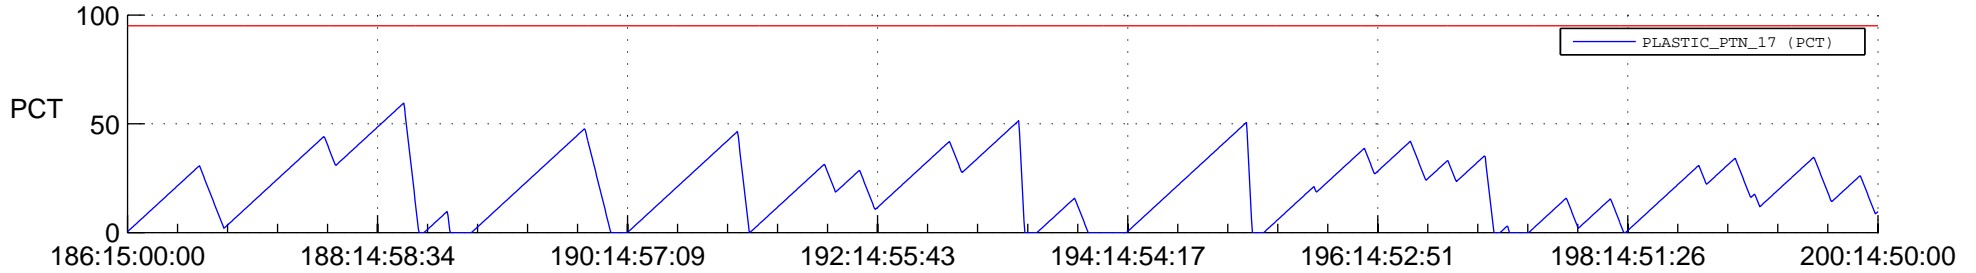

# STEREO AHEAD SSR PCT Full Prediction

## SWAVES\_Percent\_Full\_Prediction

## Spacecraft\_DownLink\_Rate

Ground Time (2012:186:15:00:00.000 -2012:200:14:50:00.000)