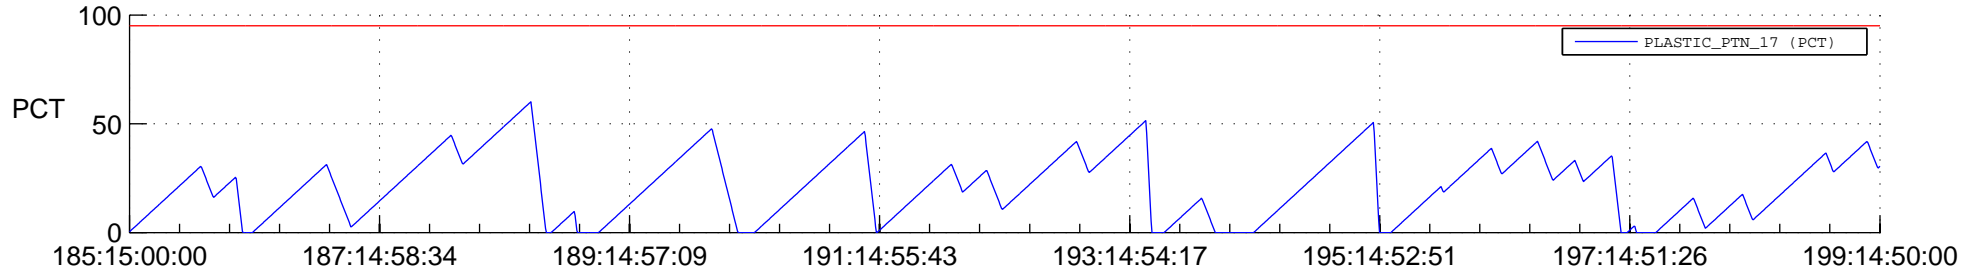

STEREO AHEAD SSR PCT Full Prediction

SWAVES_Percent_Full_Prediction

IMPACT_Percent_Full_Prediction

PLASTIC_Percent_Full_Prediction

Spacecraft_DownLink_Rate