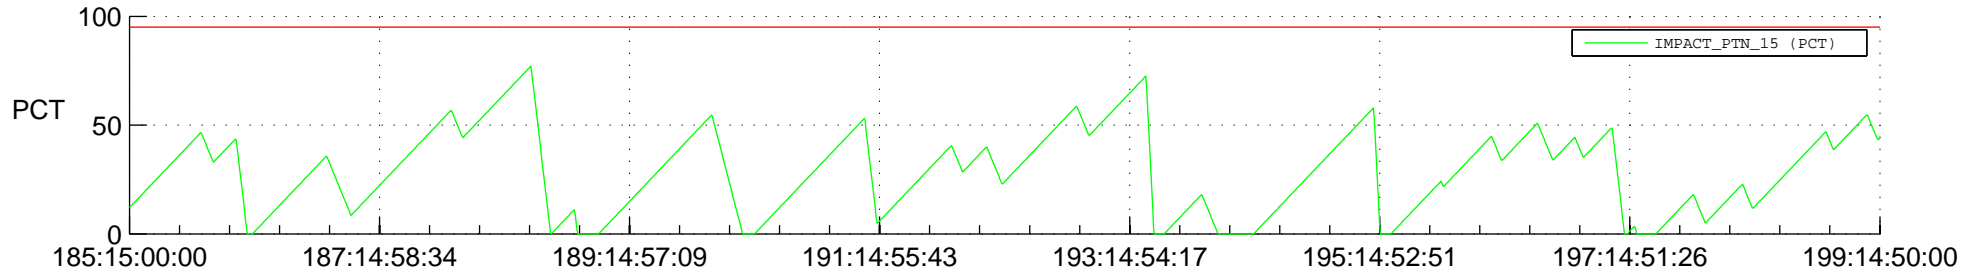

STEREO AHEAD SSR PCT Full Prediction

SWAVES_Percent_Full_Prediction

IMPACT_Percent_Full_Prediction

PLASTIC_Percent_Full_Prediction

Spacecraft_DownLink_Rate