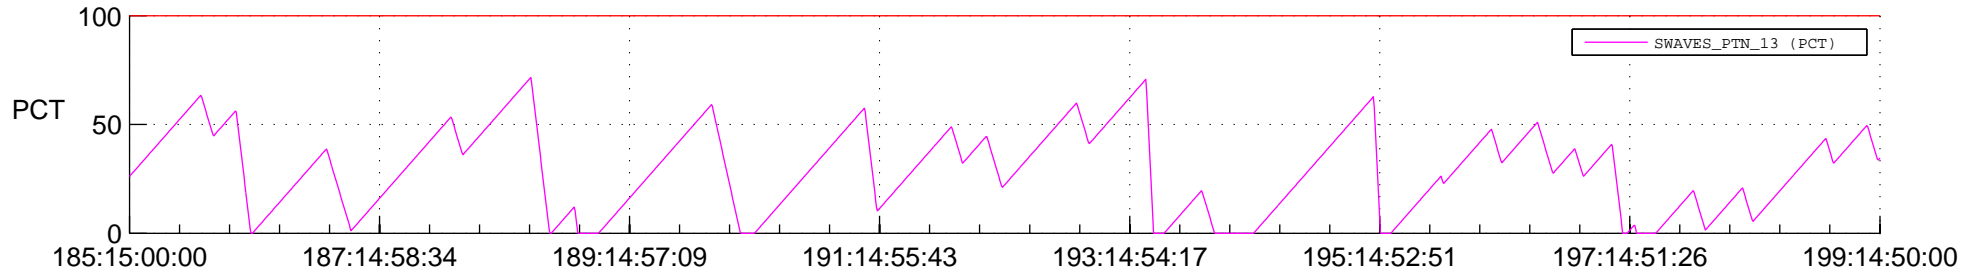

STEREO AHEAD SSR PCT Full Prediction

SWAVES_Percent_Full_Prediction

IMPACT_Percent_Full_Prediction

PLASTIC_Percent_Full_Prediction

Spacecraft_DownLink_Rate