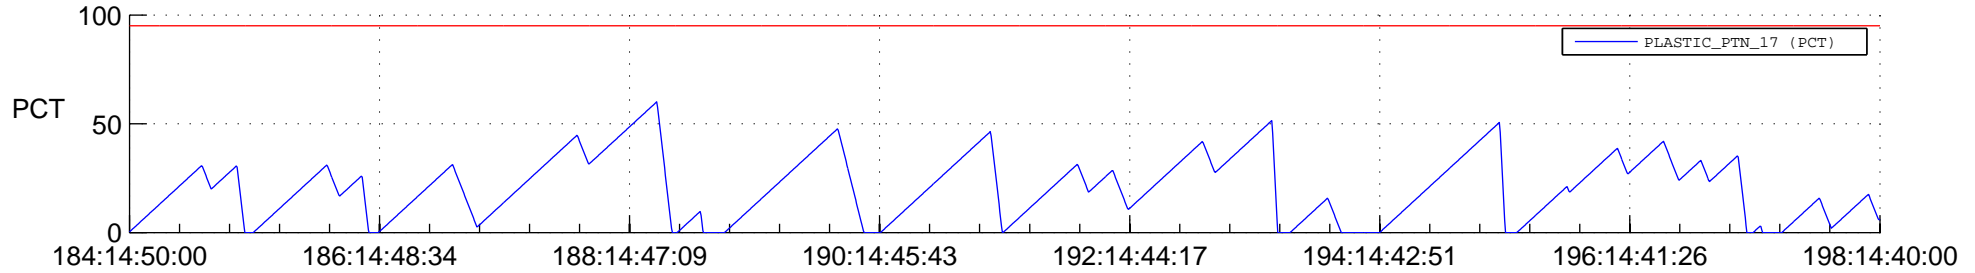

STEREO AHEAD SSR PCT Full Prediction

SWAVES_Percent_Full_Prediction

IMPACT_Percent_Full_Prediction

PLASTIC_Percent_Full_Prediction

Spacecraft_DownLink_Rate