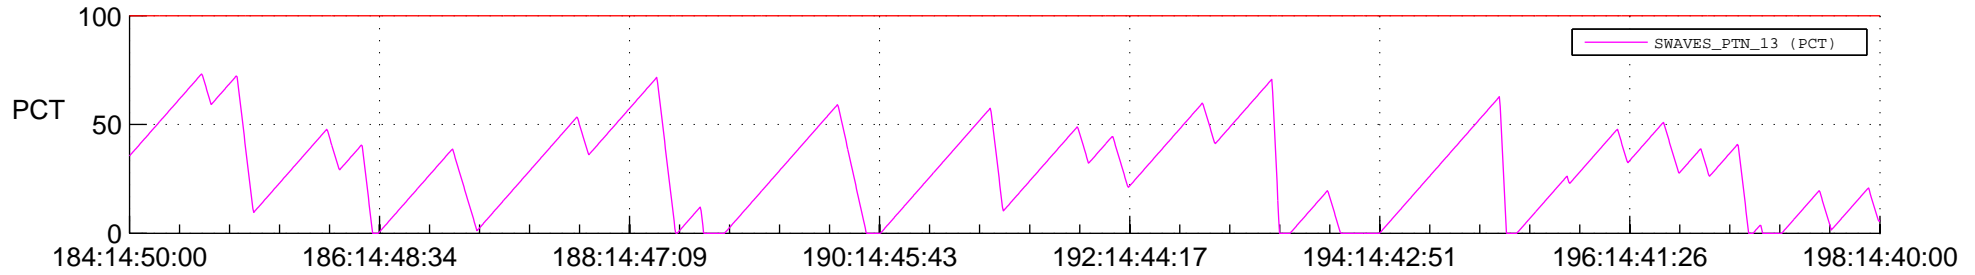

STEREO AHEAD SSR PCT Full Prediction

SWAVES_Percent_Full_Prediction

IMPACT_Percent_Full_Prediction

PLASTIC_Percent_Full_Prediction

Spacecraft_DownLink_Rate