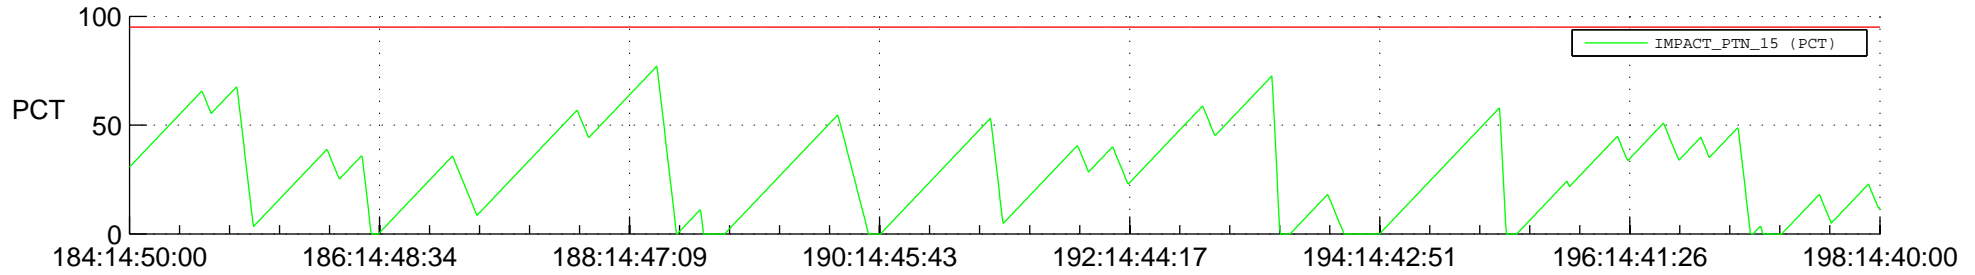

STEREO AHEAD SSR PCT Full Prediction

SWAVES_Percent_Full_Prediction

IMPACT_Percent_Full_Prediction

PLASTIC_Percent_Full_Prediction

Spacecraft_DownLink_Rate