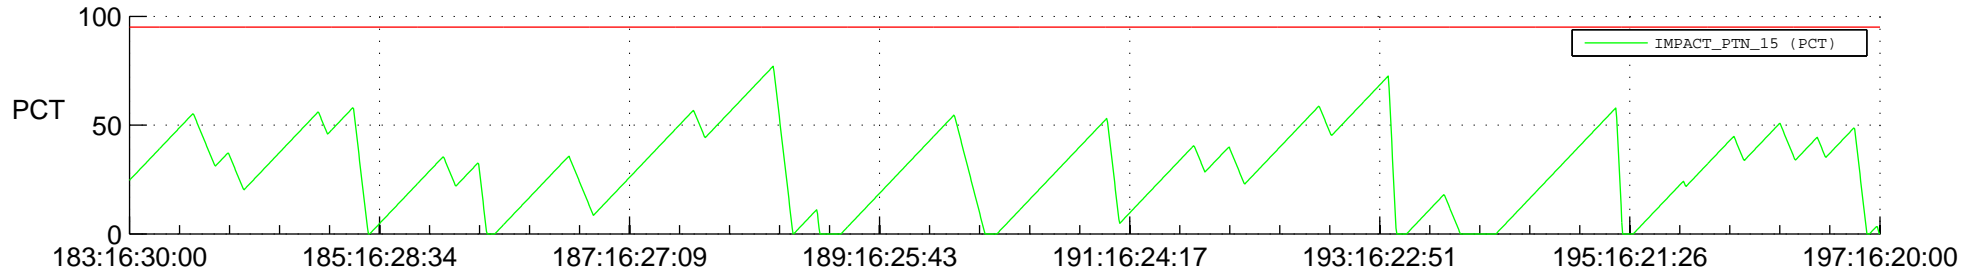

STEREO AHEAD SSR PCT Full Prediction

SWAVES_Percent_Full_Prediction

IMPACT_Percent_Full_Prediction

PLASTIC_Percent_Full_Prediction

Spacecraft_DownLink_Rate