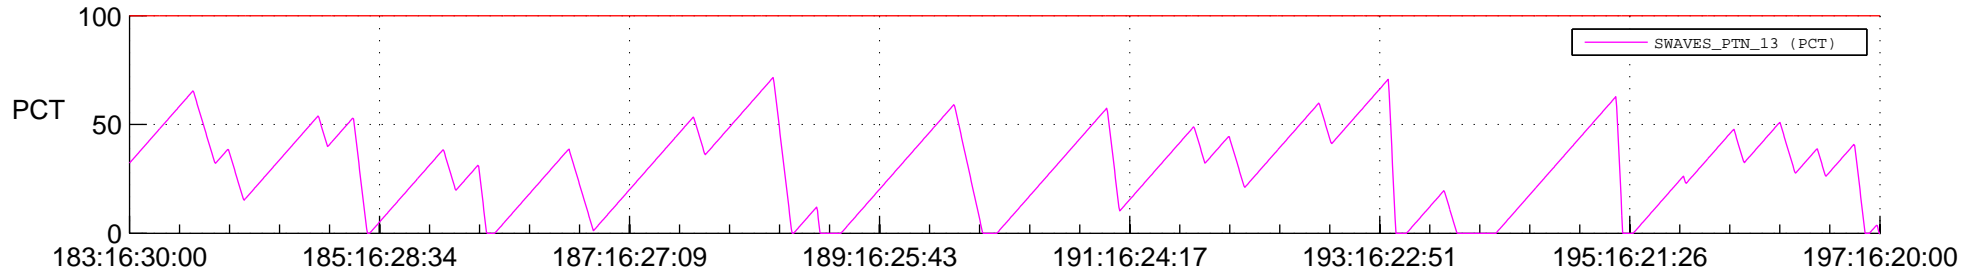

STEREO AHEAD SSR PCT Full Prediction

SWAVES_Percent_Full_Prediction

IMPACT_Percent_Full_Prediction

PLASTIC_Percent_Full_Prediction

Spacecraft_DownLink_Rate