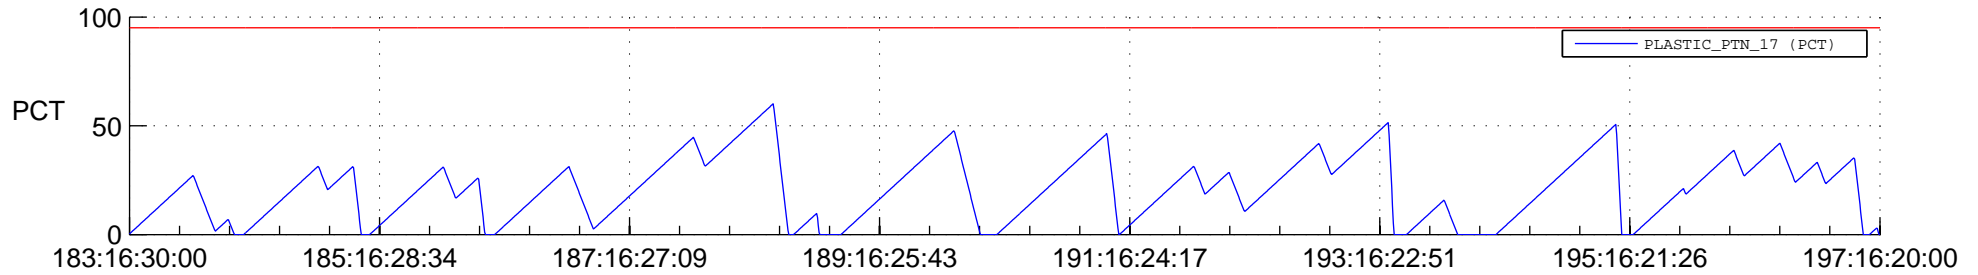

STEREO AHEAD SSR PCT Full Prediction

SWAVES_Percent_Full_Prediction

IMPACT_Percent_Full_Prediction

PLASTIC_Percent_Full_Prediction

Spacecraft_DownLink_Rate