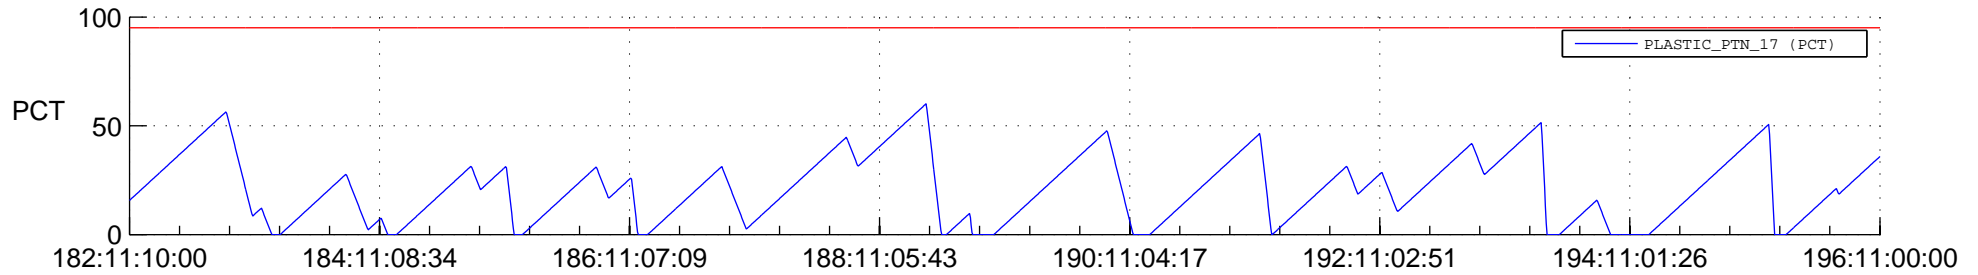

STEREO AHEAD SSR PCT Full Prediction

SWAVES_Percent_Full_Prediction

IMPACT_Percent_Full_Prediction

PLASTIC_Percent_Full_Prediction

Spacecraft_DownLink_Rate