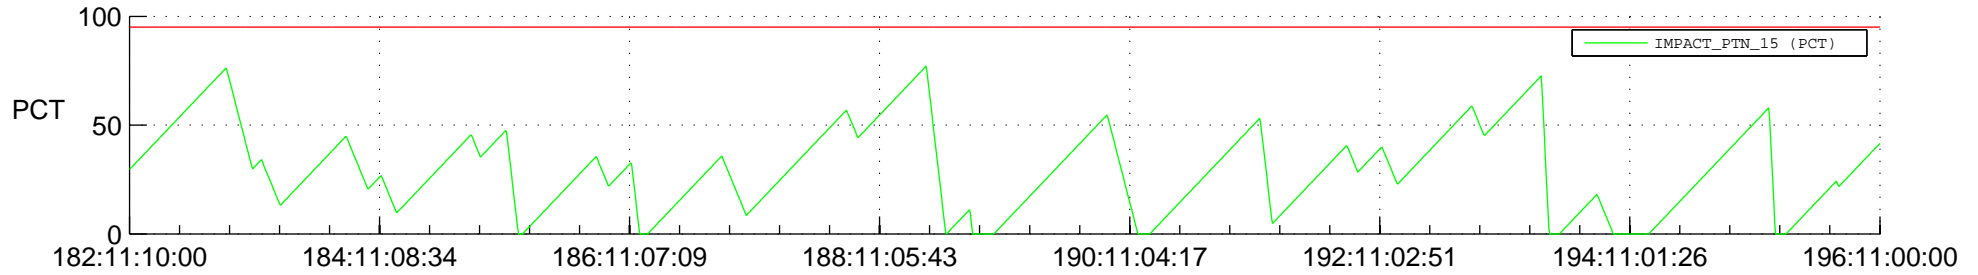

STEREO AHEAD SSR PCT Full Prediction

SWAVES_Percent_Full_Prediction

IMPACT_Percent_Full_Prediction

PLASTIC_Percent_Full_Prediction

Spacecraft_DownLink_Rate