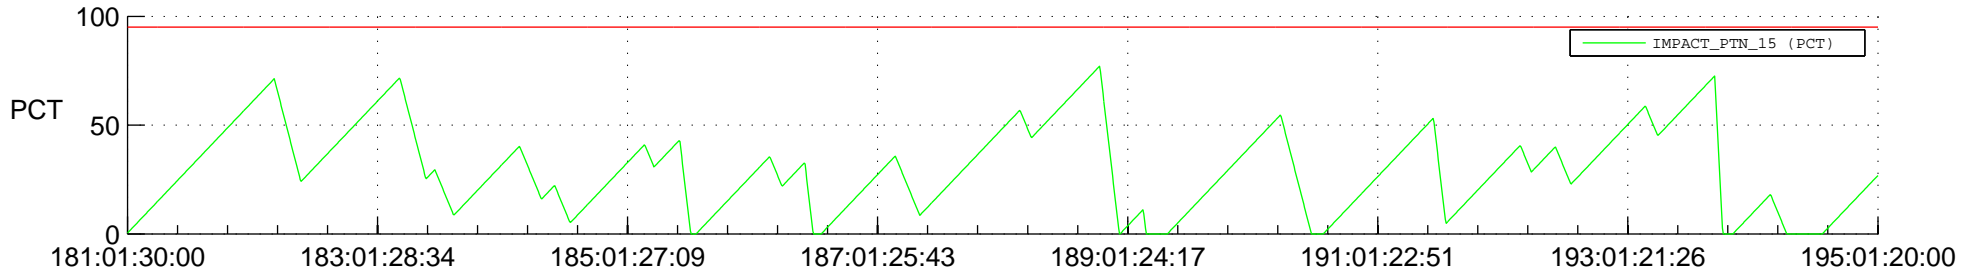

IMPACT_Percent_Full_Prediction