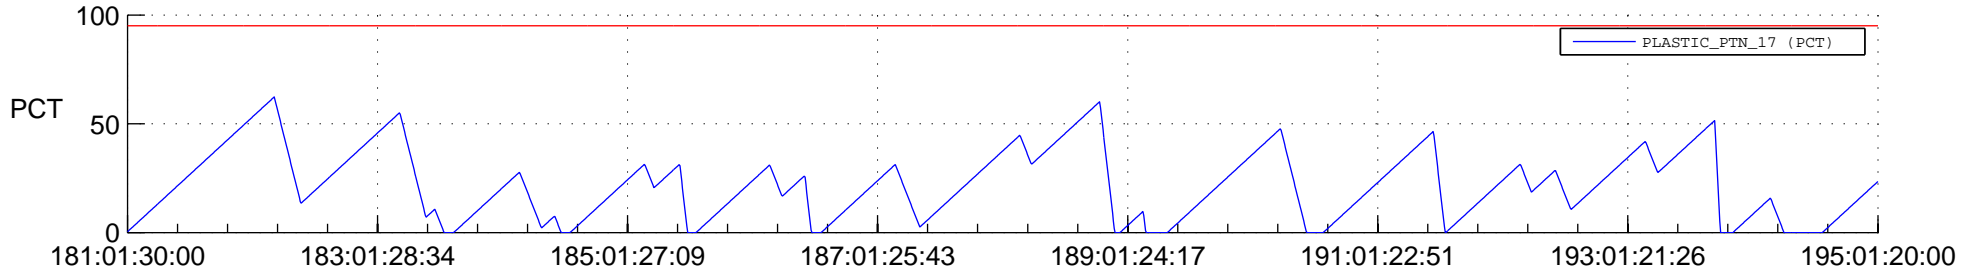

## SWAVES\_Percent\_Full\_Prediction

## Spacecraft\_DownLink\_Rate

Ground Time (2012:181:01:30:00.000 -2012:195:01:20:00.000)