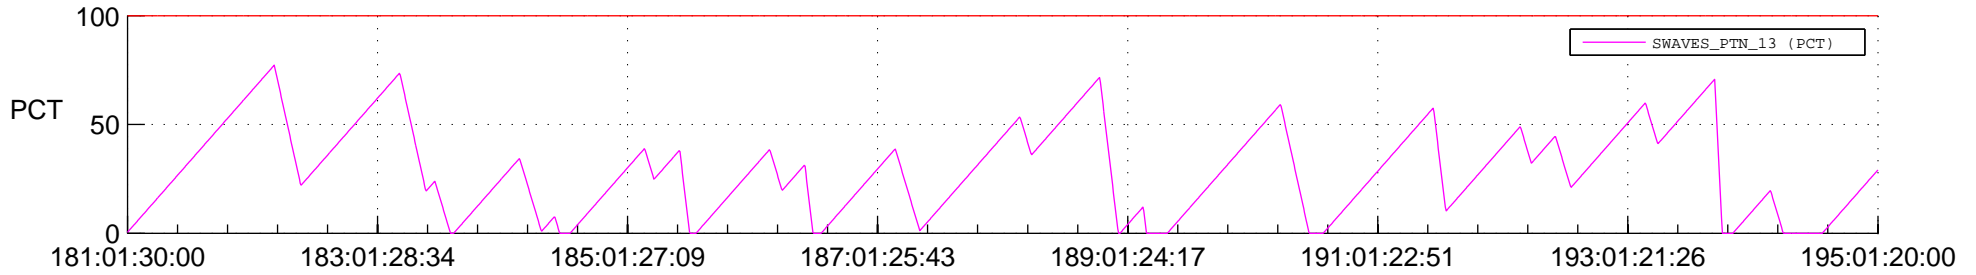

## SWAVES\_Percent\_Full\_Prediction

## Spacecraft\_DownLink\_Rate

Ground Time (2012:181:01:30:00.000 -2012:195:01:20:00.000)