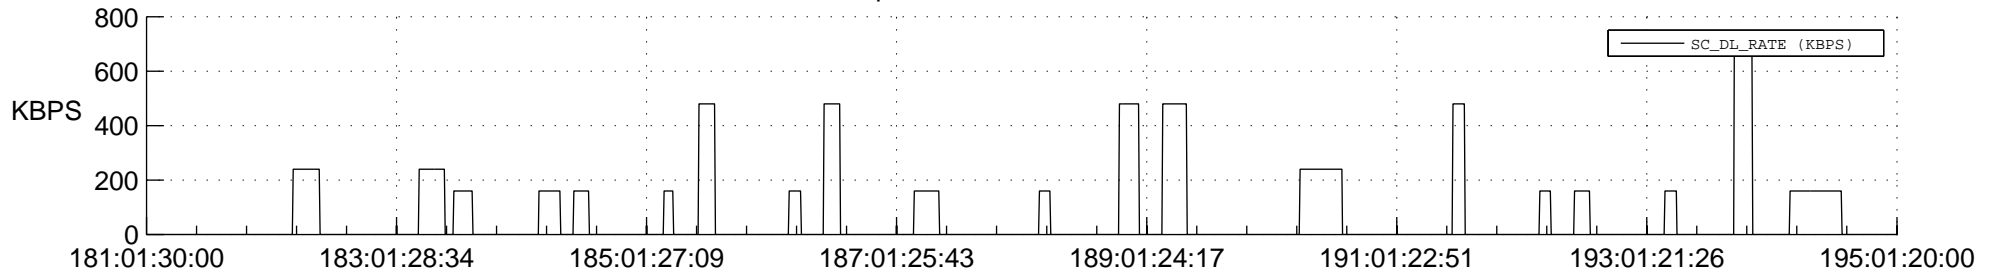

## Spacecraft\_DownLink\_Rate

Ground Time (2012:181:01:30:00.000 -2012:195:01:20:00.000)