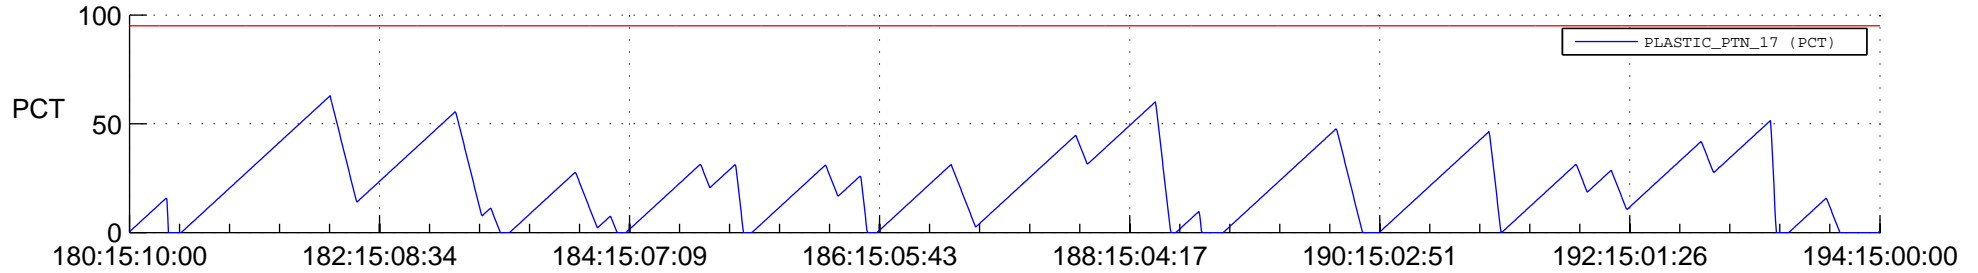

STEREO AHEAD SSR PCT Full Prediction

SWAVES_Percent_Full_Prediction

IMPACT_Percent_Full_Prediction

PLASTIC_Percent_Full_Prediction

Spacecraft_DownLink_Rate

Ground Time (2012:180:15:10:00.000 -2012:194:15:00:00.000)