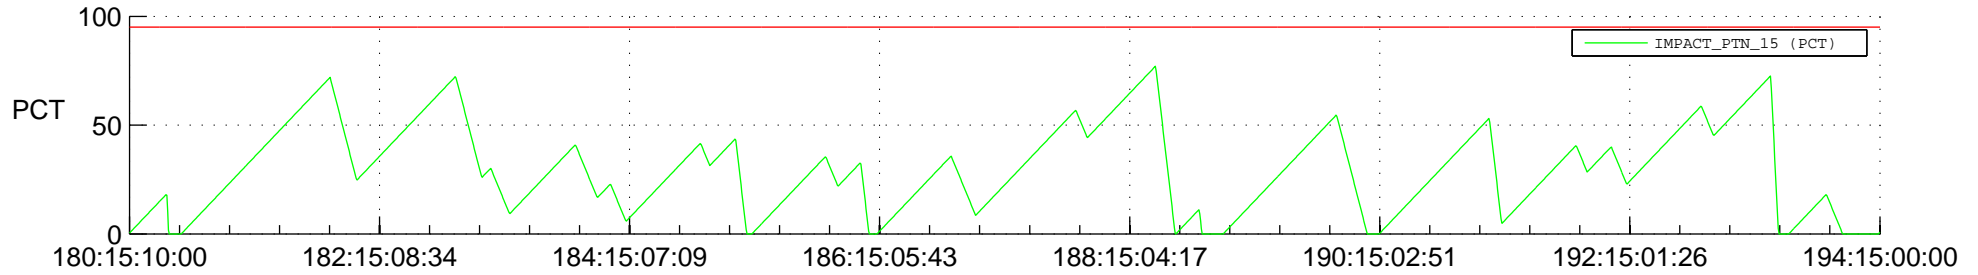

STEREO AHEAD SSR PCT Full Prediction

SWAVES_Percent_Full_Prediction

IMPACT_Percent_Full_Prediction

PLASTIC_Percent_Full_Prediction

Spacecraft_DownLink_Rate

Ground Time (2012:180:15:10:00.000 -2012:194:15:00:00.000)