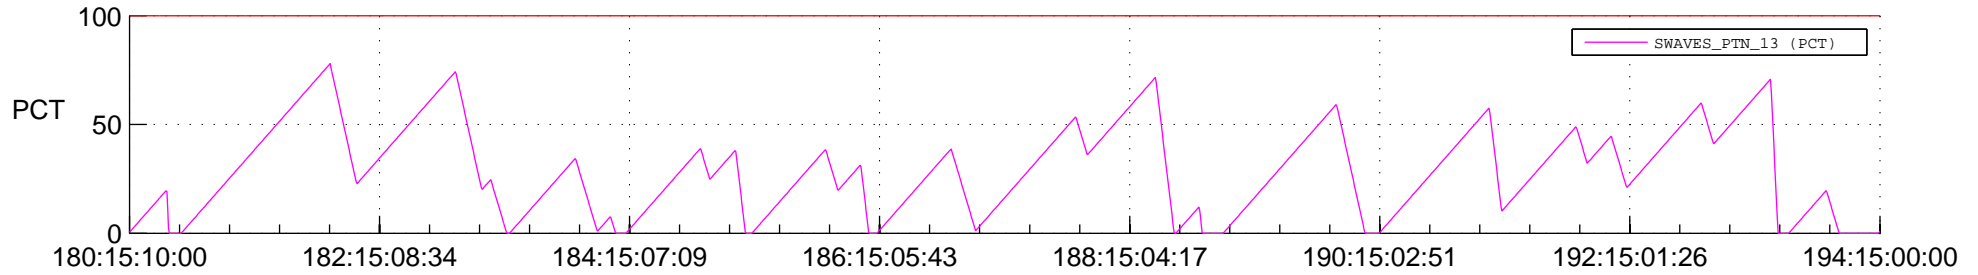

STEREO AHEAD SSR PCT Full Prediction

SWAVES_Percent_Full_Prediction

IMPACT_Percent_Full_Prediction

PLASTIC_Percent_Full_Prediction

Spacecraft_DownLink_Rate

Ground Time (2012:180:15:10:00.000 -2012:194:15:00:00.000)