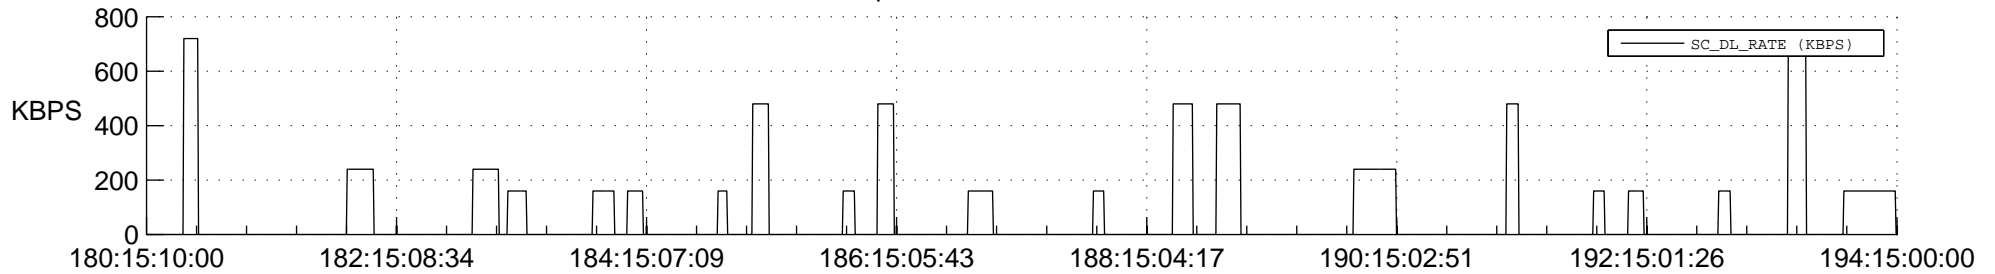

STEREO AHEAD SSR PCT Full Prediction

SWAVES_Percent_Full_Prediction

IMPACT_Percent_Full_Prediction

PLASTIC_Percent_Full_Prediction

Spacecraft_DownLink_Rate

Ground Time (2012:180:15:10:00.000 -2012:194:15:00:00.000)