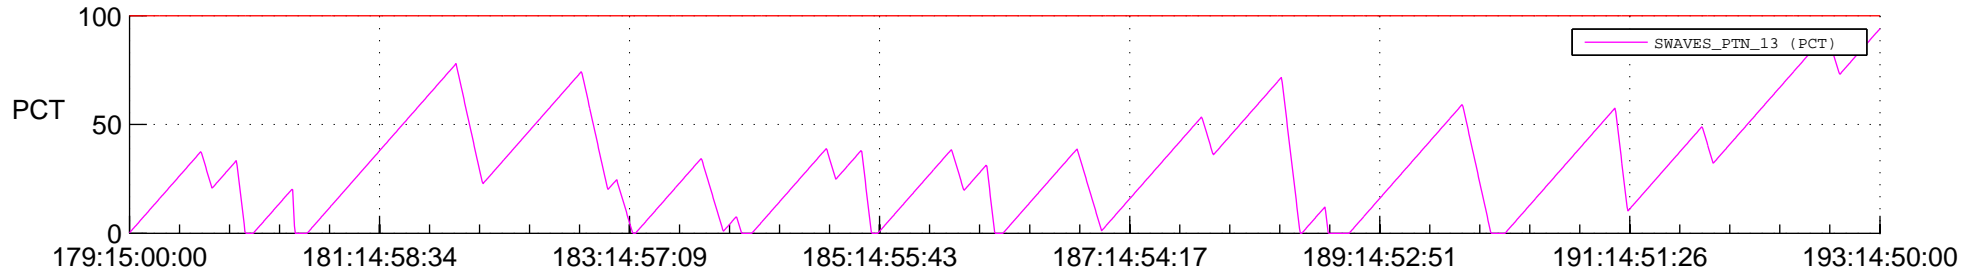

STEREO AHEAD SSR PCT Full Prediction

SWAVES_Percent_Full_Prediction

IMPACT_Percent_Full_Prediction

PLASTIC_Percent_Full_Prediction

Spacecraft_DownLink_Rate

Ground Time (2012:179:15:00:00.000 -2012:193:14:50:00.000)