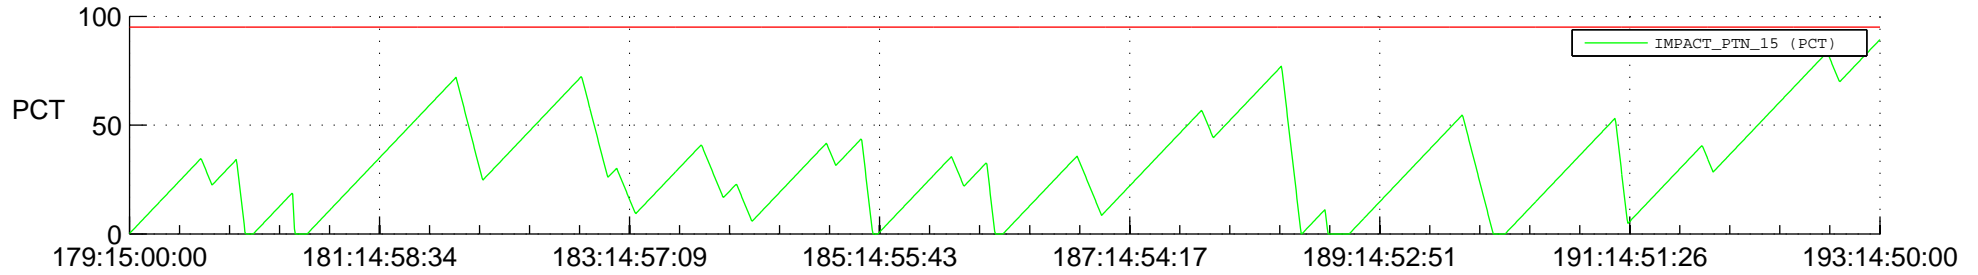

STEREO AHEAD SSR PCT Full Prediction

SWAVES_Percent_Full_Prediction

IMPACT_Percent_Full_Prediction

PLASTIC_Percent_Full_Prediction

Spacecraft_DownLink_Rate

Ground Time (2012:179:15:00:00.000 -2012:193:14:50:00.000)