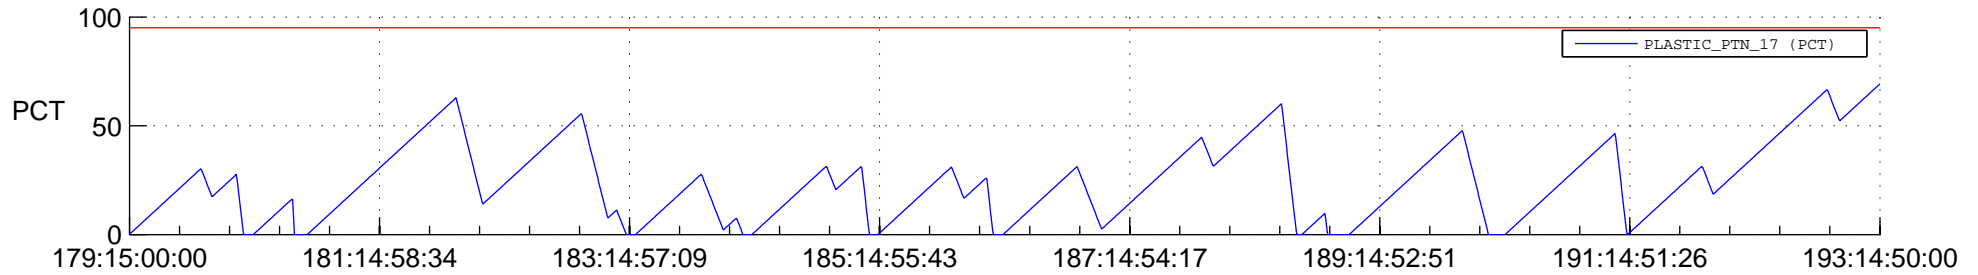

STEREO AHEAD SSR PCT Full Prediction

SWAVES_Percent_Full_Prediction

IMPACT_Percent_Full_Prediction

PLASTIC_Percent_Full_Prediction

Spacecraft_DownLink_Rate

Ground Time (2012:179:15:00:00.000 -2012:193:14:50:00.000)