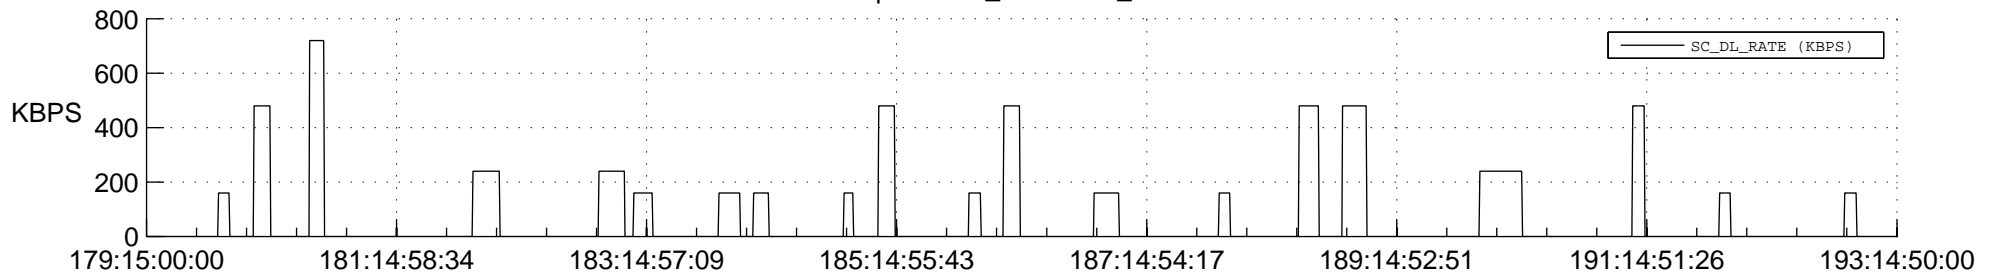

STEREO AHEAD SSR PCT Full Prediction

SWAVES_Percent_Full_Prediction

IMPACT_Percent_Full_Prediction

PLASTIC_Percent_Full_Prediction

Spacecraft_DownLink_Rate

Ground Time (2012:179:15:00:00.000 -2012:193:14:50:00.000)