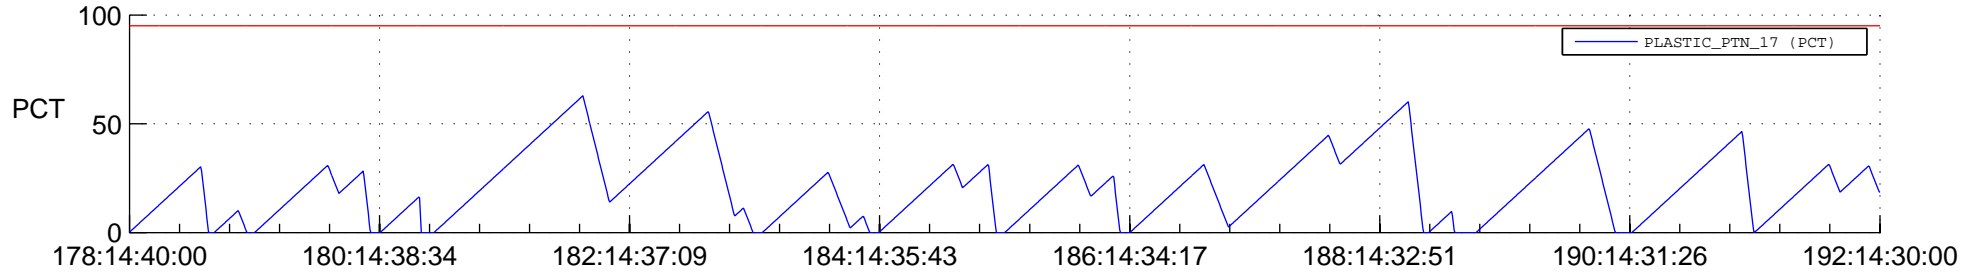

STEREO AHEAD SSR PCT Full Prediction

SWAVES_Percent_Full_Prediction

IMPACT_Percent_Full_Prediction

PLASTIC_Percent_Full_Prediction

Spacecraft_DownLink_Rate