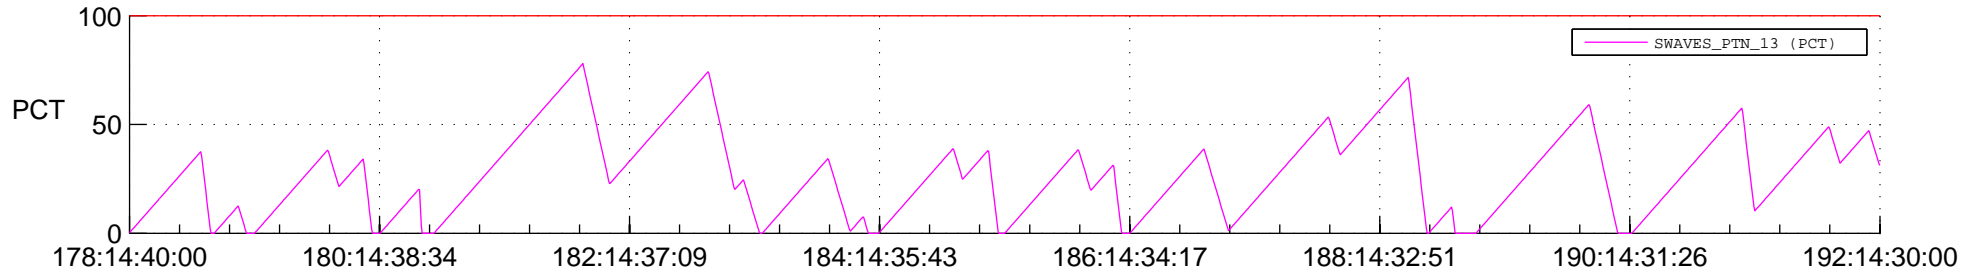

STEREO AHEAD SSR PCT Full Prediction

SWAVES_Percent_Full_Prediction

IMPACT_Percent_Full_Prediction

PLASTIC_Percent_Full_Prediction

Spacecraft_DownLink_Rate