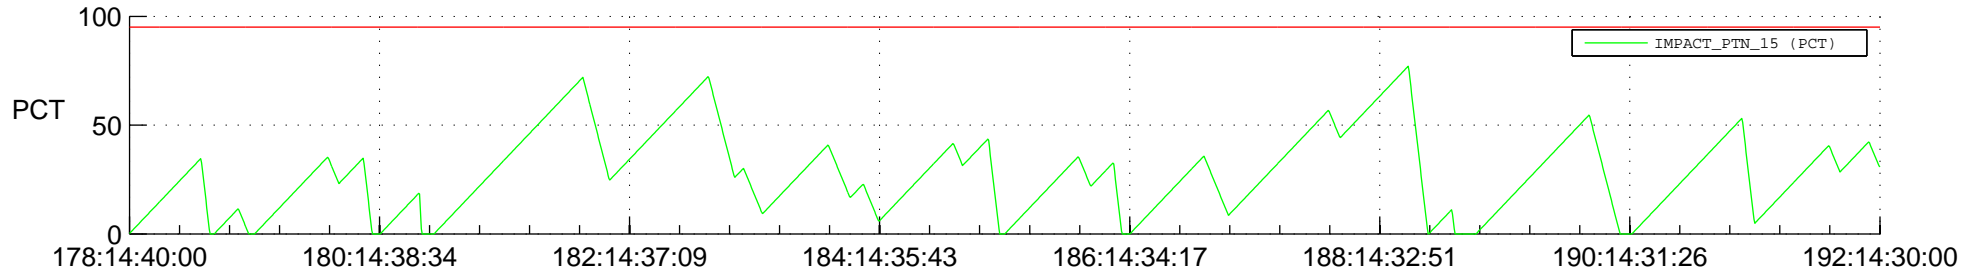

STEREO AHEAD SSR PCT Full Prediction

SWAVES_Percent_Full_Prediction

IMPACT_Percent_Full_Prediction

PLASTIC_Percent_Full_Prediction

Spacecraft_DownLink_Rate