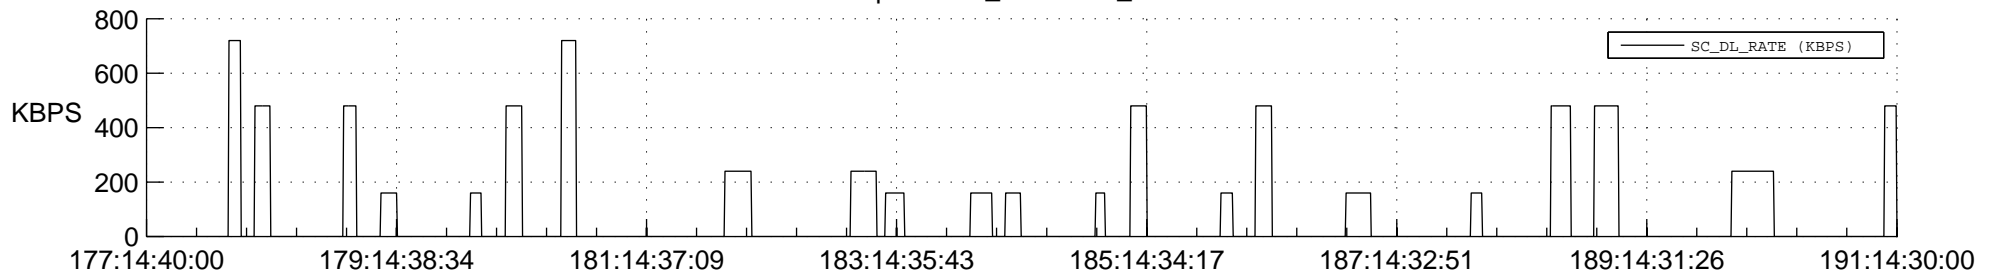

## Spacecraft\_DownLink\_Rate

Ground Time (2012:177:14:40:00.000 -2012:191:14:30:00.000)