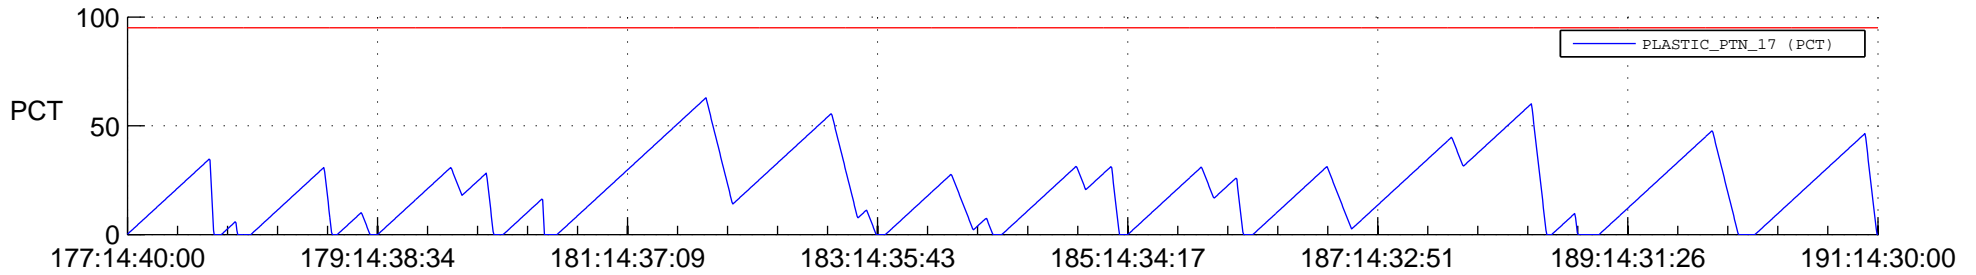

## SWAVES\_Percent\_Full\_Prediction

## Spacecraft\_DownLink\_Rate

Ground Time (2012:177:14:40:00.000 -2012:191:14:30:00.000)