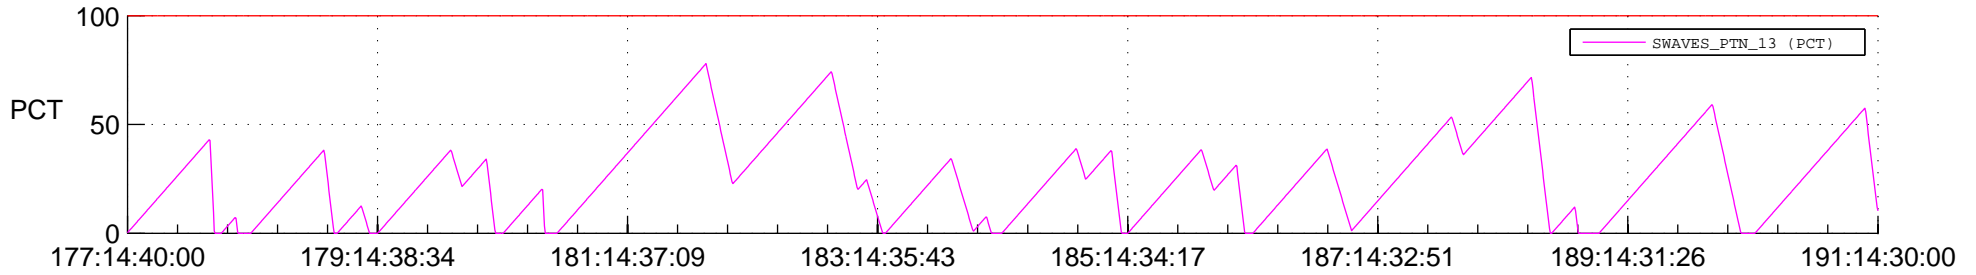

## SWAVES\_Percent\_Full\_Prediction

## Spacecraft\_DownLink\_Rate

Ground Time (2012:177:14:40:00.000 -2012:191:14:30:00.000)