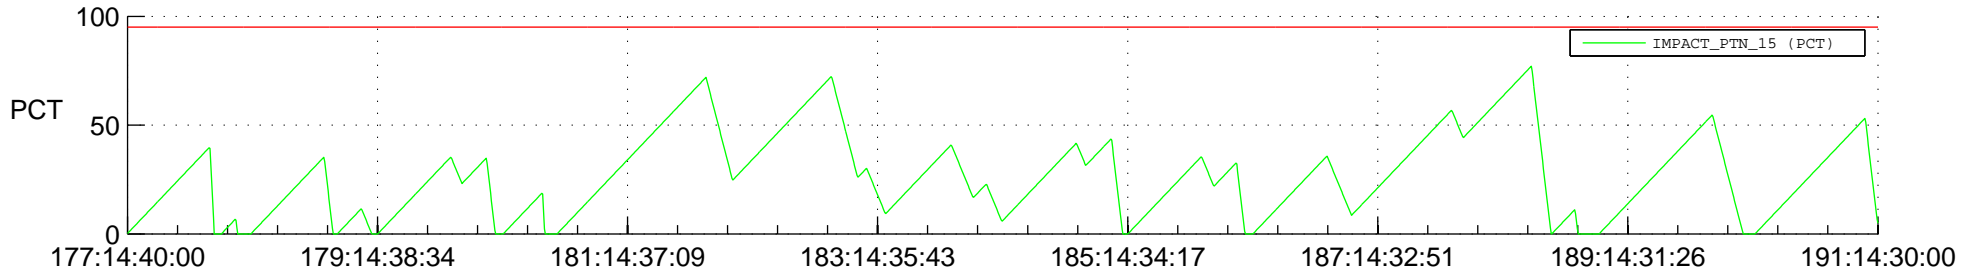

IMPACT_Percent_Full_Prediction