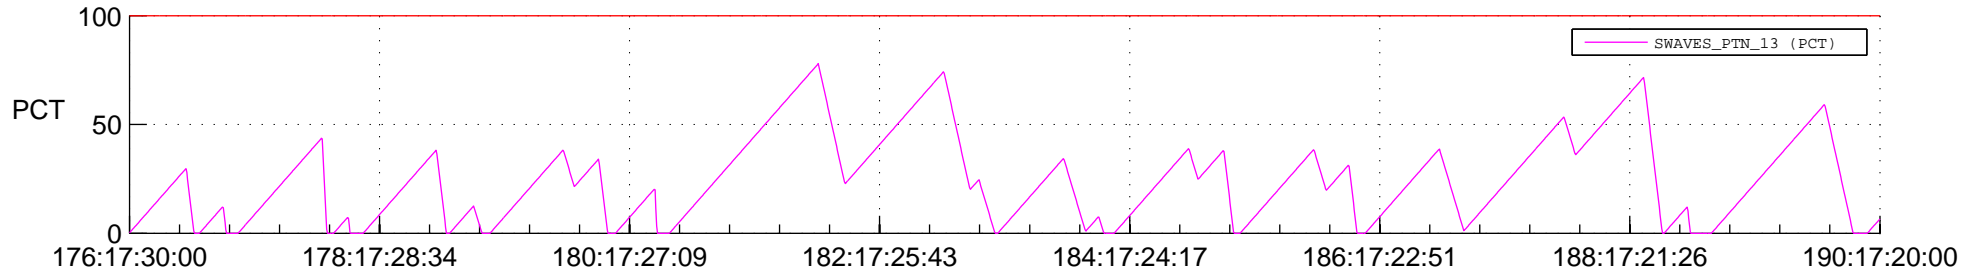

STEREO AHEAD SSR PCT Full Prediction

SWAVES_Percent_Full_Prediction

IMPACT_Percent_Full_Prediction

PLASTIC_Percent_Full_Prediction

Spacecraft_DownLink_Rate