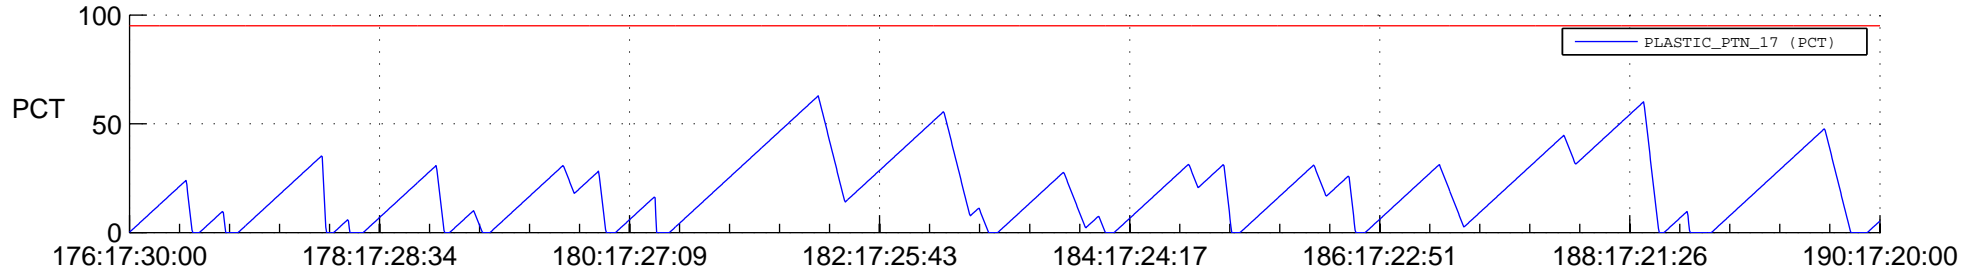

STEREO AHEAD SSR PCT Full Prediction

SWAVES_Percent_Full_Prediction

IMPACT_Percent_Full_Prediction

PLASTIC_Percent_Full_Prediction

Spacecraft_DownLink_Rate