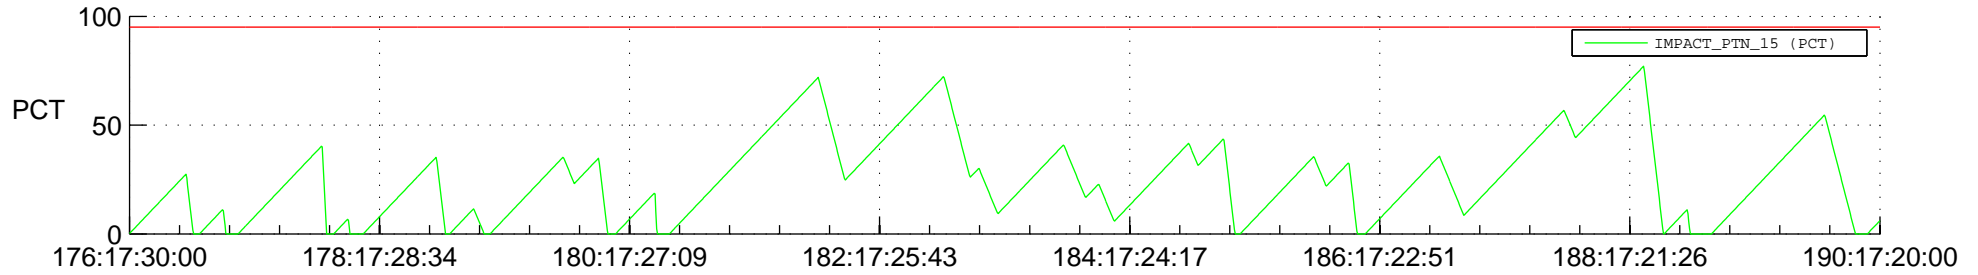

STEREO AHEAD SSR PCT Full Prediction

SWAVES_Percent_Full_Prediction

IMPACT_Percent_Full_Prediction

PLASTIC_Percent_Full_Prediction

Spacecraft_DownLink_Rate