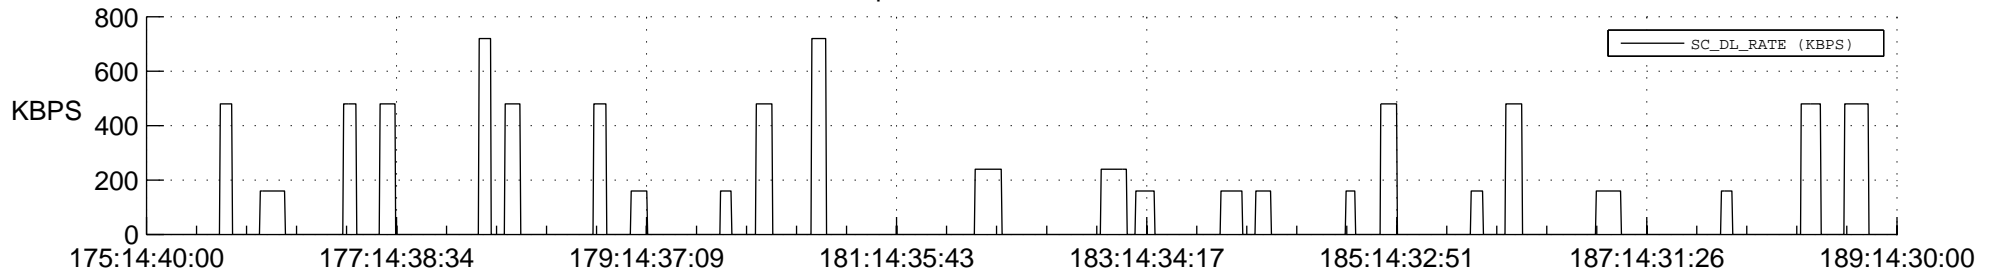

STEREO AHEAD SSR PCT Full Prediction

SWAVES_Percent_Full_Prediction

IMPACT_Percent_Full_Prediction

PLASTIC_Percent_Full_Prediction

Spacecraft_DownLink_Rate

Ground Time (2012:175:14:40:00.000 -2012:189:14:30:00.000)