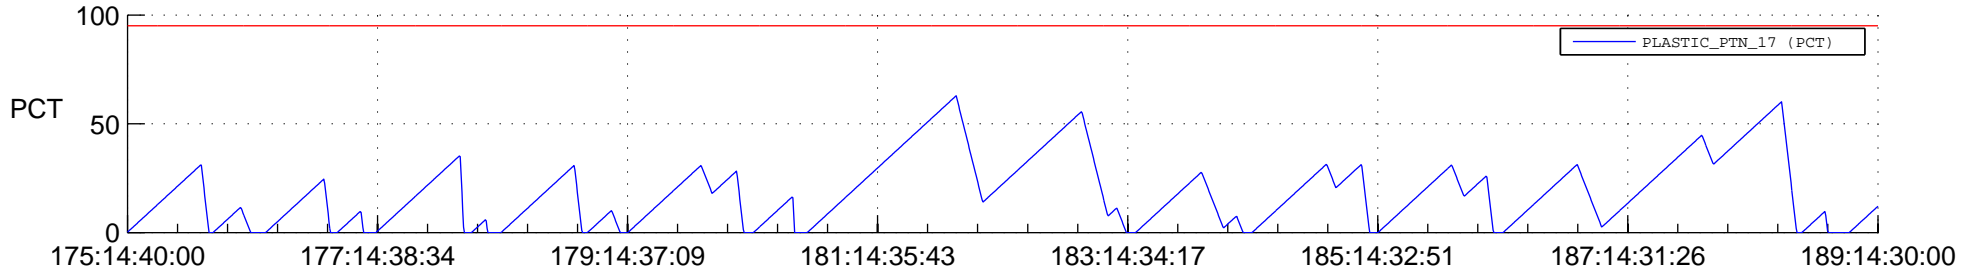

STEREO AHEAD SSR PCT Full Prediction

SWAVES_Percent_Full_Prediction

IMPACT_Percent_Full_Prediction

PLASTIC_Percent_Full_Prediction

Spacecraft_DownLink_Rate

Ground Time (2012:175:14:40:00.000 -2012:189:14:30:00.000)