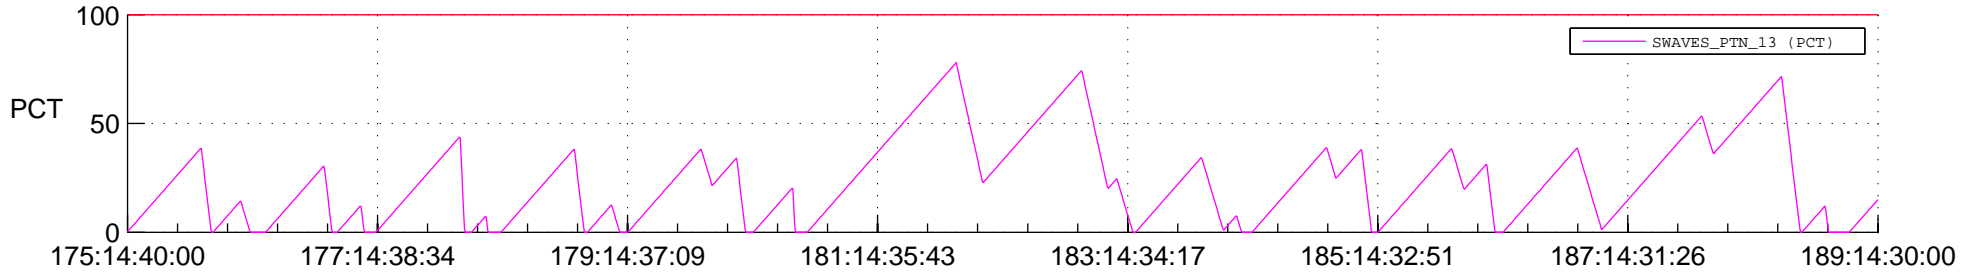

STEREO AHEAD SSR PCT Full Prediction

SWAVES_Percent_Full_Prediction

IMPACT_Percent_Full_Prediction

PLASTIC_Percent_Full_Prediction

Spacecraft_DownLink_Rate

Ground Time (2012:175:14:40:00.000 -2012:189:14:30:00.000)