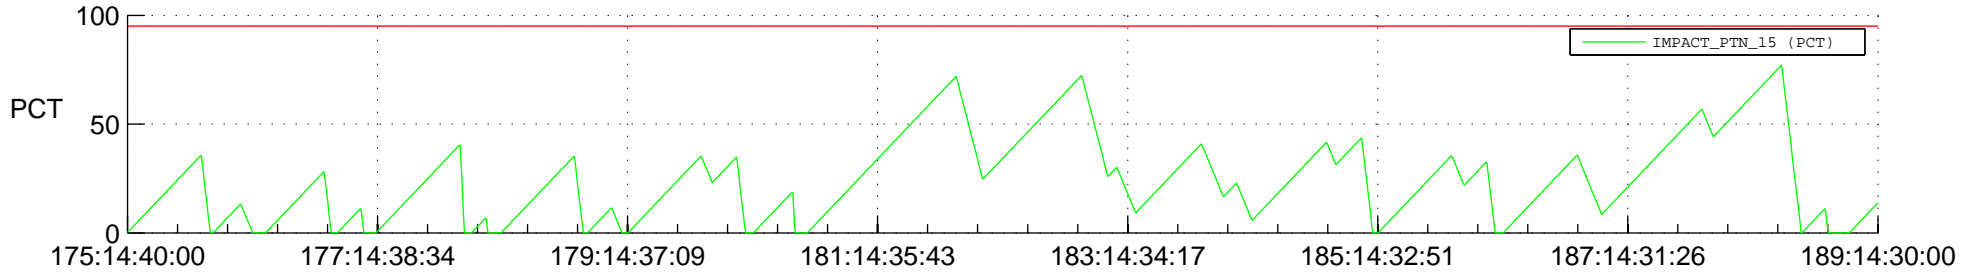

STEREO AHEAD SSR PCT Full Prediction

SWAVES_Percent_Full_Prediction

IMPACT_Percent_Full_Prediction

PLASTIC_Percent_Full_Prediction

Spacecraft_DownLink_Rate

Ground Time (2012:175:14:40:00.000 -2012:189:14:30:00.000)