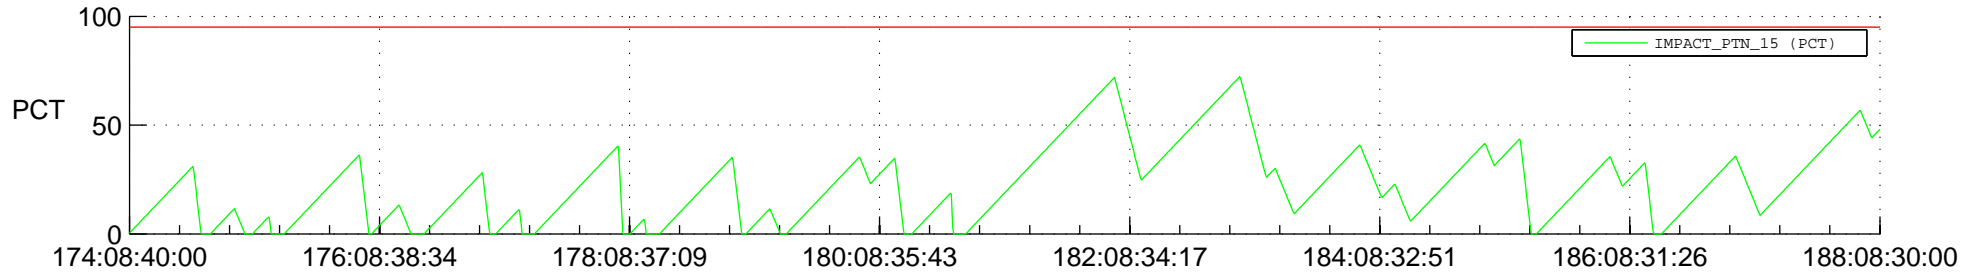

STEREO AHEAD SSR PCT Full Prediction

SWAVES_Percent_Full_Prediction

IMPACT_Percent_Full_Prediction

PLASTIC_Percent_Full_Prediction

Spacecraft_DownLink_Rate

Ground Time (2012:174:08:40:00.000 -2012:188:08:30:00.000)