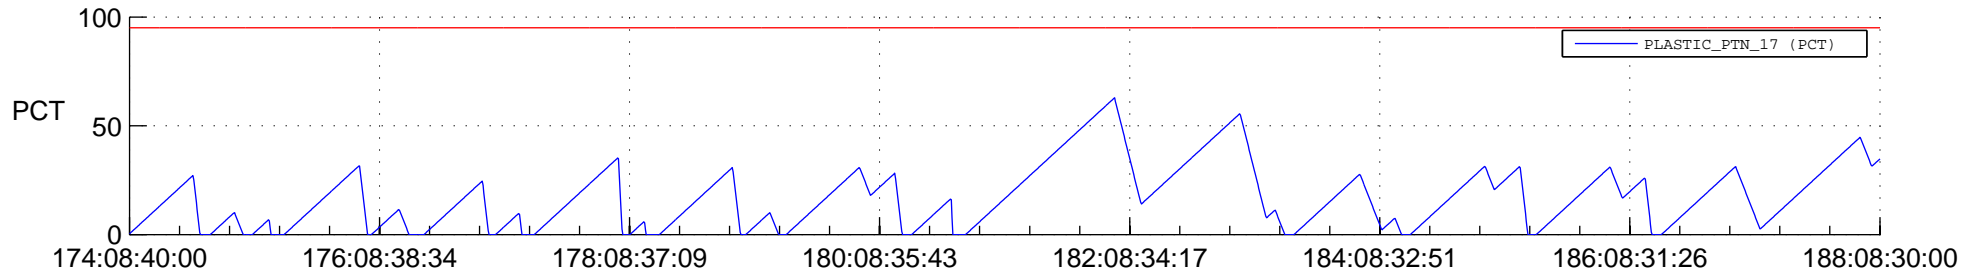

STEREO AHEAD SSR PCT Full Prediction

SWAVES_Percent_Full_Prediction

IMPACT_Percent_Full_Prediction

PLASTIC_Percent_Full_Prediction

Spacecraft_DownLink_Rate

Ground Time (2012:174:08:40:00.000 -2012:188:08:30:00.000)