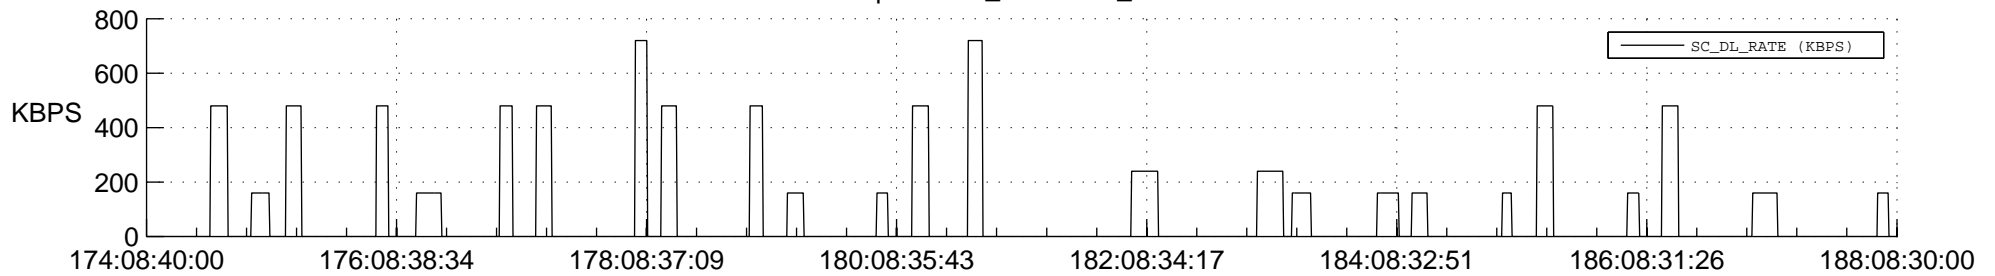

STEREO AHEAD SSR PCT Full Prediction

SWAVES_Percent_Full_Prediction

IMPACT_Percent_Full_Prediction

PLASTIC_Percent_Full_Prediction

Spacecraft_DownLink_Rate

Ground Time (2012:174:08:40:00.000 -2012:188:08:30:00.000)