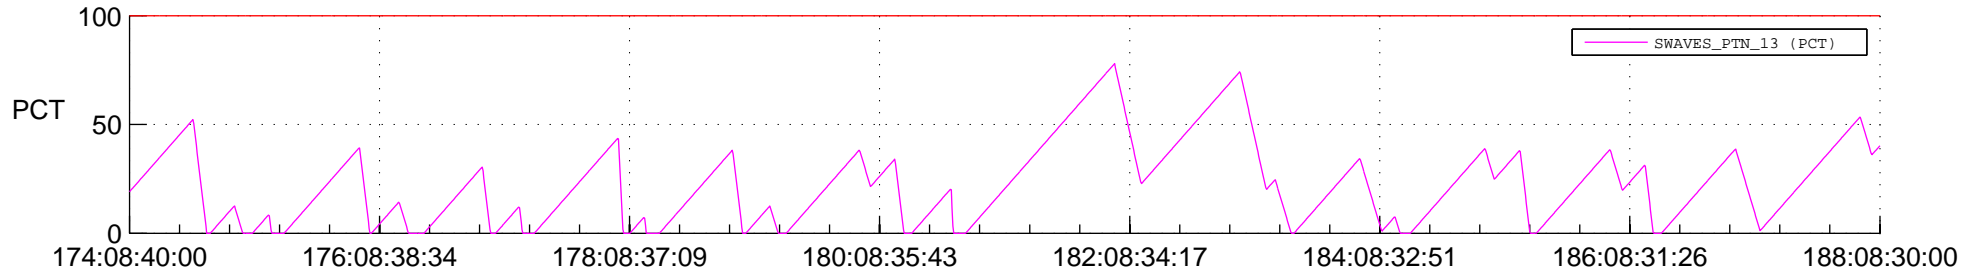

STEREO AHEAD SSR PCT Full Prediction

SWAVES_Percent_Full_Prediction

IMPACT_Percent_Full_Prediction

PLASTIC_Percent_Full_Prediction

Spacecraft_DownLink_Rate

Ground Time (2012:174:08:40:00.000 -2012:188:08:30:00.000)