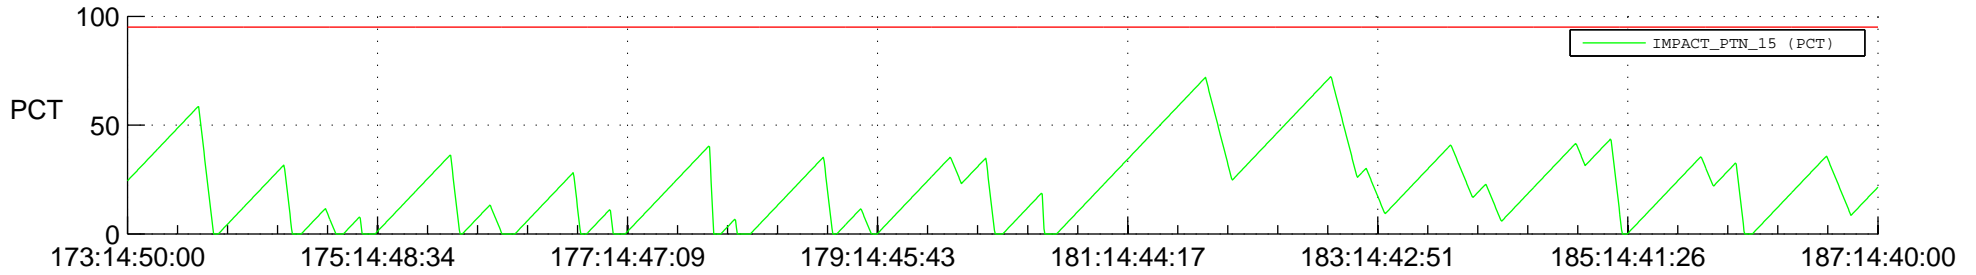

STEREO AHEAD SSR PCT Full Prediction

SWAVES_Percent_Full_Prediction

IMPACT_Percent_Full_Prediction

PLASTIC_Percent_Full_Prediction

Spacecraft_DownLink_Rate

Ground Time (2012:173:14:50:00.000 -2012:187:14:40:00.000)