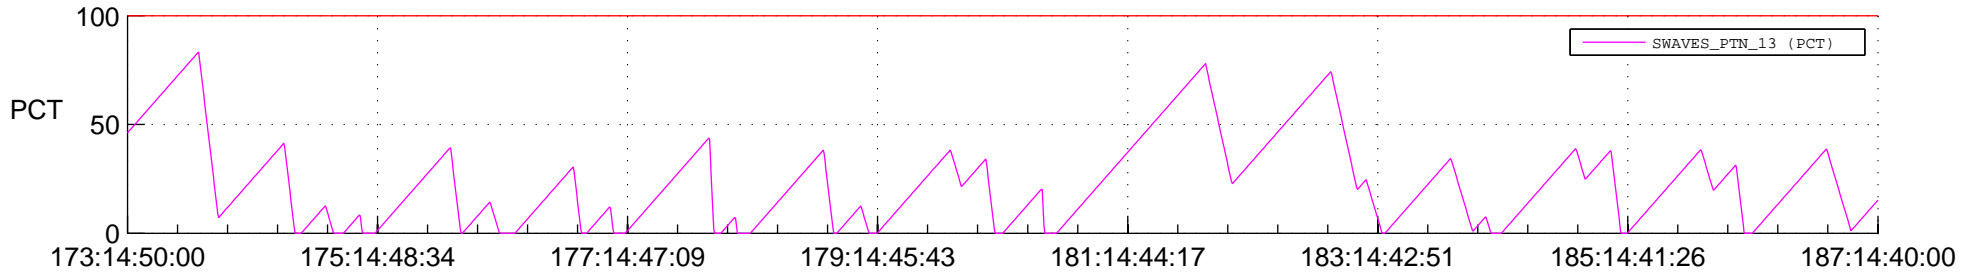

STEREO AHEAD SSR PCT Full Prediction

SWAVES_Percent_Full_Prediction

IMPACT_Percent_Full_Prediction

PLASTIC_Percent_Full_Prediction

Spacecraft_DownLink_Rate

Ground Time (2012:173:14:50:00.000 -2012:187:14:40:00.000)