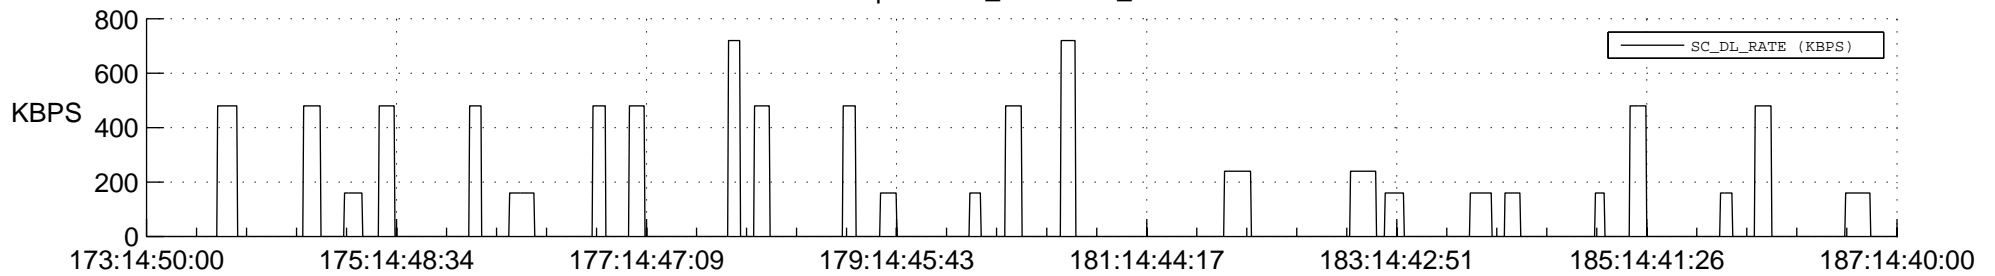

STEREO AHEAD SSR PCT Full Prediction

SWAVES_Percent_Full_Prediction

IMPACT_Percent_Full_Prediction

PLASTIC_Percent_Full_Prediction

Spacecraft_DownLink_Rate

Ground Time (2012:173:14:50:00.000 -2012:187:14:40:00.000)