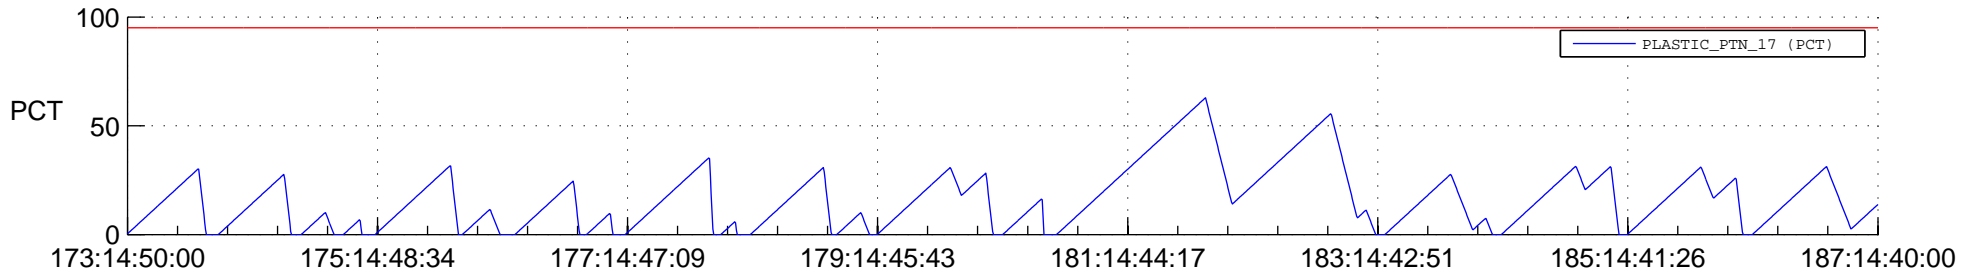

STEREO AHEAD SSR PCT Full Prediction

SWAVES_Percent_Full_Prediction

IMPACT_Percent_Full_Prediction

PLASTIC_Percent_Full_Prediction

Spacecraft_DownLink_Rate

Ground Time (2012:173:14:50:00.000 -2012:187:14:40:00.000)