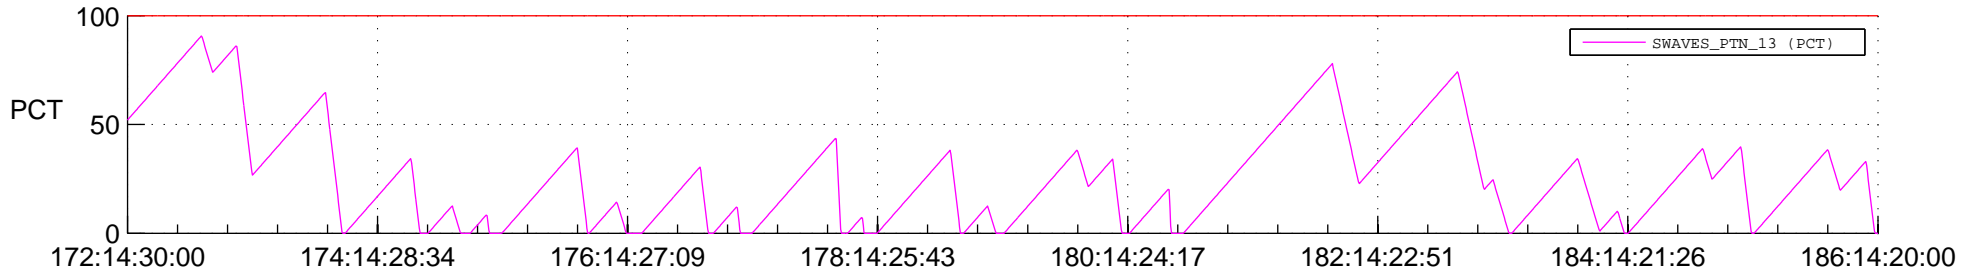

STEREO AHEAD SSR PCT Full Prediction

SWAVES_Percent_Full_Prediction

IMPACT_Percent_Full_Prediction

PLASTIC_Percent_Full_Prediction

Spacecraft_DownLink_Rate

Ground Time (2012:172:14:30:00.000 -2012:186:14:20:00.000)