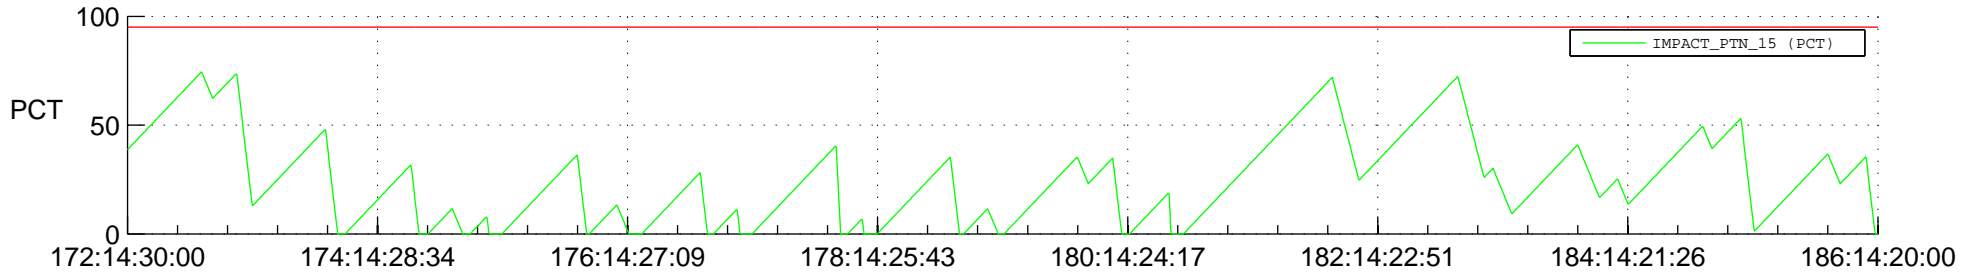

STEREO AHEAD SSR PCT Full Prediction

SWAVES_Percent_Full_Prediction

IMPACT_Percent_Full_Prediction

PLASTIC_Percent_Full_Prediction

Spacecraft_DownLink_Rate

Ground Time (2012:172:14:30:00.000 -2012:186:14:20:00.000)