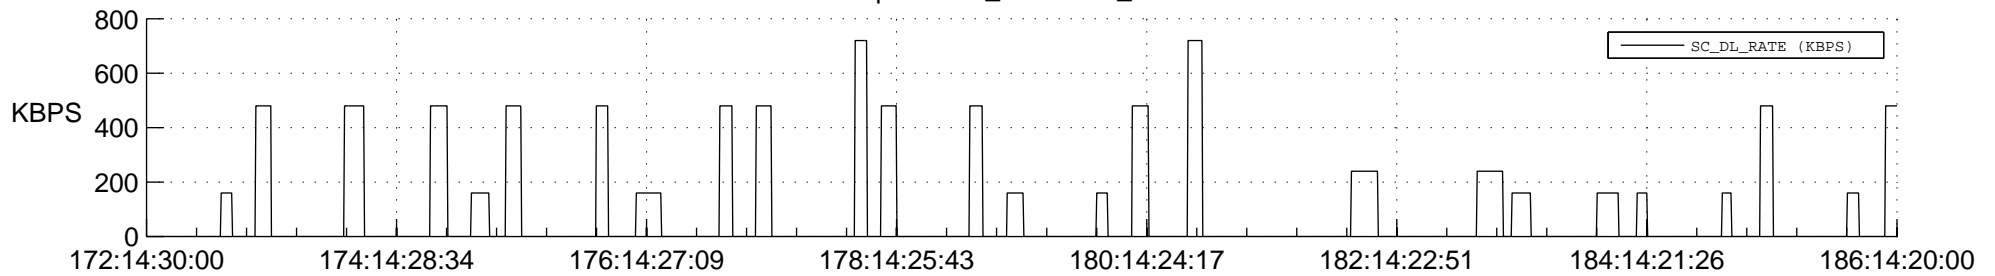

STEREO AHEAD SSR PCT Full Prediction

SWAVES_Percent_Full_Prediction

IMPACT_Percent_Full_Prediction

PLASTIC_Percent_Full_Prediction

Spacecraft_DownLink_Rate

Ground Time (2012:172:14:30:00.000 -2012:186:14:20:00.000)