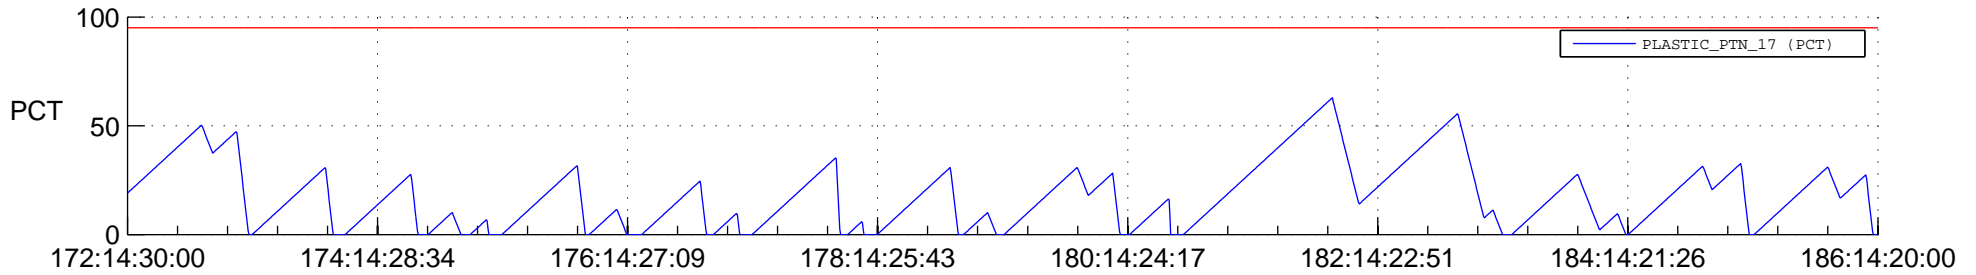

STEREO AHEAD SSR PCT Full Prediction

SWAVES_Percent_Full_Prediction

IMPACT_Percent_Full_Prediction

PLASTIC_Percent_Full_Prediction

Spacecraft_DownLink_Rate

Ground Time (2012:172:14:30:00.000 -2012:186:14:20:00.000)