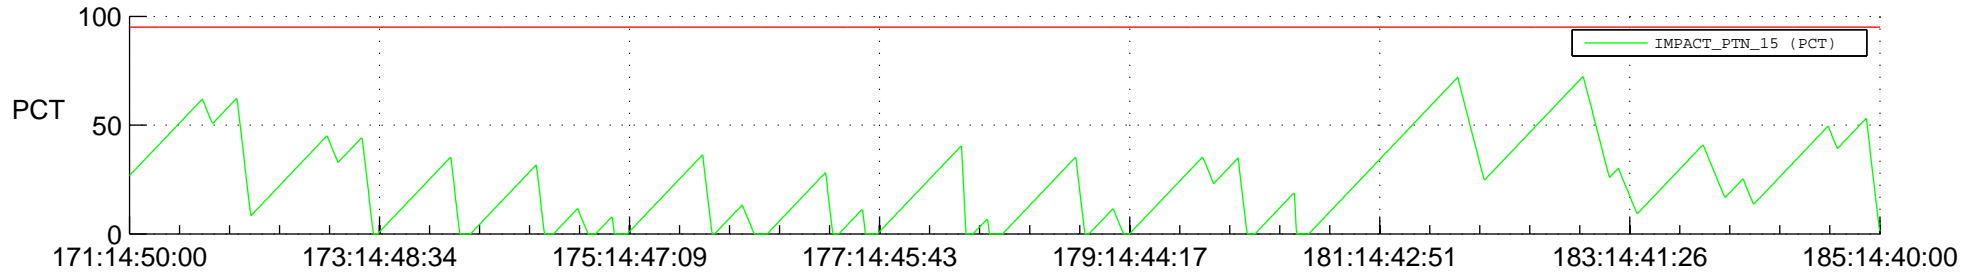

STEREO AHEAD SSR PCT Full Prediction

SWAVES_Percent_Full_Prediction

IMPACT_Percent_Full_Prediction

PLASTIC_Percent_Full_Prediction

Spacecraft_DownLink_Rate