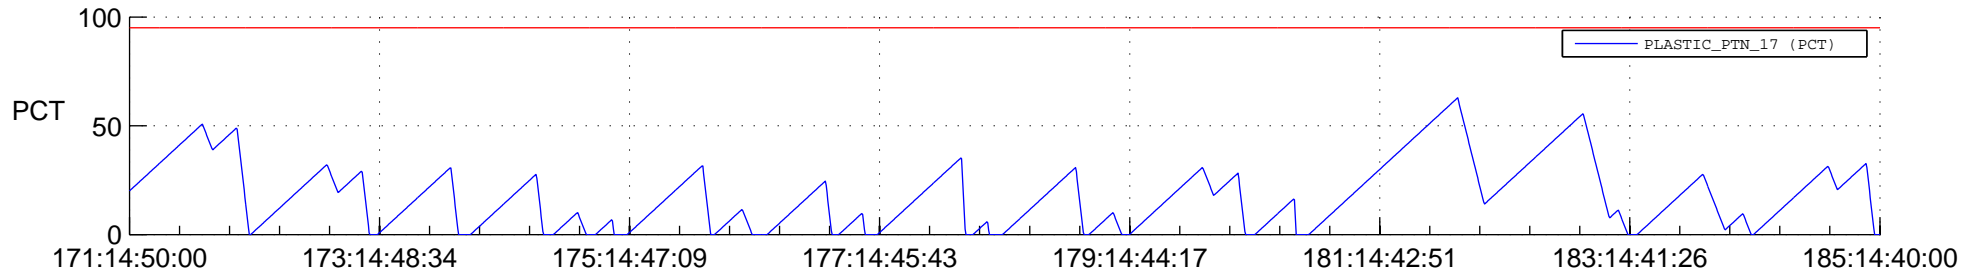

STEREO AHEAD SSR PCT Full Prediction

SWAVES_Percent_Full_Prediction

IMPACT_Percent_Full_Prediction

PLASTIC_Percent_Full_Prediction

Spacecraft_DownLink_Rate