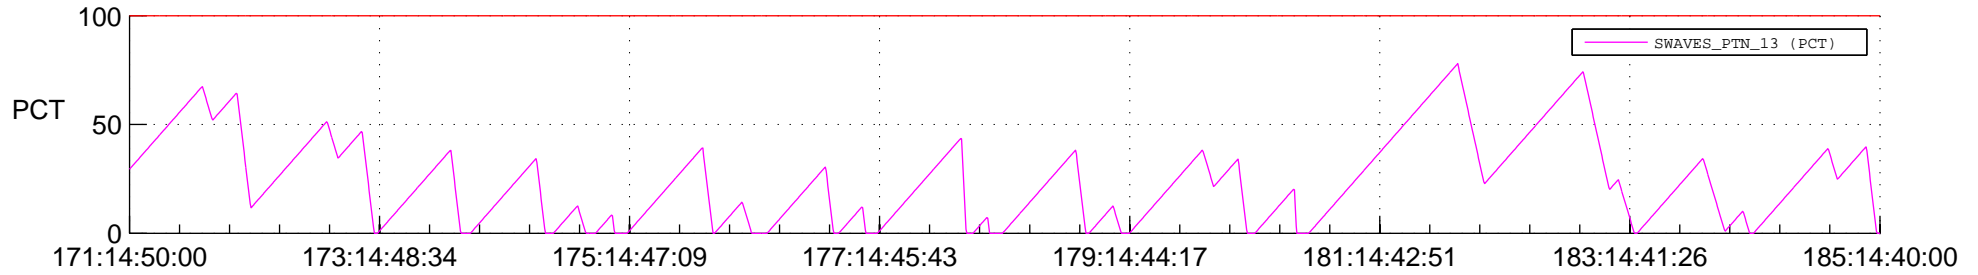

STEREO AHEAD SSR PCT Full Prediction

SWAVES_Percent_Full_Prediction

IMPACT_Percent_Full_Prediction

PLASTIC_Percent_Full_Prediction

Spacecraft_DownLink_Rate