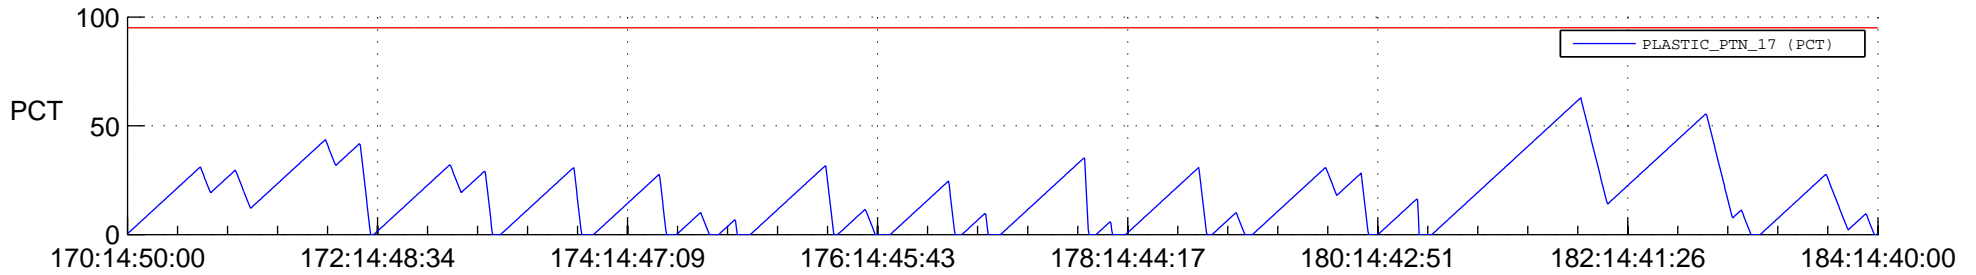

STEREO AHEAD SSR PCT Full Prediction

SWAVES_Percent_Full_Prediction

IMPACT_Percent_Full_Prediction

PLASTIC_Percent_Full_Prediction

Spacecraft_DownLink_Rate