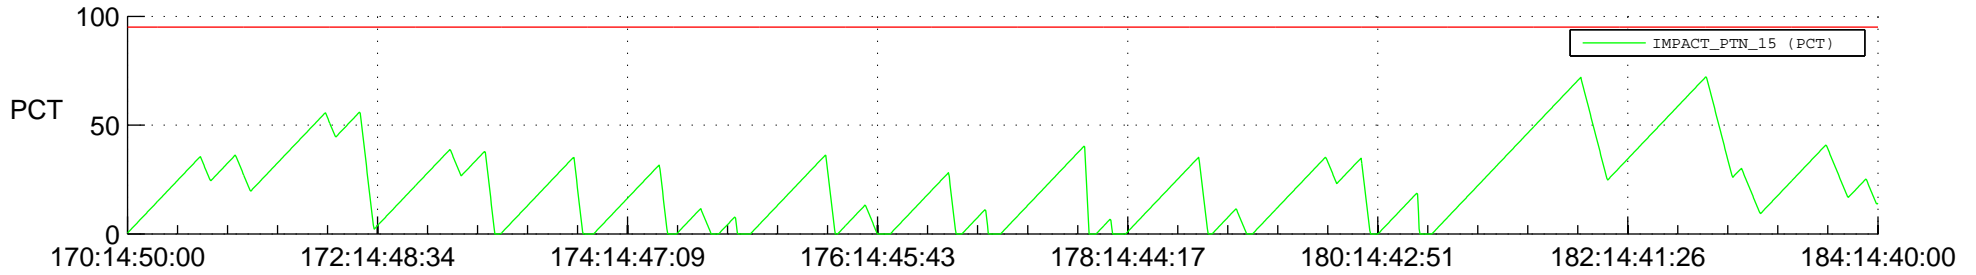

STEREO AHEAD SSR PCT Full Prediction

SWAVES_Percent_Full_Prediction

IMPACT_Percent_Full_Prediction

PLASTIC_Percent_Full_Prediction

Spacecraft_DownLink_Rate