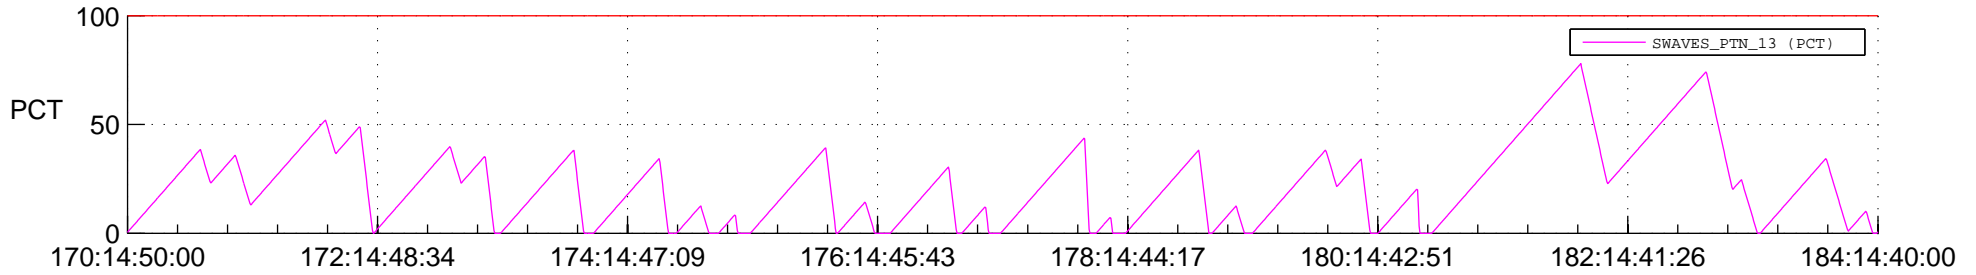

STEREO AHEAD SSR PCT Full Prediction

SWAVES_Percent_Full_Prediction

IMPACT_Percent_Full_Prediction

PLASTIC_Percent_Full_Prediction

Spacecraft_DownLink_Rate