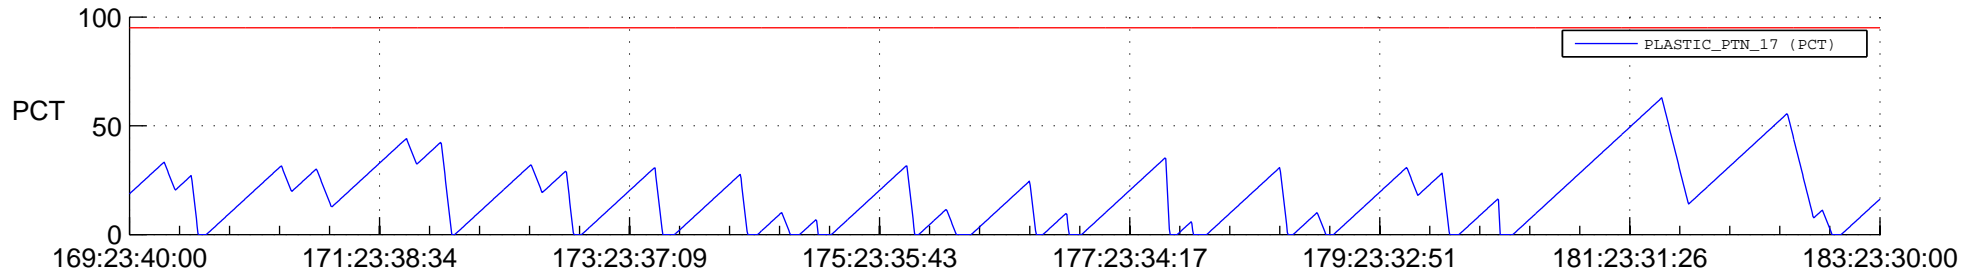

STEREO AHEAD SSR PCT Full Prediction

SWAVES_Percent_Full_Prediction

IMPACT_Percent_Full_Prediction

PLASTIC_Percent_Full_Prediction

Spacecraft_DownLink_Rate

Ground Time (2012:169:23:40:00.000 -2012:183:23:30:00.000)