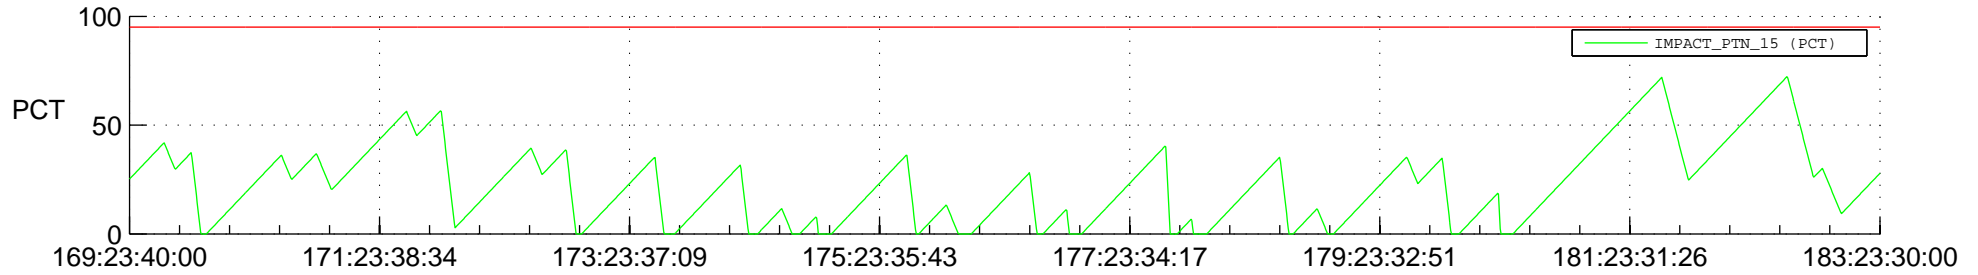

STEREO AHEAD SSR PCT Full Prediction

SWAVES_Percent_Full_Prediction

IMPACT_Percent_Full_Prediction

PLASTIC_Percent_Full_Prediction

Spacecraft_DownLink_Rate

Ground Time (2012:169:23:40:00.000 -2012:183:23:30:00.000)