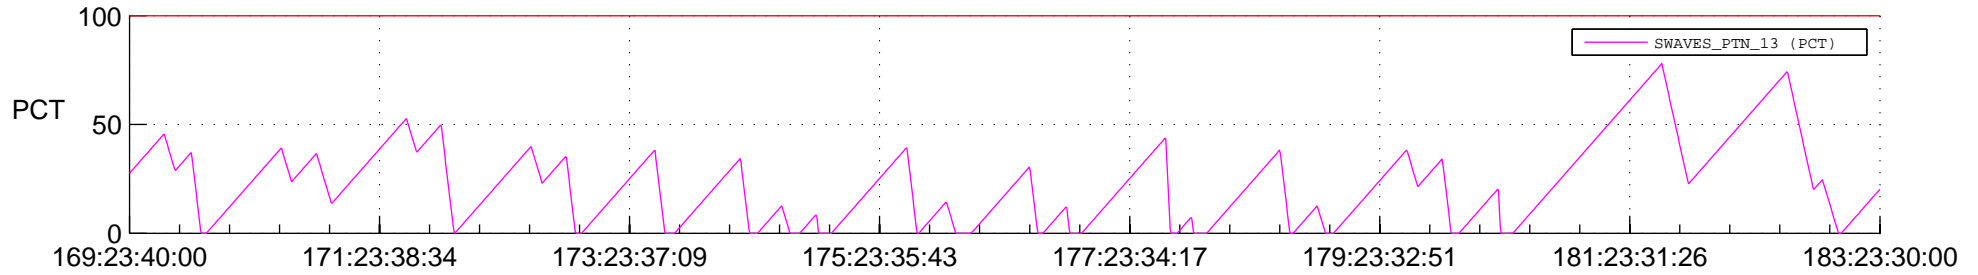

STEREO AHEAD SSR PCT Full Prediction

SWAVES_Percent_Full_Prediction

IMPACT_Percent_Full_Prediction

PLASTIC_Percent_Full_Prediction

Spacecraft_DownLink_Rate

Ground Time (2012:169:23:40:00.000 -2012:183:23:30:00.000)