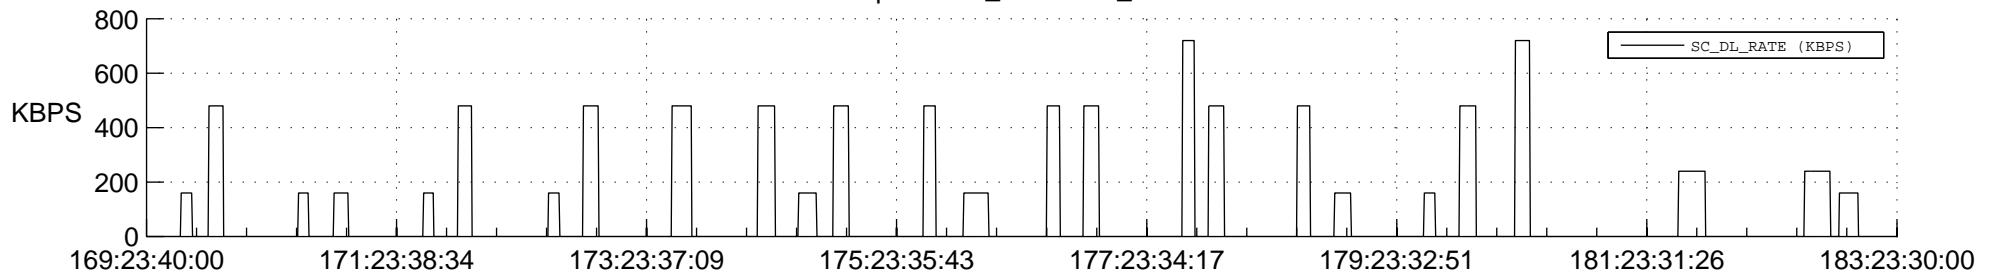

STEREO AHEAD SSR PCT Full Prediction

SWAVES_Percent_Full_Prediction

IMPACT_Percent_Full_Prediction

PLASTIC_Percent_Full_Prediction

Spacecraft_DownLink_Rate

Ground Time (2012:169:23:40:00.000 -2012:183:23:30:00.000)