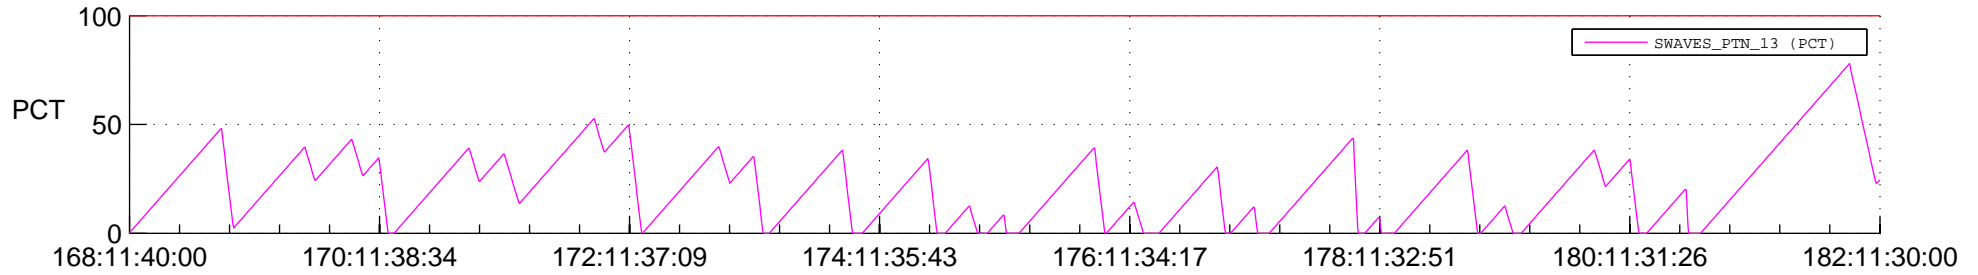

STEREO AHEAD SSR PCT Full Prediction

SWAVES_Percent_Full_Prediction

IMPACT_Percent_Full_Prediction

PLASTIC_Percent_Full_Prediction

Spacecraft_DownLink_Rate