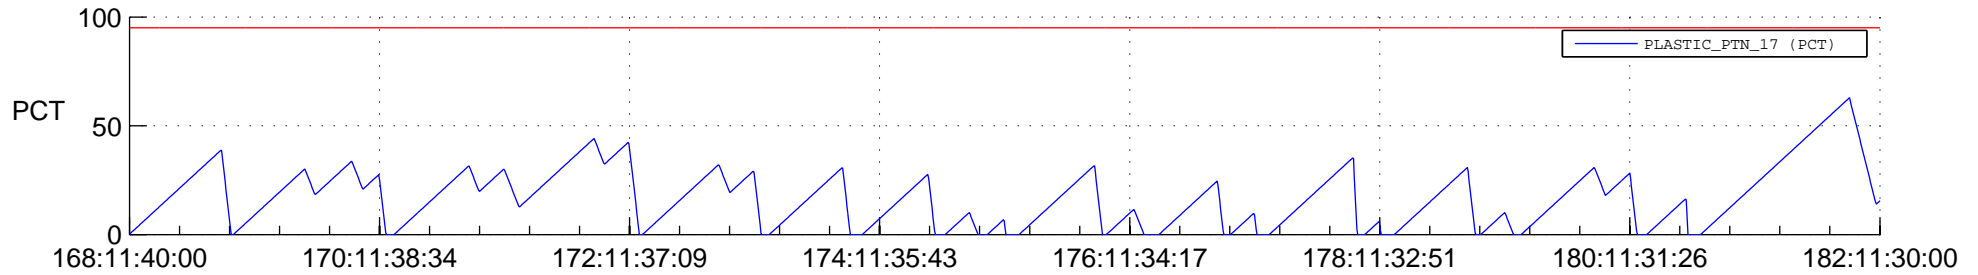

STEREO AHEAD SSR PCT Full Prediction

SWAVES_Percent_Full_Prediction

IMPACT_Percent_Full_Prediction

PLASTIC_Percent_Full_Prediction

Spacecraft_DownLink_Rate