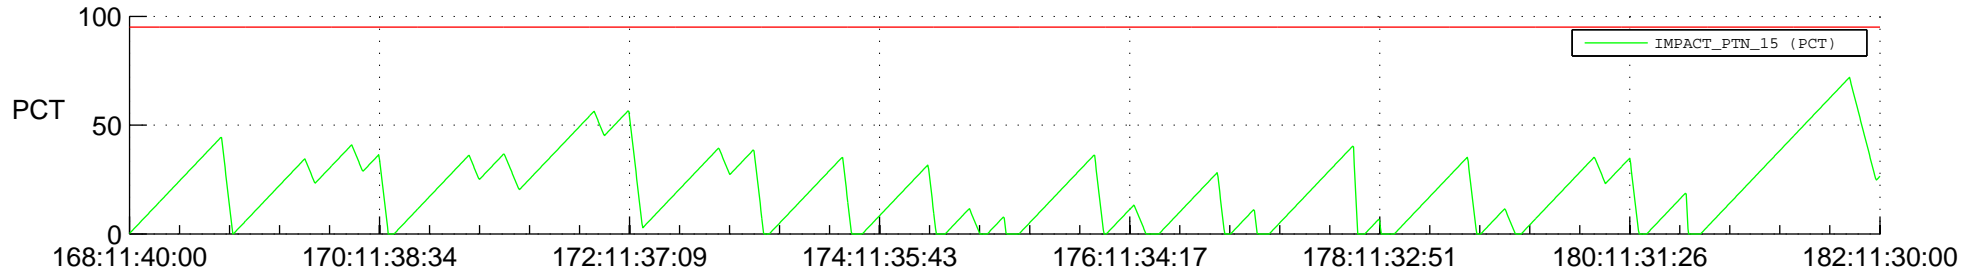

STEREO AHEAD SSR PCT Full Prediction

SWAVES_Percent_Full_Prediction

IMPACT_Percent_Full_Prediction

PLASTIC_Percent_Full_Prediction

Spacecraft_DownLink_Rate