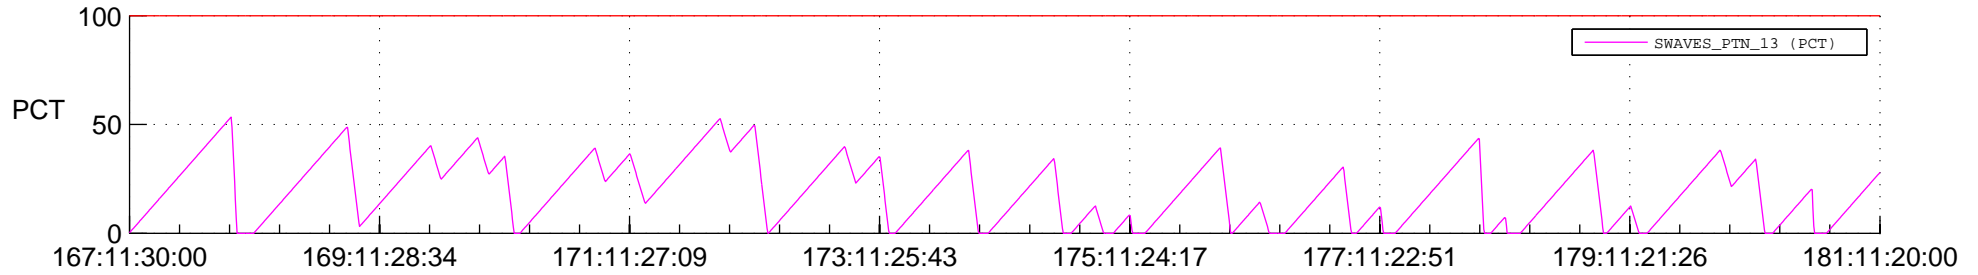

STEREO AHEAD SSR PCT Full Prediction

SWAVES_Percent_Full_Prediction

IMPACT_Percent_Full_Prediction

PLASTIC_Percent_Full_Prediction

Spacecraft_DownLink_Rate