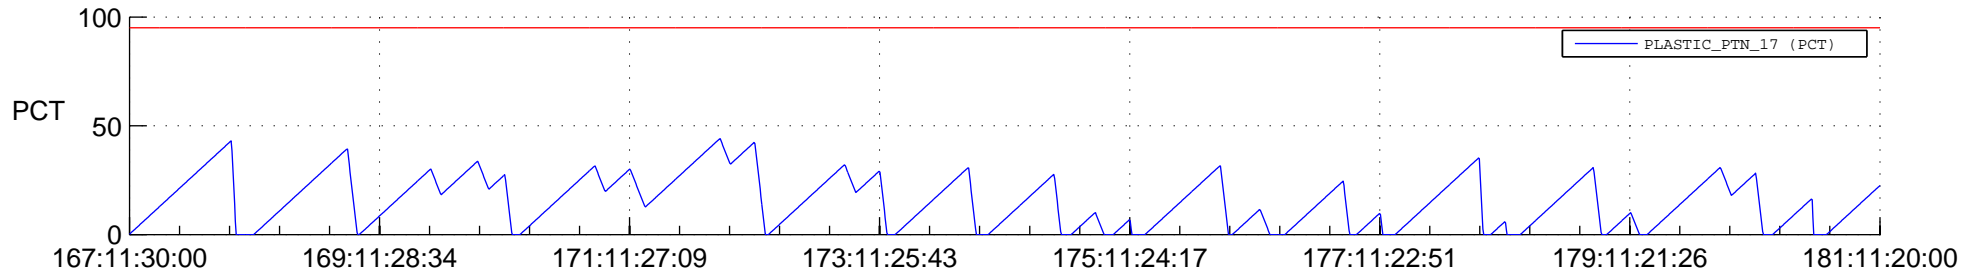

STEREO AHEAD SSR PCT Full Prediction

SWAVES_Percent_Full_Prediction

IMPACT_Percent_Full_Prediction

PLASTIC_Percent_Full_Prediction

Spacecraft_DownLink_Rate