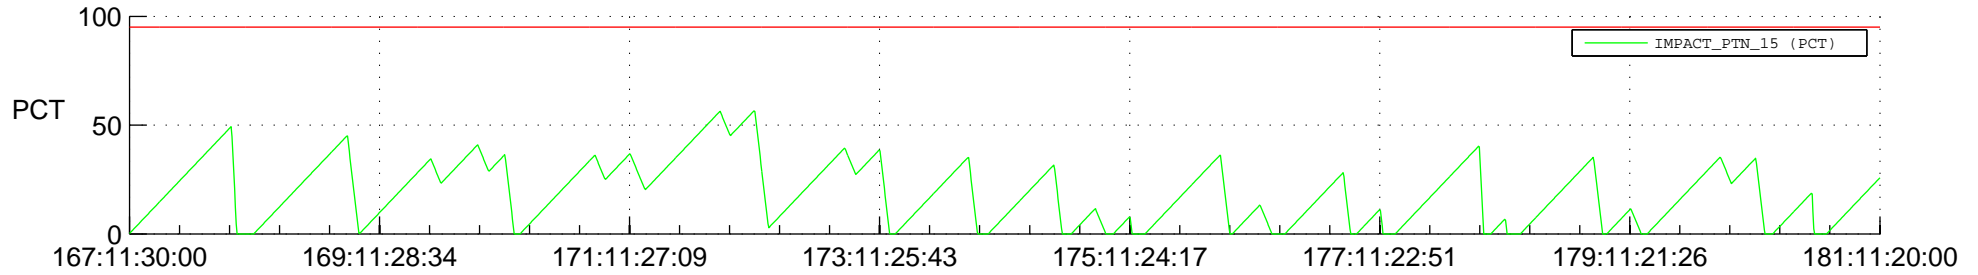

STEREO AHEAD SSR PCT Full Prediction

SWAVES_Percent_Full_Prediction

IMPACT_Percent_Full_Prediction

PLASTIC_Percent_Full_Prediction

Spacecraft_DownLink_Rate