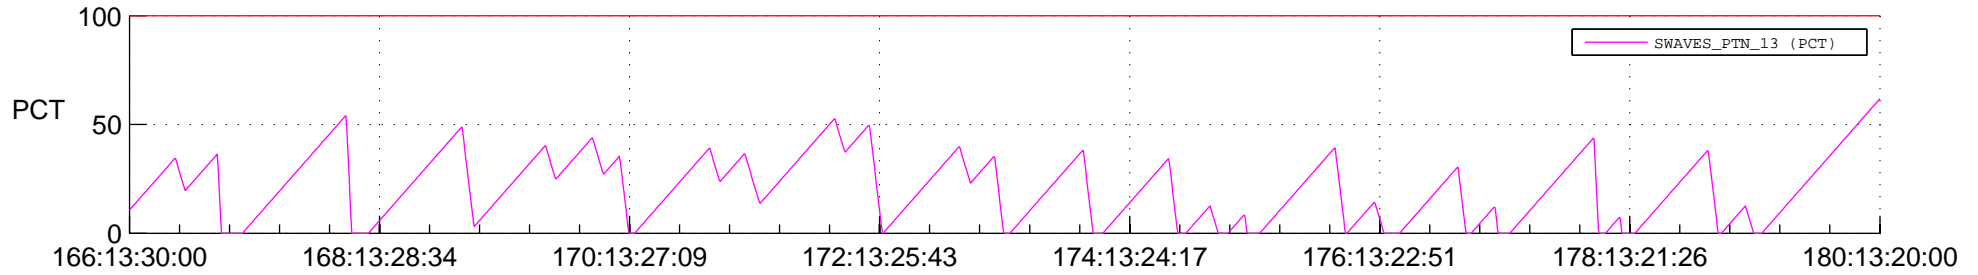

STEREO AHEAD SSR PCT Full Prediction

SWAVES_Percent_Full_Prediction

IMPACT_Percent_Full_Prediction

PLASTIC_Percent_Full_Prediction

Spacecraft_DownLink_Rate

Ground Time (2012:166:13:30:00.000 -2012:180:13:20:00.000)