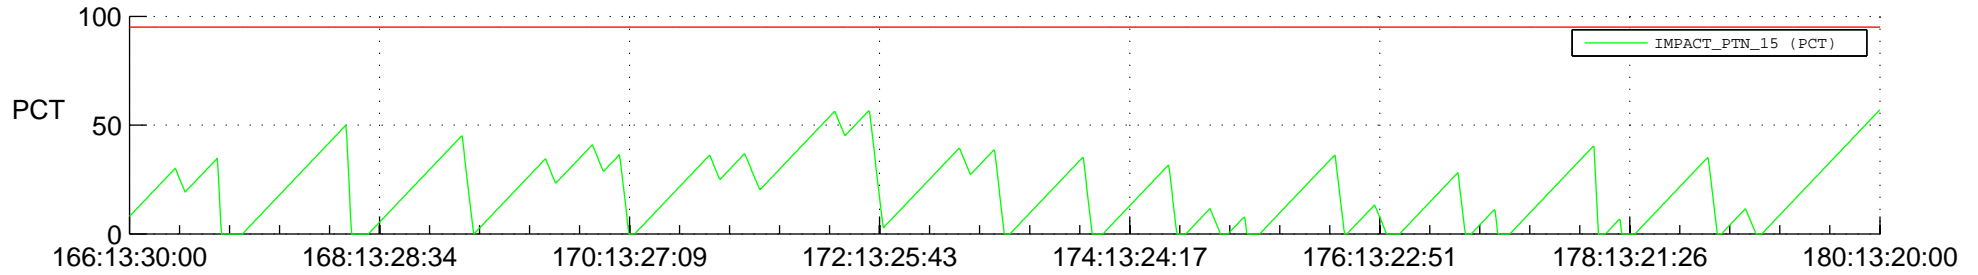

STEREO AHEAD SSR PCT Full Prediction

SWAVES_Percent_Full_Prediction

IMPACT_Percent_Full_Prediction

PLASTIC_Percent_Full_Prediction

Spacecraft_DownLink_Rate

Ground Time (2012:166:13:30:00.000 -2012:180:13:20:00.000)