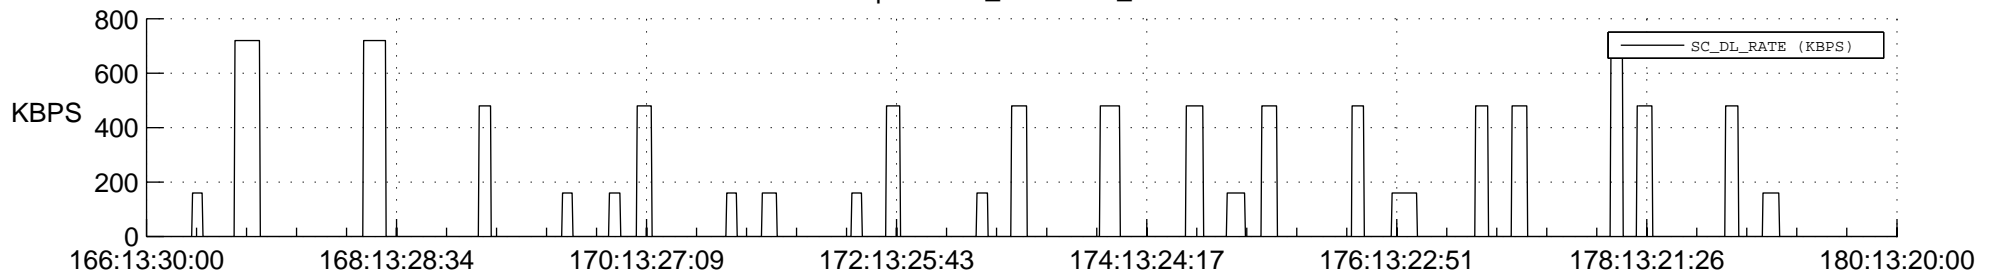

STEREO AHEAD SSR PCT Full Prediction

SWAVES_Percent_Full_Prediction

IMPACT_Percent_Full_Prediction

PLASTIC_Percent_Full_Prediction

Spacecraft_DownLink_Rate

Ground Time (2012:166:13:30:00.000 -2012:180:13:20:00.000)