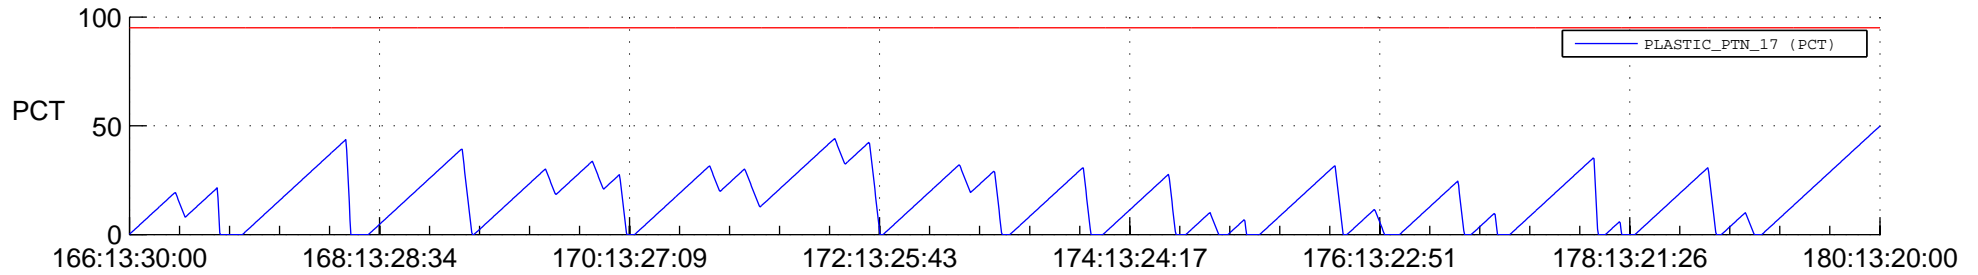

STEREO AHEAD SSR PCT Full Prediction

SWAVES_Percent_Full_Prediction

IMPACT_Percent_Full_Prediction

PLASTIC_Percent_Full_Prediction

Spacecraft_DownLink_Rate

Ground Time (2012:166:13:30:00.000 -2012:180:13:20:00.000)