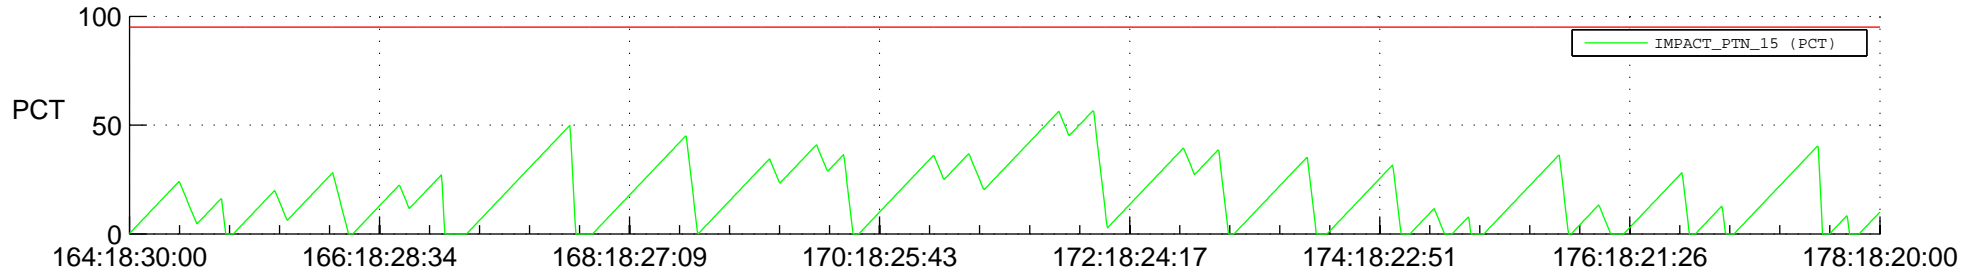

STEREO AHEAD SSR PCT Full Prediction

SWAVES_Percent_Full_Prediction

IMPACT_Percent_Full_Prediction

PLASTIC_Percent_Full_Prediction

Spacecraft_DownLink_Rate