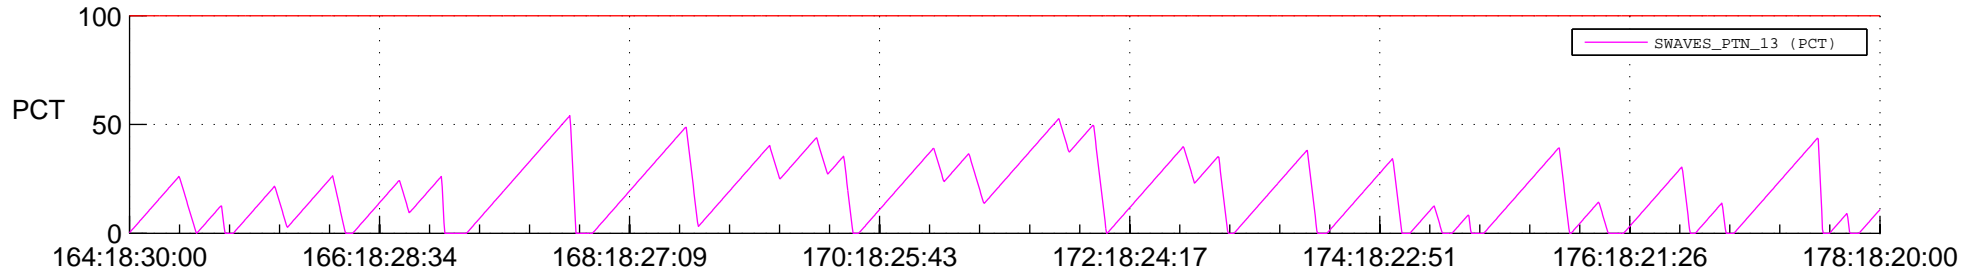

STEREO AHEAD SSR PCT Full Prediction

SWAVES_Percent_Full_Prediction

IMPACT_Percent_Full_Prediction

PLASTIC_Percent_Full_Prediction

Spacecraft_DownLink_Rate