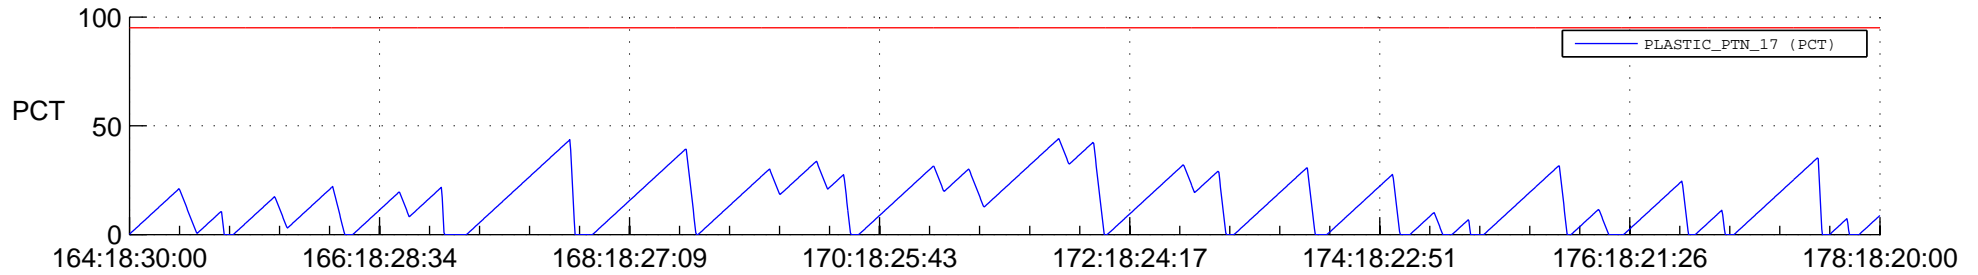

STEREO AHEAD SSR PCT Full Prediction

SWAVES_Percent_Full_Prediction

IMPACT_Percent_Full_Prediction

PLASTIC_Percent_Full_Prediction

Spacecraft_DownLink_Rate