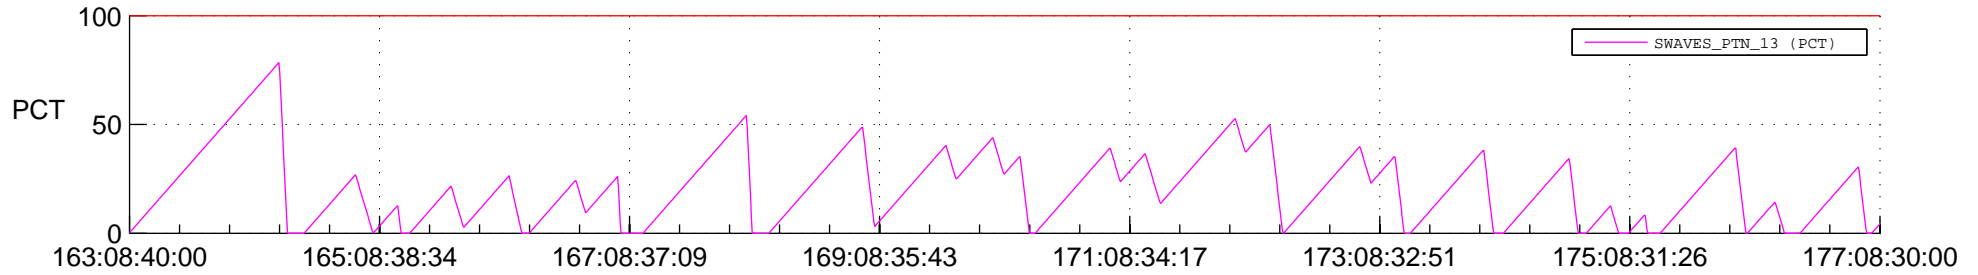

STEREO AHEAD SSR PCT Full Prediction

SWAVES_Percent_Full_Prediction

IMPACT_Percent_Full_Prediction

PLASTIC_Percent_Full_Prediction

Spacecraft_DownLink_Rate

Ground Time (2012:163:08:40:00.000 -2012:177:08:30:00.000)