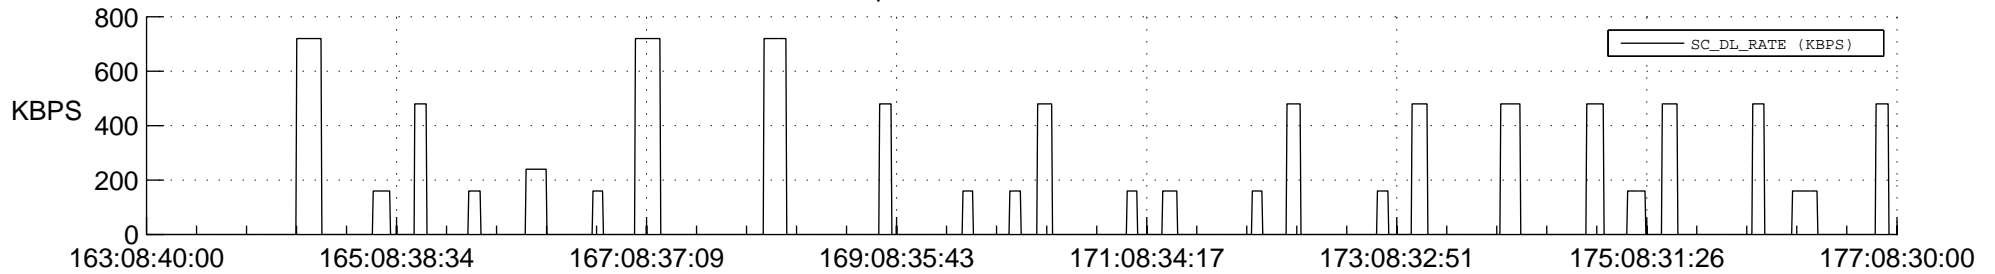

STEREO AHEAD SSR PCT Full Prediction

SWAVES_Percent_Full_Prediction

IMPACT_Percent_Full_Prediction

PLASTIC_Percent_Full_Prediction

Spacecraft_DownLink_Rate

Ground Time (2012:163:08:40:00.000 -2012:177:08:30:00.000)