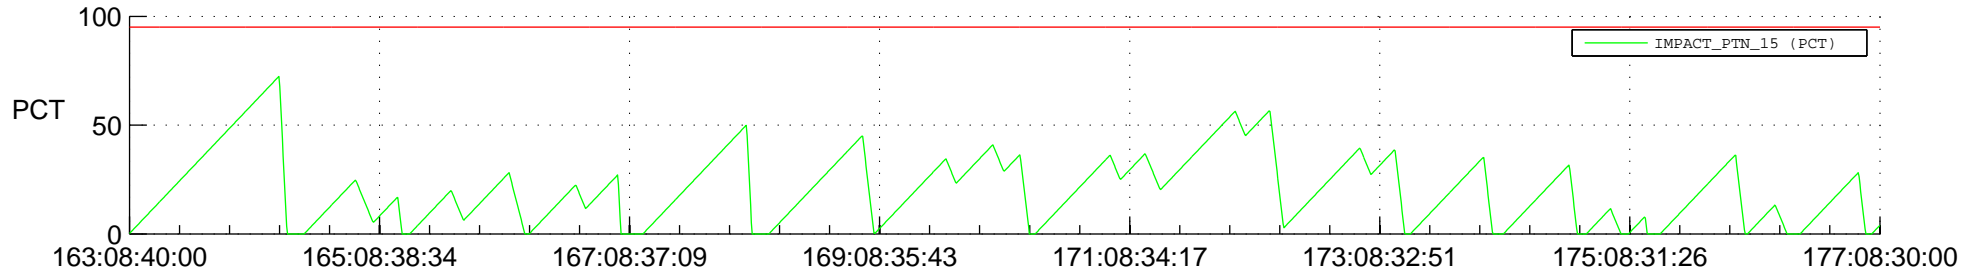

STEREO AHEAD SSR PCT Full Prediction

SWAVES_Percent_Full_Prediction

IMPACT_Percent_Full_Prediction

PLASTIC_Percent_Full_Prediction

Spacecraft_DownLink_Rate

Ground Time (2012:163:08:40:00.000 -2012:177:08:30:00.000)