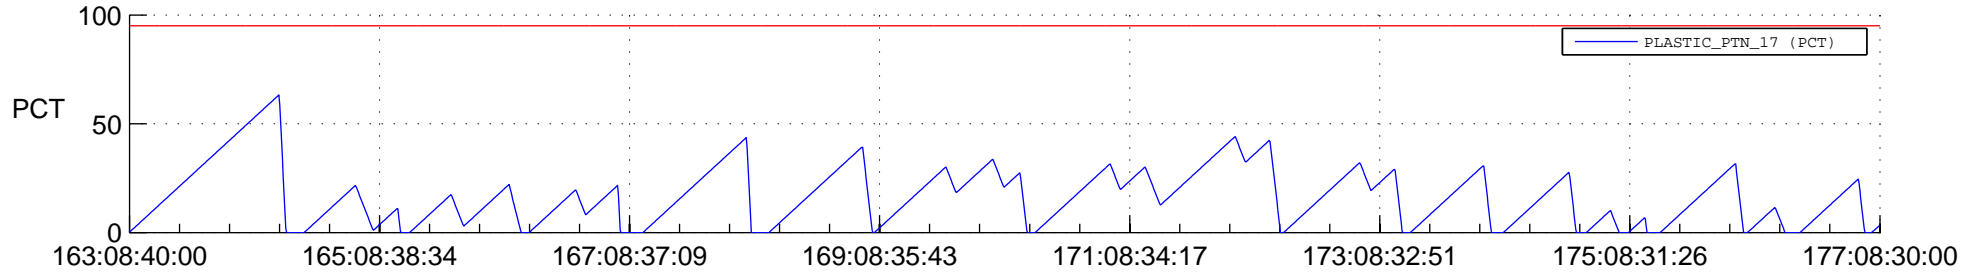

STEREO AHEAD SSR PCT Full Prediction

SWAVES_Percent_Full_Prediction

IMPACT_Percent_Full_Prediction

PLASTIC_Percent_Full_Prediction

Spacecraft_DownLink_Rate

Ground Time (2012:163:08:40:00.000 -2012:177:08:30:00.000)