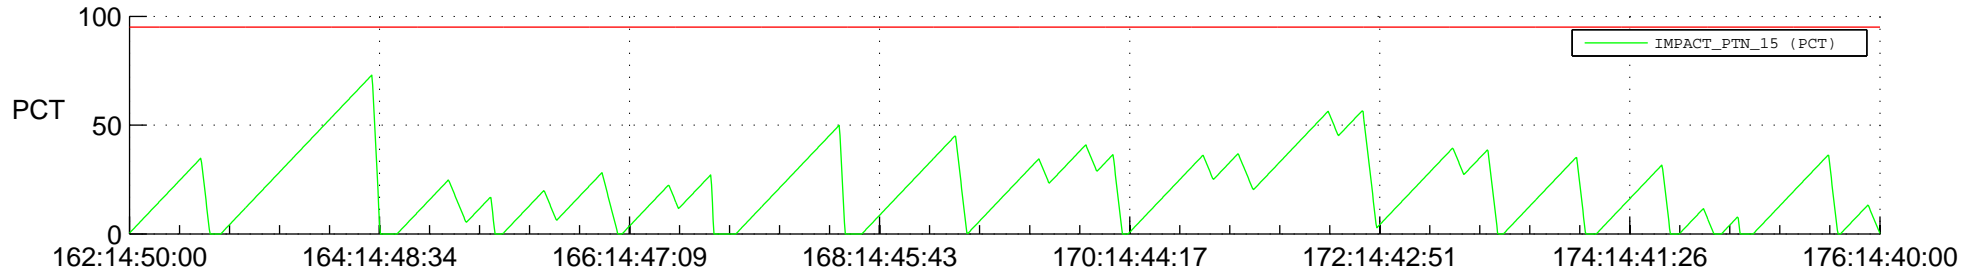

STEREO AHEAD SSR PCT Full Prediction

SWAVES_Percent_Full_Prediction

IMPACT_Percent_Full_Prediction

PLASTIC_Percent_Full_Prediction

Spacecraft_DownLink_Rate

Ground Time (2012:162:14:50:00.000 -2012:176:14:40:00.000)