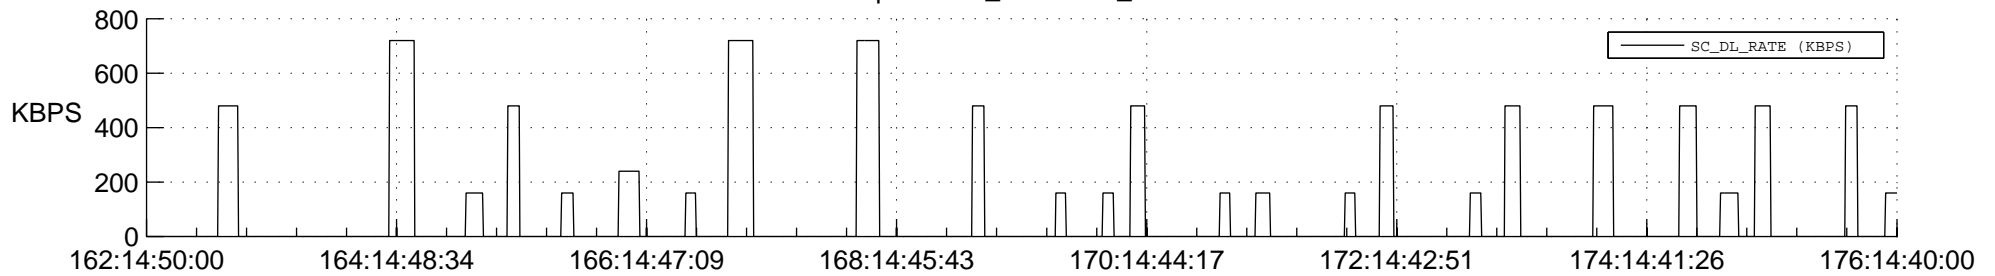

STEREO AHEAD SSR PCT Full Prediction

SWAVES_Percent_Full_Prediction

IMPACT_Percent_Full_Prediction

PLASTIC_Percent_Full_Prediction

Spacecraft_DownLink_Rate

Ground Time (2012:162:14:50:00.000 -2012:176:14:40:00.000)