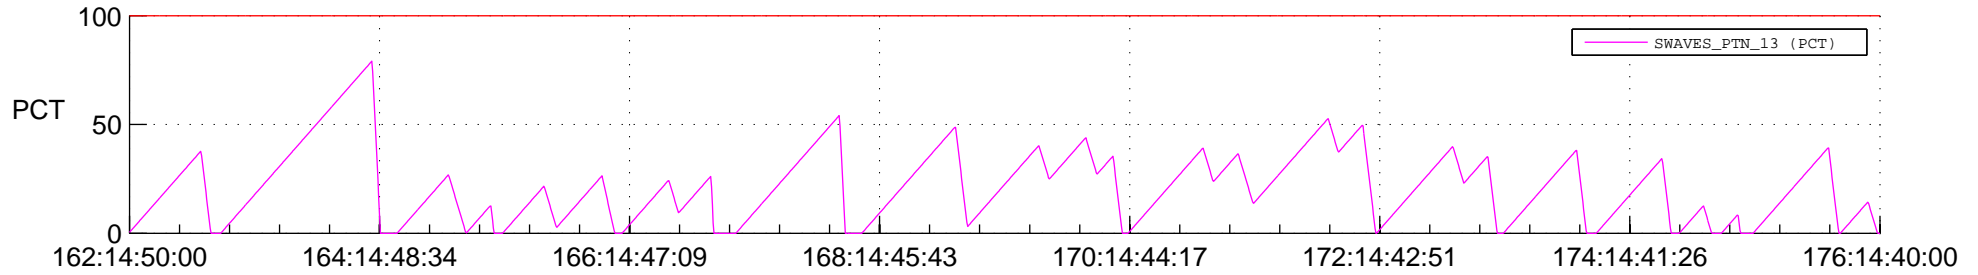

STEREO AHEAD SSR PCT Full Prediction

SWAVES_Percent_Full_Prediction

IMPACT_Percent_Full_Prediction

PLASTIC_Percent_Full_Prediction

Spacecraft_DownLink_Rate

Ground Time (2012:162:14:50:00.000 -2012:176:14:40:00.000)