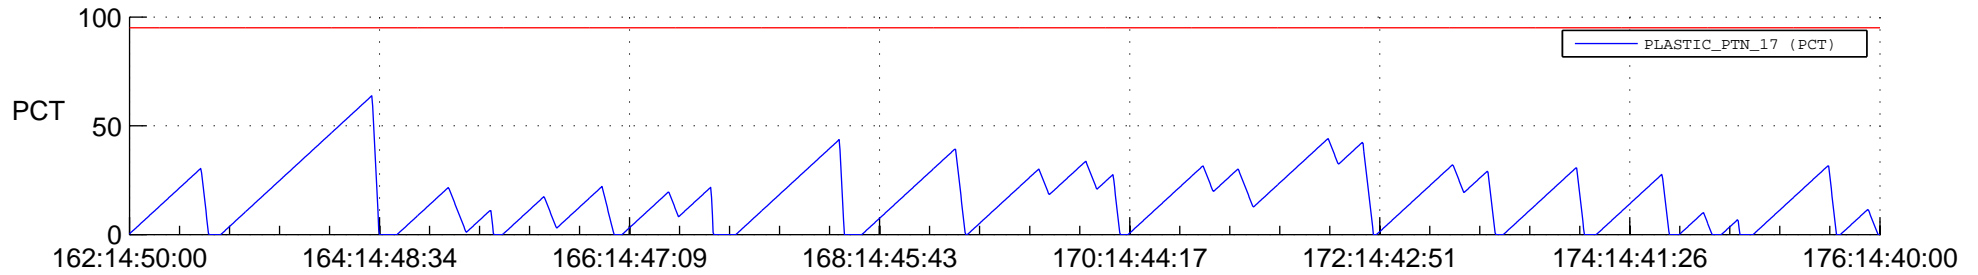

STEREO AHEAD SSR PCT Full Prediction

SWAVES_Percent_Full_Prediction

IMPACT_Percent_Full_Prediction

PLASTIC_Percent_Full_Prediction

Spacecraft_DownLink_Rate

Ground Time (2012:162:14:50:00.000 -2012:176:14:40:00.000)