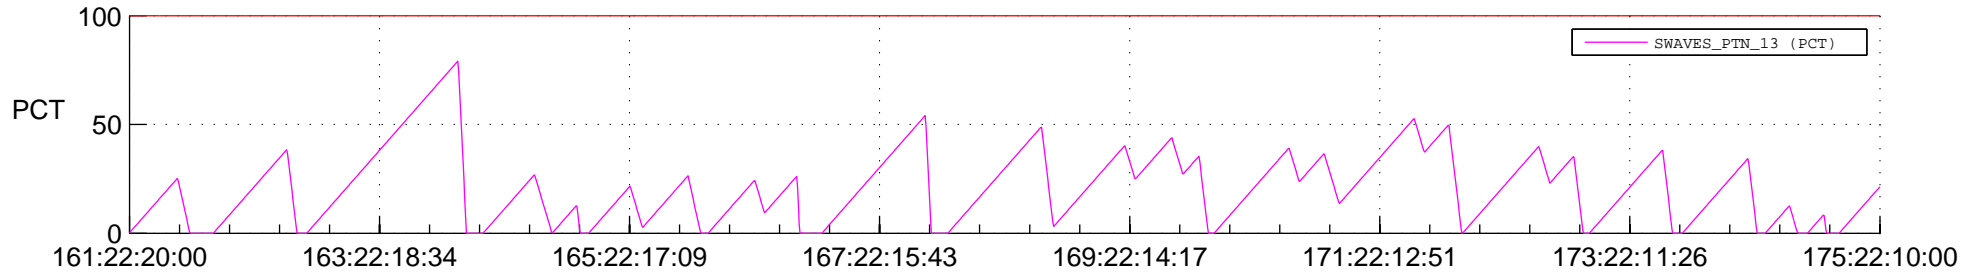

## SWAVES\_Percent\_Full\_Prediction

## Spacecraft\_DownLink\_Rate

Ground Time (2012:161:22:20:00.000 -2012:175:22:10:00.000)