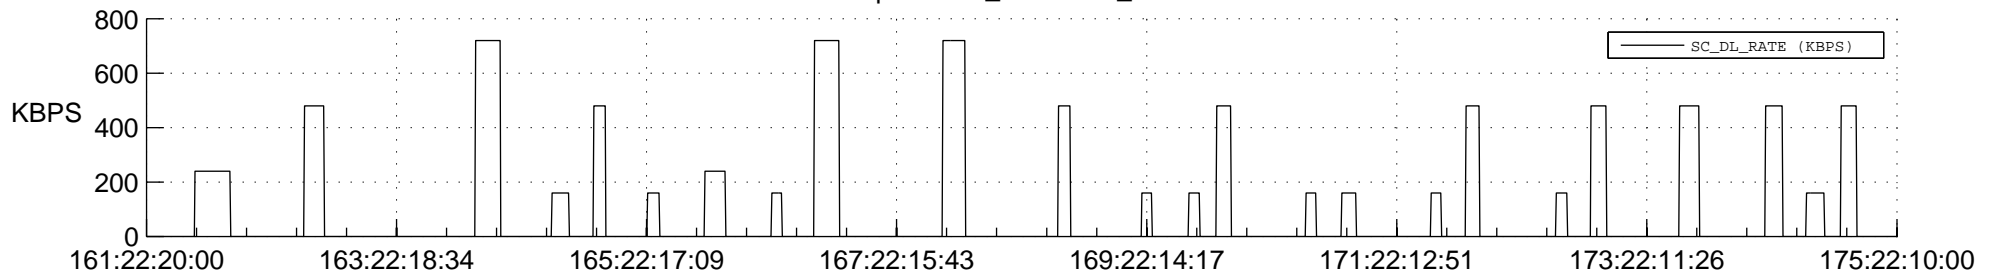

## Spacecraft\_DownLink\_Rate

Ground Time (2012:161:22:20:00.000 -2012:175:22:10:00.000)