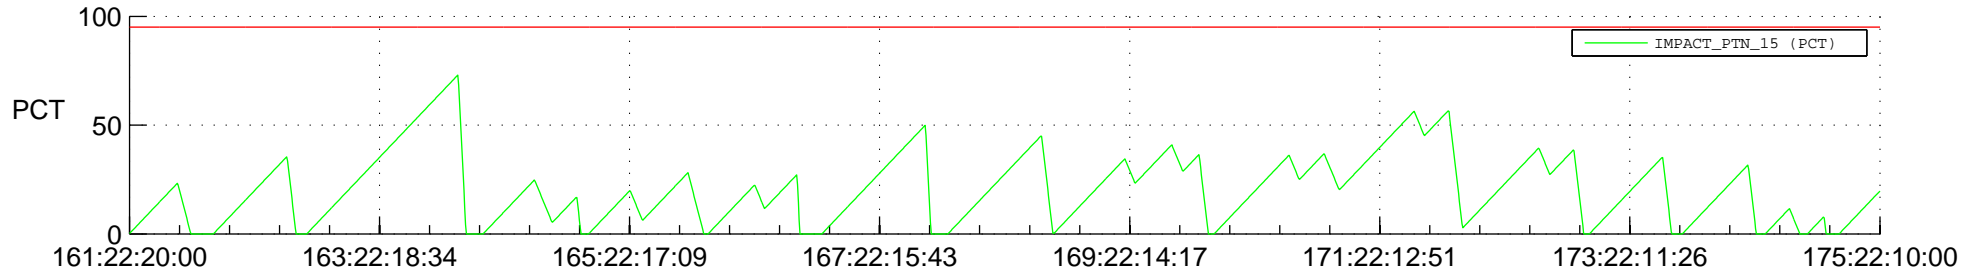

IMPACT_Percent_Full_Prediction