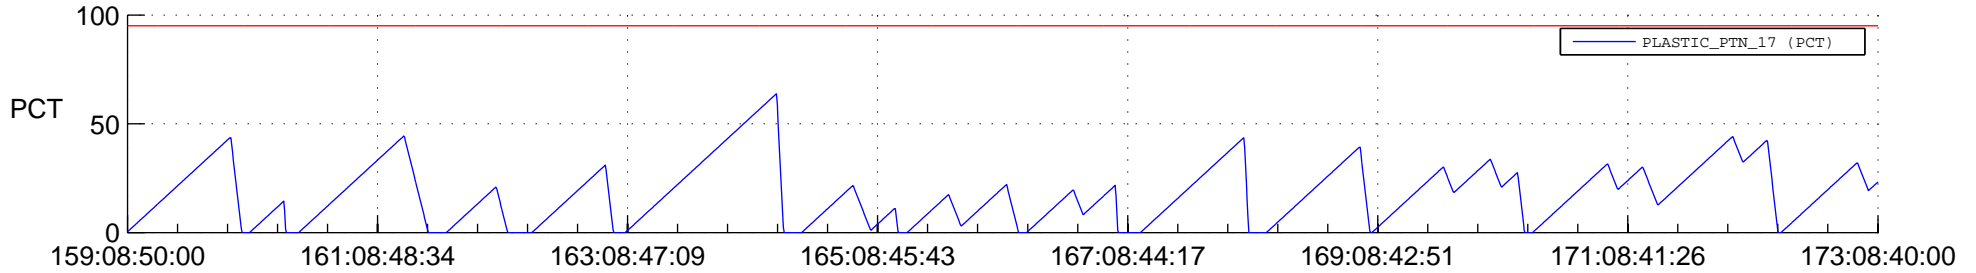

STEREO AHEAD SSR PCT Full Prediction

SWAVES_Percent_Full_Prediction

IMPACT_Percent_Full_Prediction

PLASTIC_Percent_Full_Prediction

Spacecraft_DownLink_Rate

Ground Time (2012:159:08:50:00.000 -2012:173:08:40:00.000)