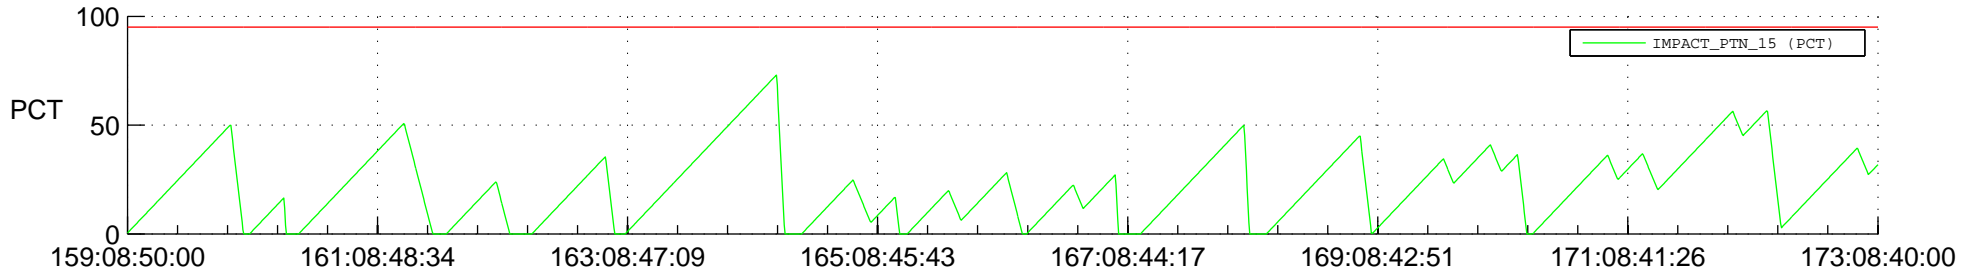

STEREO AHEAD SSR PCT Full Prediction

SWAVES_Percent_Full_Prediction

IMPACT_Percent_Full_Prediction

PLASTIC_Percent_Full_Prediction

Spacecraft_DownLink_Rate

Ground Time (2012:159:08:50:00.000 -2012:173:08:40:00.000)