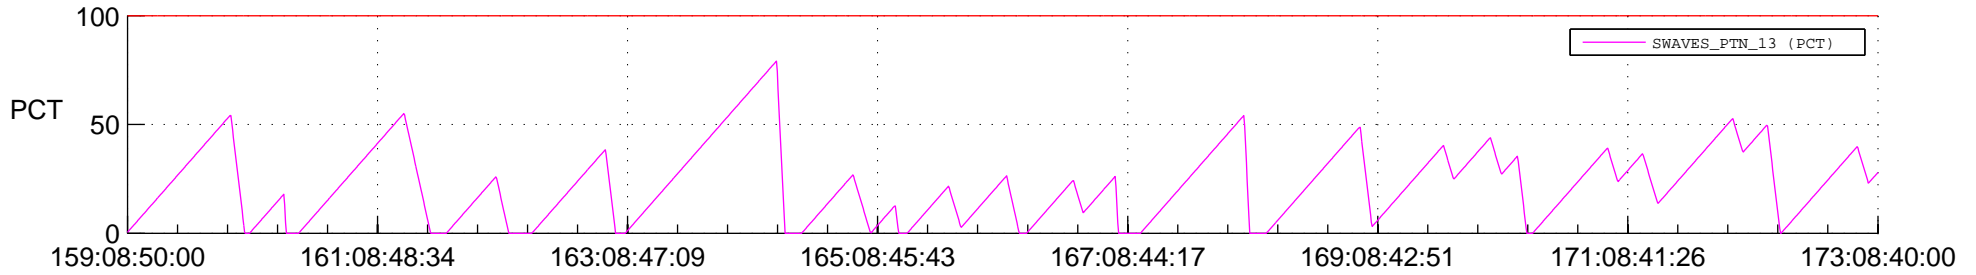

STEREO AHEAD SSR PCT Full Prediction

SWAVES_Percent_Full_Prediction

IMPACT_Percent_Full_Prediction

PLASTIC_Percent_Full_Prediction

Spacecraft_DownLink_Rate

Ground Time (2012:159:08:50:00.000 -2012:173:08:40:00.000)