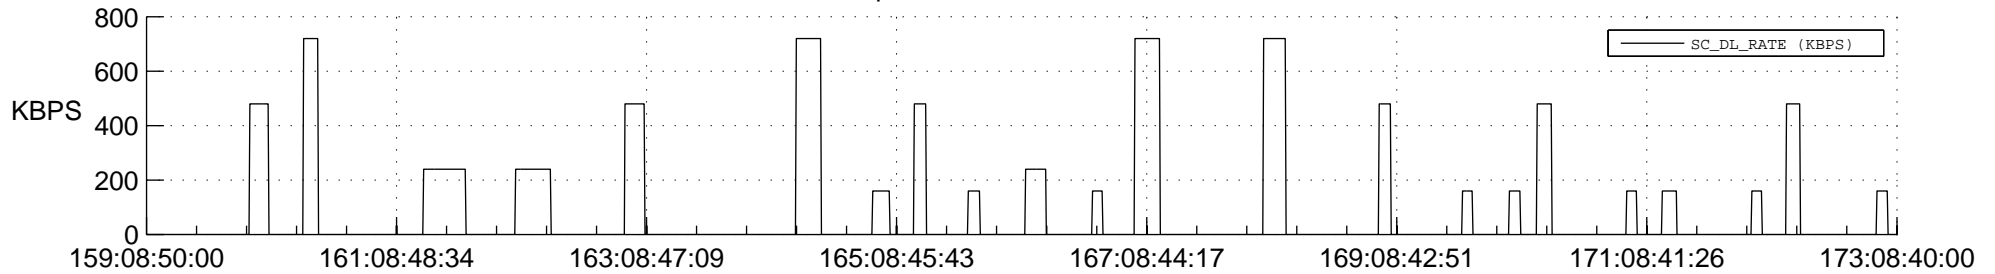

STEREO AHEAD SSR PCT Full Prediction

SWAVES_Percent_Full_Prediction

IMPACT_Percent_Full_Prediction

PLASTIC_Percent_Full_Prediction

Spacecraft_DownLink_Rate

Ground Time (2012:159:08:50:00.000 -2012:173:08:40:00.000)