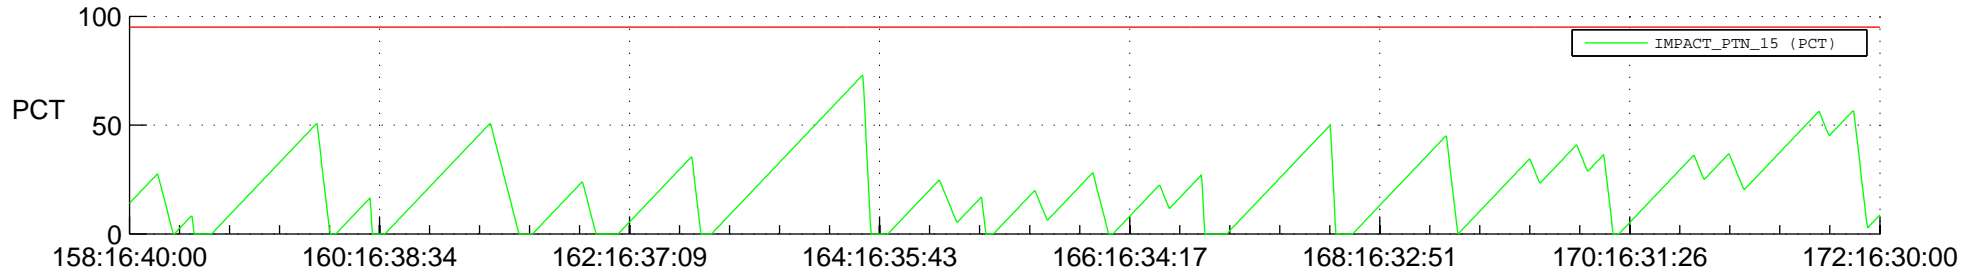

STEREO AHEAD SSR PCT Full Prediction

SWAVES_Percent_Full_Prediction

IMPACT_Percent_Full_Prediction

PLASTIC_Percent_Full_Prediction

Spacecraft_DownLink_Rate

Ground Time (2012:158:16:40:00.000 -2012:172:16:30:00.000)