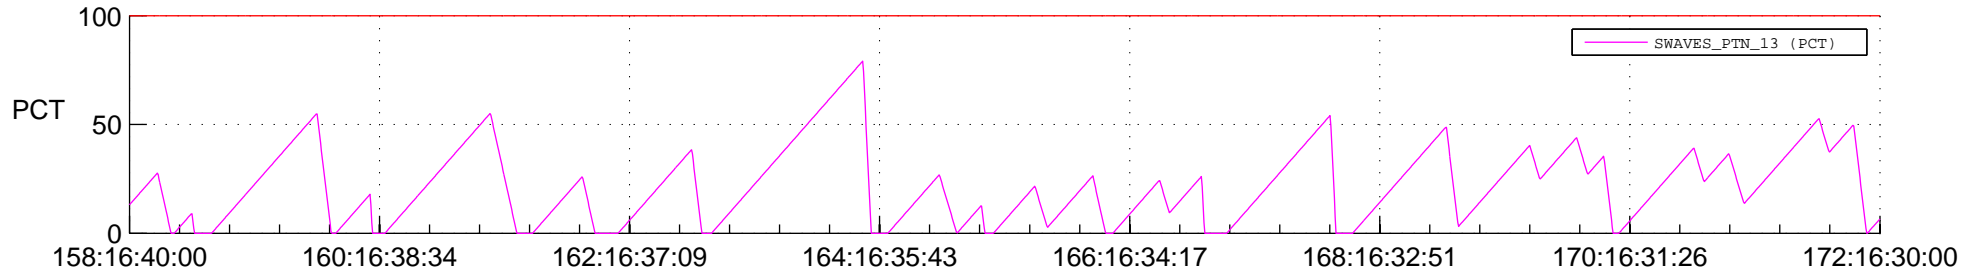

STEREO AHEAD SSR PCT Full Prediction

SWAVES_Percent_Full_Prediction

IMPACT_Percent_Full_Prediction

PLASTIC_Percent_Full_Prediction

Spacecraft_DownLink_Rate

Ground Time (2012:158:16:40:00.000 -2012:172:16:30:00.000)