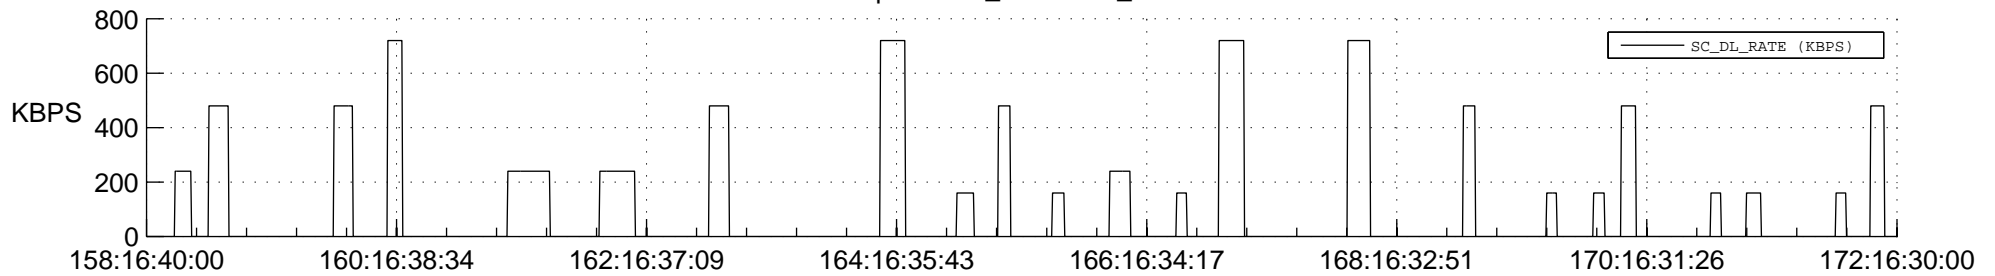

STEREO AHEAD SSR PCT Full Prediction

SWAVES_Percent_Full_Prediction

IMPACT_Percent_Full_Prediction

PLASTIC_Percent_Full_Prediction

Spacecraft_DownLink_Rate

Ground Time (2012:158:16:40:00.000 -2012:172:16:30:00.000)