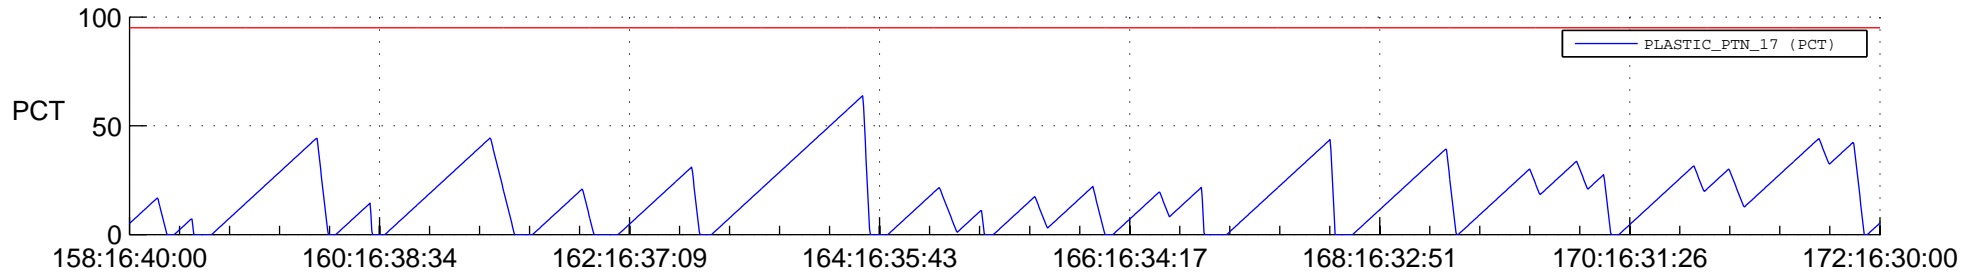

STEREO AHEAD SSR PCT Full Prediction

SWAVES_Percent_Full_Prediction

IMPACT_Percent_Full_Prediction

PLASTIC_Percent_Full_Prediction

Spacecraft_DownLink_Rate

Ground Time (2012:158:16:40:00.000 -2012:172:16:30:00.000)