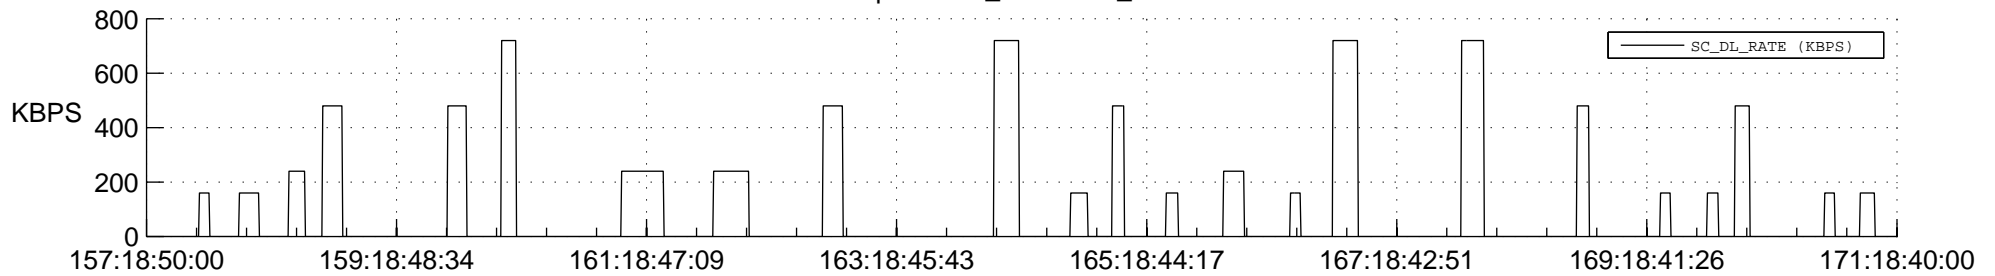

STEREO AHEAD SSR PCT Full Prediction

SWAVES_Percent_Full_Prediction

IMPACT_Percent_Full_Prediction

PLASTIC_Percent_Full_Prediction

Spacecraft_DownLink_Rate

Ground Time (2012:157:18:50:00.000 -2012:171:18:40:00.000)