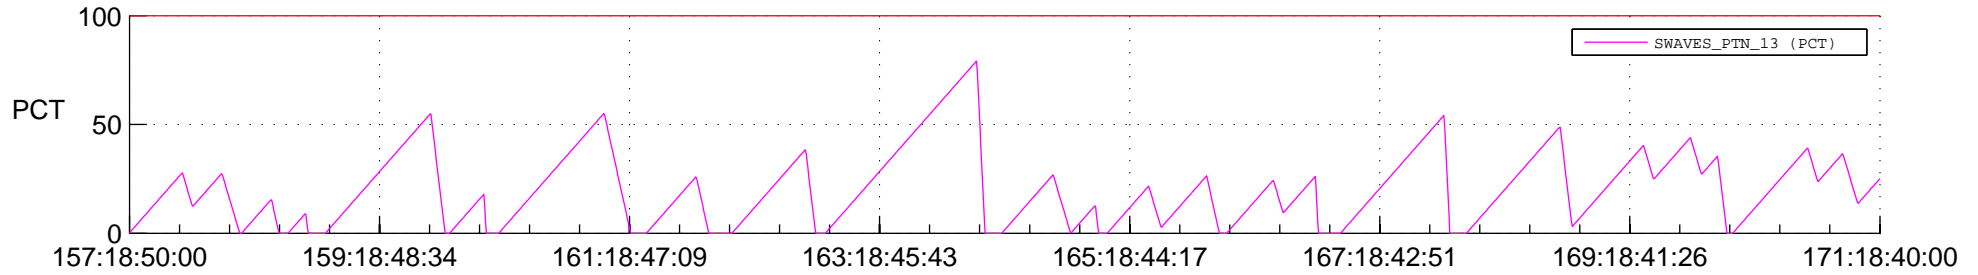

STEREO AHEAD SSR PCT Full Prediction

SWAVES_Percent_Full_Prediction

IMPACT_Percent_Full_Prediction

PLASTIC_Percent_Full_Prediction

Spacecraft_DownLink_Rate

Ground Time (2012:157:18:50:00.000 -2012:171:18:40:00.000)