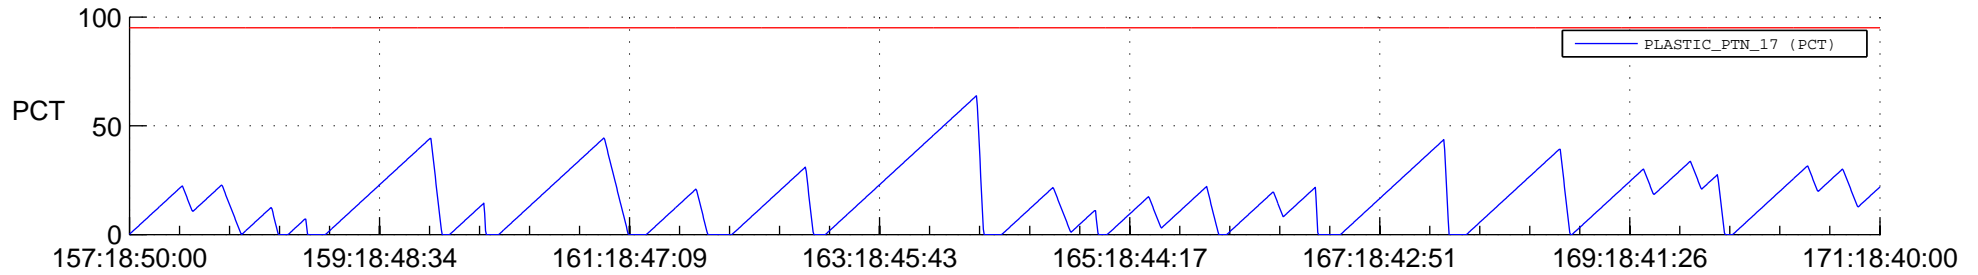

STEREO AHEAD SSR PCT Full Prediction

SWAVES_Percent_Full_Prediction

IMPACT_Percent_Full_Prediction

PLASTIC_Percent_Full_Prediction

Spacecraft_DownLink_Rate

Ground Time (2012:157:18:50:00.000 -2012:171:18:40:00.000)