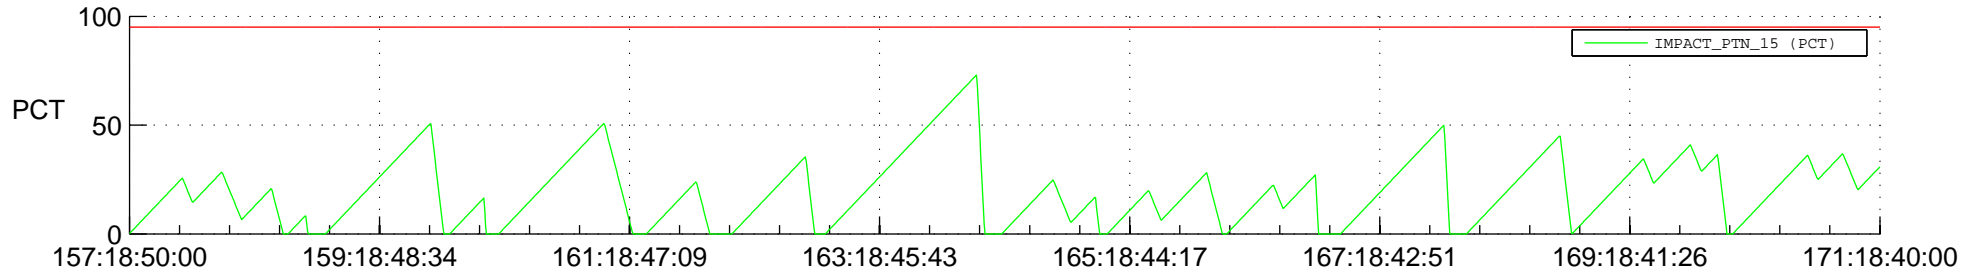

STEREO AHEAD SSR PCT Full Prediction

SWAVES_Percent_Full_Prediction

IMPACT_Percent_Full_Prediction

PLASTIC_Percent_Full_Prediction

Spacecraft_DownLink_Rate

Ground Time (2012:157:18:50:00.000 -2012:171:18:40:00.000)