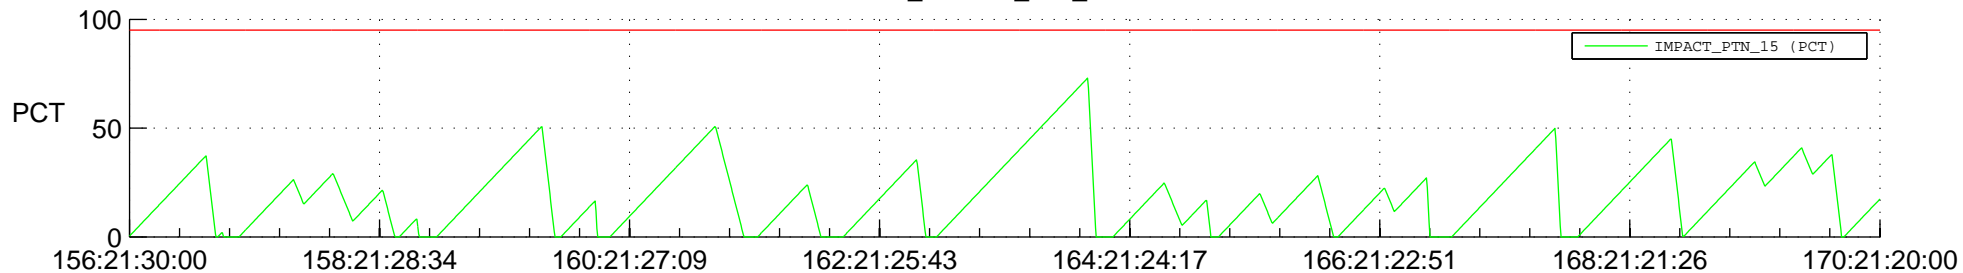

STEREO AHEAD SSR PCT Full Prediction

SWAVES_Percent_Full_Prediction

IMPACT_Percent_Full_Prediction

PLASTIC_Percent_Full_Prediction

Spacecraft_DownLink_Rate

Ground Time (2012:156:21:30:00.000 -2012:170:21:20:00.000)