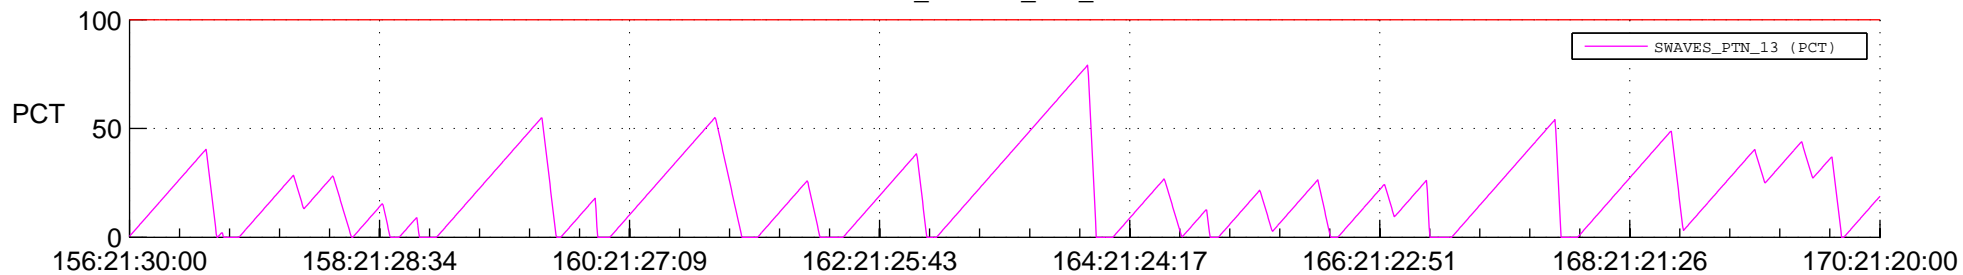

STEREO AHEAD SSR PCT Full Prediction

SWAVES_Percent_Full_Prediction

IMPACT_Percent_Full_Prediction

PLASTIC_Percent_Full_Prediction

Spacecraft_DownLink_Rate

Ground Time (2012:156:21:30:00.000 -2012:170:21:20:00.000)