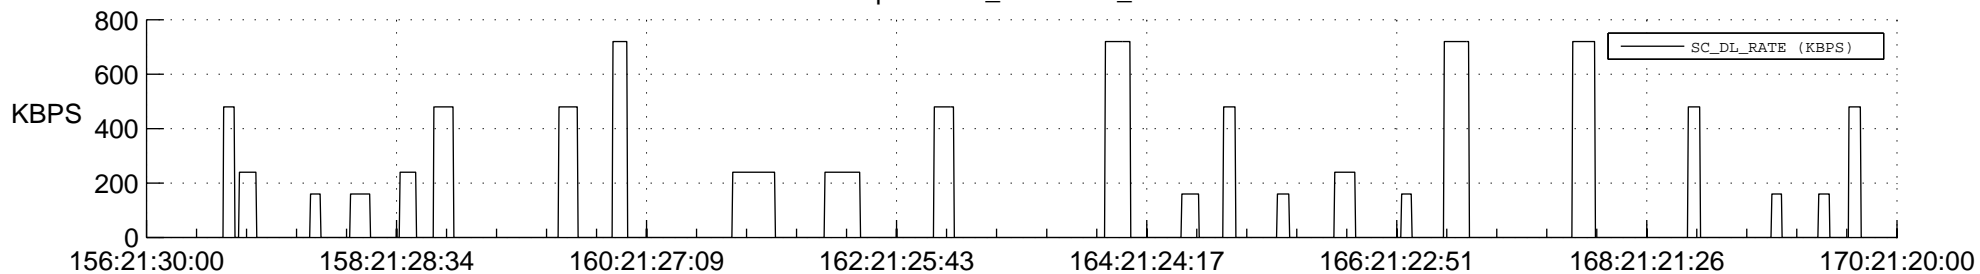

STEREO AHEAD SSR PCT Full Prediction

SWAVES_Percent_Full_Prediction

IMPACT_Percent_Full_Prediction

PLASTIC_Percent_Full_Prediction

Spacecraft_DownLink_Rate

Ground Time (2012:156:21:30:00.000 -2012:170:21:20:00.000)