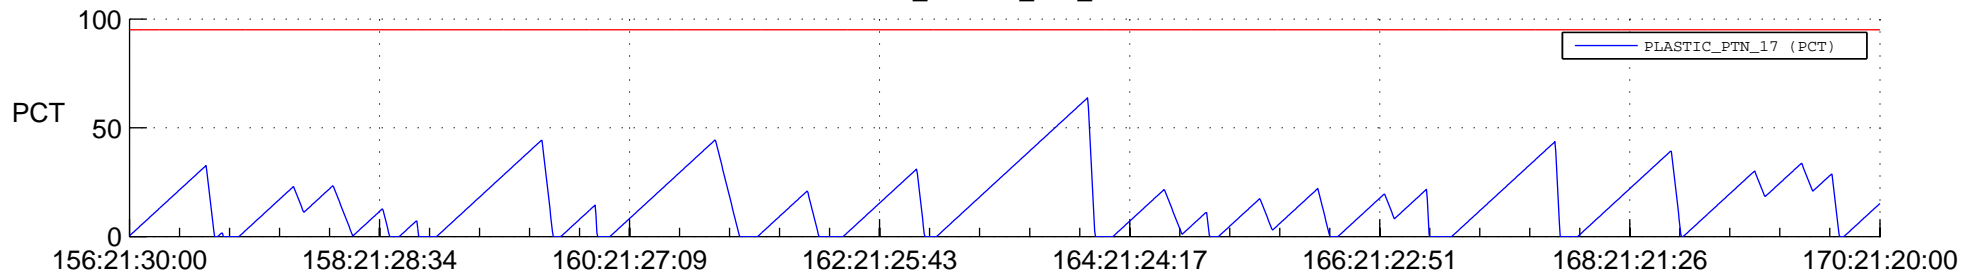

STEREO AHEAD SSR PCT Full Prediction

SWAVES_Percent_Full_Prediction

IMPACT_Percent_Full_Prediction

PLASTIC_Percent_Full_Prediction

Spacecraft_DownLink_Rate

Ground Time (2012:156:21:30:00.000 -2012:170:21:20:00.000)